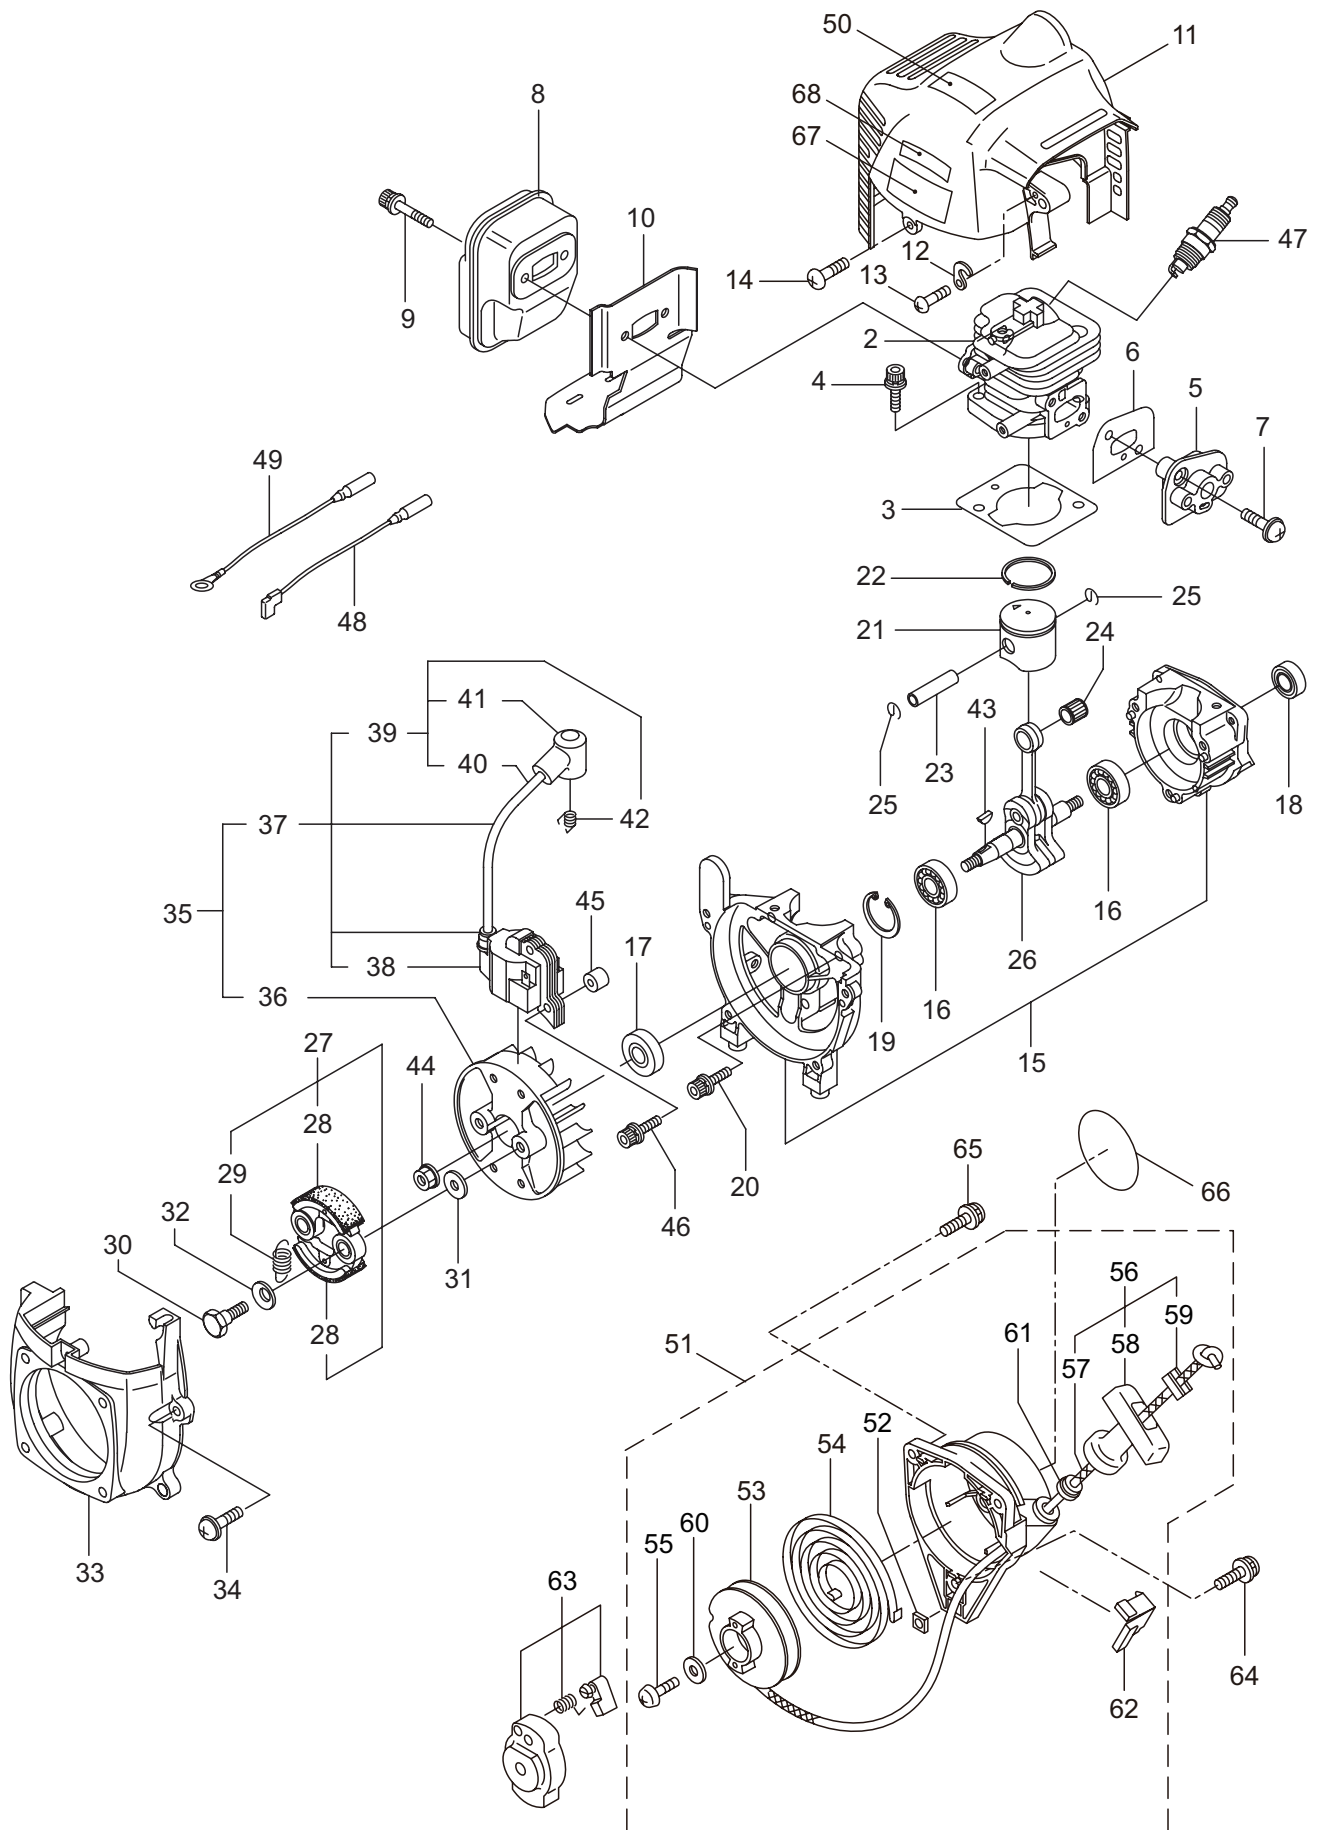

3. MX24 ENGINE

Ref. No.	Part No.	Part Name	Q'ty	Remarks
3-1	859855	Engine	1	EE230TH/01
3-2	266249	Cylinder	1	New gasket required
3-3	283420	Gasket	1	
3-4	267290	Cap Screw	2	M5x20
3-5	263772	Insulator	1	New gasket required
3-6	267049	Gasket	1	
3-7	269826	Screw	2	M5x25
3-8	281524	Muffler	1	
3-9	266264	Cap Screw	2	M5x50
3-10	280409	Gasket	1	
3-11	282926	Top Cover	1	
3-12	283983	Hook	1	
3-13	283984	Screw	1	M3x10
3-14	280144	Tapping Screw	1	
3-15	273674	Crankcase	1	
3-16	280488	Bearing	2	PPL 6001
3-17	261492	Oil Seal	1	ISCD12287
3-18	261386	Oil Seal	1	ISCD12227
3-19	055185	Snap Ring	1	#28
3-20	261612	Cap Screw	3	M5x30
3-21	283265	Piston	1	
3-22	263789	Piston Ring	1	
3-23	281185	Piston Pin	1	
3-24	288520	Bearing, Needle	1	
3-25	261576	Clip,Piston	2	
3-26	267193	Crankshaft/Conn.Rod Ass'y	1	
3-27	269168	Clutch Ass'y	1	Incl.28,29
3-28	269169	Clutch Shoe	2	(2)required
3-29	269173	Spring, Clutch	1	
3-30	269647	Clutch Bolt	2	
3-31	269175	Washer	2	6.1x15x1.6
3-32	261777	Wave Washer	2	
3-33	283386	Fan Cover	1	
3-34	269831	Screw	4	M5x20
3-35	280469	Magneto Ass'y	1	Incl.36-42
3-36	261356	Rotor/Fan	1	
3-37	280470	Ignition Coil Ass'y	1	Incl.38-42
3-38	267401	Coil	1	
3-39	280868	Spark Plug Wire Ass'y	1	Incl.40-42
3-40	280869	Spark Plug Wire	1	
3-41	280870	Plug Boot	1	
3-42	280871	Connector	1	
3-43	261076	Woodruff Key	1	3x10
3-44	261417	Nut,Rotor	1	M8
3-45	280381	Spacer	2