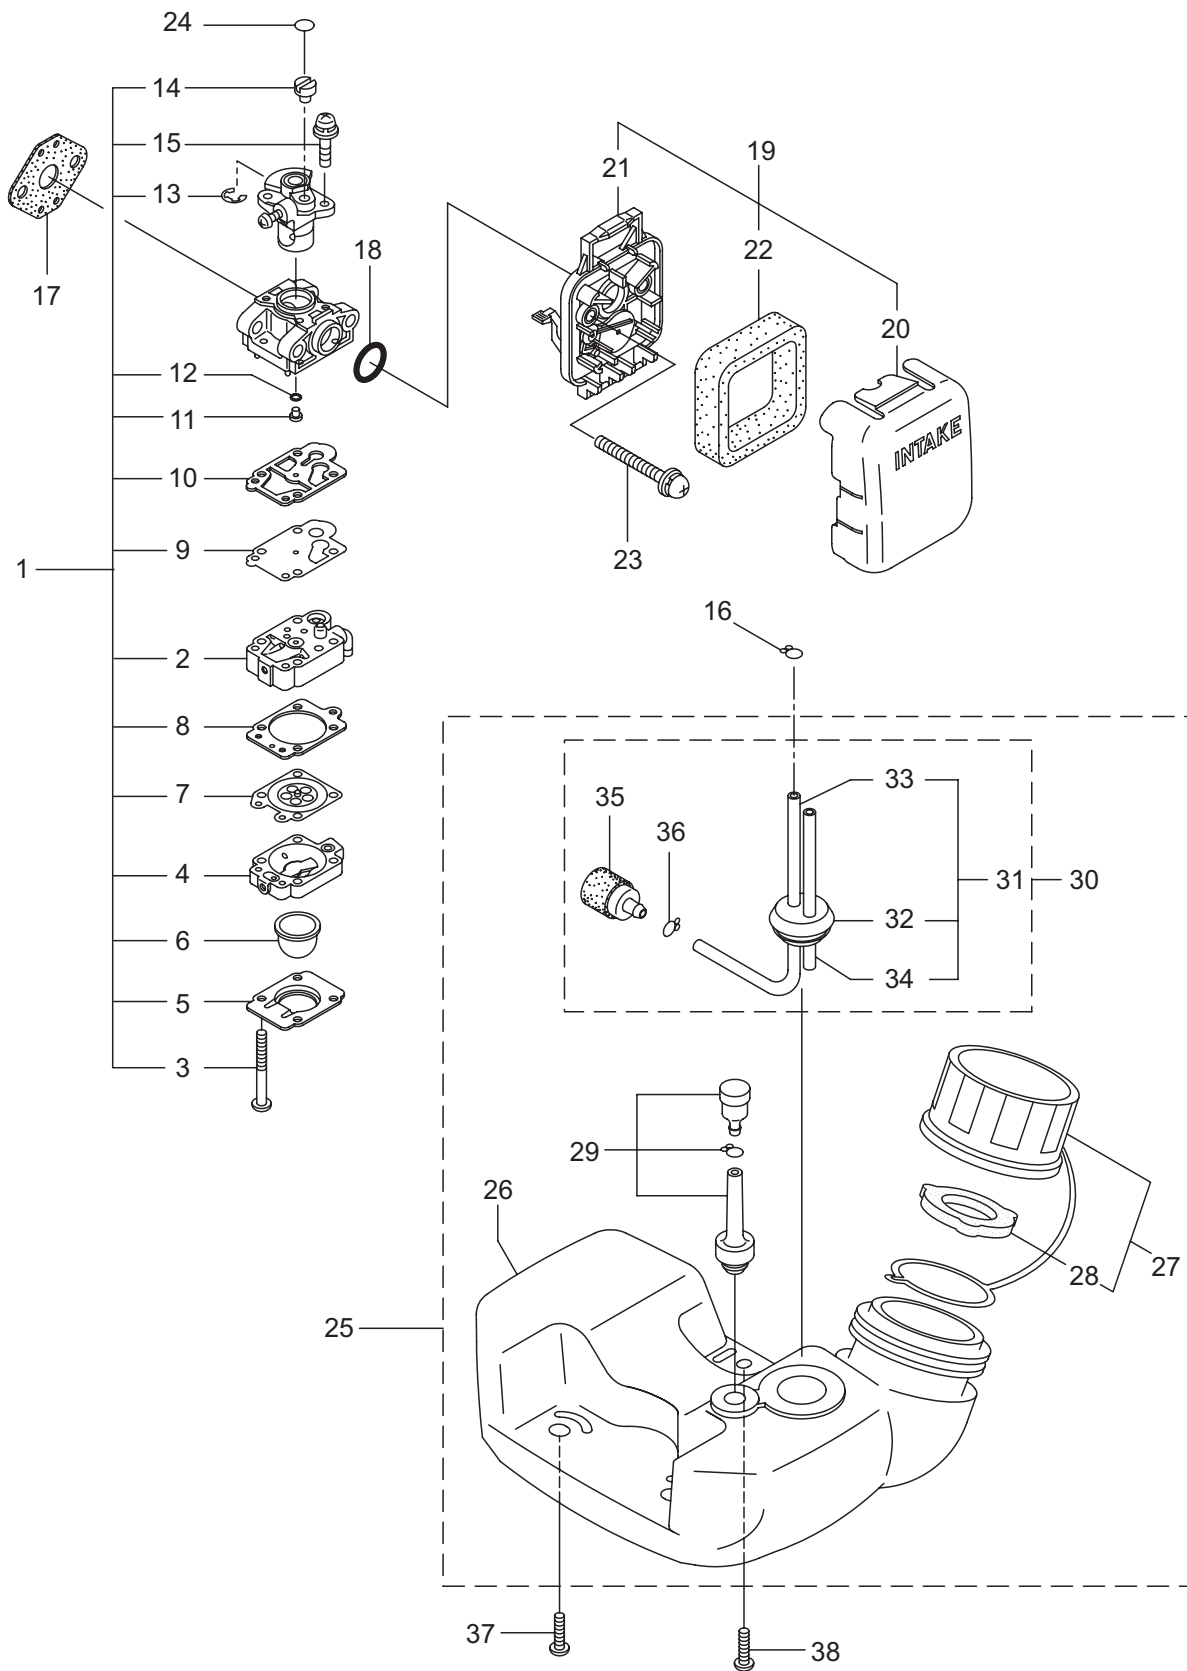

4. MX24
CARBURETOR, FUEL TANK

Ref. No.	Part No.	Part Name	Q'ty	Remarks
4-1	283893	Carburetor Ass'y	1	Incl.2-15 New gasket required
4-2	263739	Pump Body	1	
4-3	262996	Screw	4	
4-4	262991	Purge Body	1	
4-5	262992	Cover Plate	1	
4-6	261874	Primer Bulb	1	
4-7	283905	Diaphragm, Meterring	1	
4-8	262993	Gasket	1	
4-9	262994	Diaphragm,Fuel Pump	1	
4-10	282576	Gasket	1	
4-11	262730	Main Jet	1	#39
4-12	261871	O-Ring	1	
4-13	261876	E-Ring	1	
4-14	261658	Swivel	1	
4-15	264682	Screw	2	
4-16	563014	Clip	1	
4-17	261864	Gasket	1	
4-18	264691	O-Ring	1	
4-19	266420	Cleaner Ass'y	1	Incl.20-22
4-20	264709	Cover	1	
4-21	266433	Housing	1	
4-22	264695	Filter	1	
4-23	269834	Screw	2	
4-24	280020	Swivel Ring	1	
4-25	563160	Fuel Tank Ass'y	1	Incl.26-36
4-26	285664	Fuel Tank	1	
4-27	563049	Fuel Tank Cap Ass'y	1	Incl.28
4-28	269377	Gasket	1	
4-29	289352	Breather Ass'y	1	
4-30	289767	Fuel Pipe Pick-up Ass'y	1	Incl.31-36
4-31	289768	Fuel Pipe Ass'y	1	Incl.32-34
4-32	288192	Grommet	1	
4-33	563016	Fuel Pipe	1	3x5x160
4-34	288194	Return Pipe	1	3x6x85
4-35	264653	Filter Ass'y	1	
4-36	563014	Clip	1	
4-37	269828	Screw	2	M5x16
4-38	281208	Screw	1	M5x16