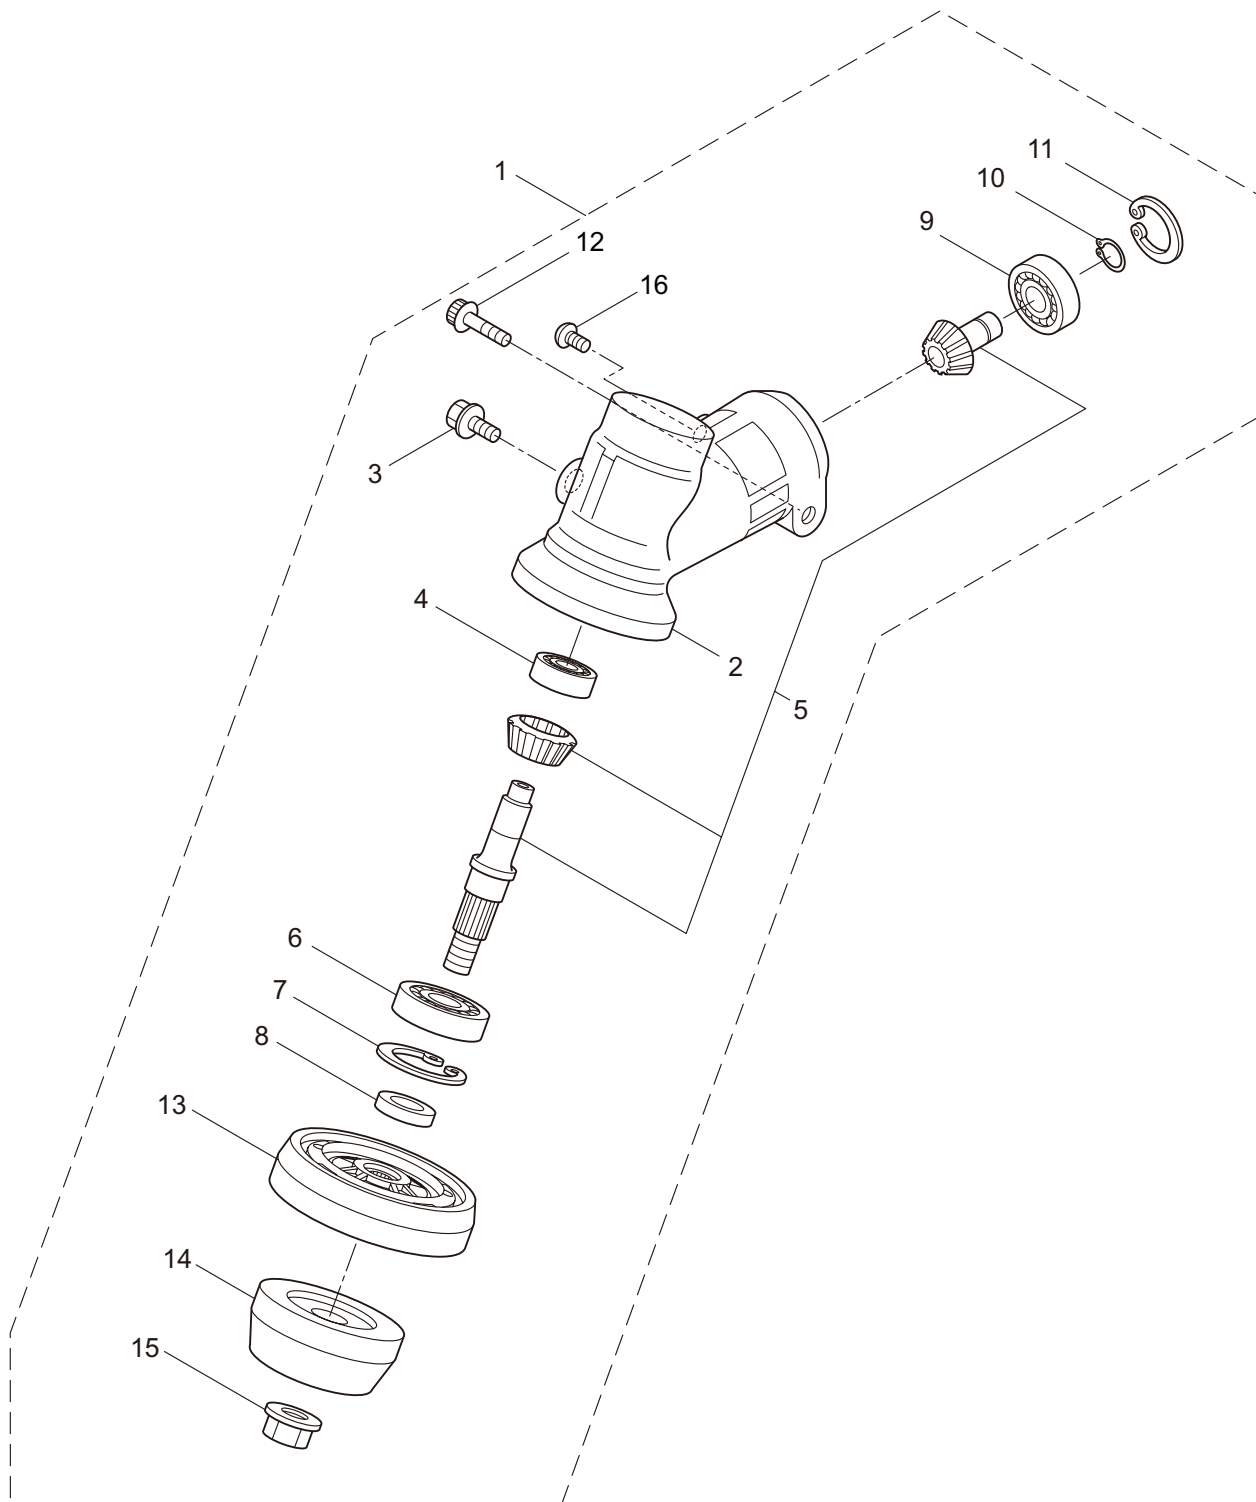

PARTS LIST

MX24

CONTENTS

1. MAIN BODY	1 ~ 2
2. GEARCASE.....	3 ~ 4
3. ENGINE.....	5 ~ 8
4. CARBURETOR, FUEL TANK	9 ~ 10
5. ACCESSORIES	11 ~ 12

2015. 11.

P/N 524141

1. MX24
MAIN BODY

Ref. No.	Part No.	Part Name	Q'ty	Remarks
1-1	366107	MX24(EU01)	1	
1-2	221473	Clutch Case Ass'y	1	Incl.3-5
1-3	221474	Clutch Case	1	
1-4	016405	Bearing	1	#6200ZZ
1-5	013825	Snap Ring	1	#30
1-6	261612	Cap Screw	1	M5x30
1-7	224123	Driveshaft Tube	1	
1-8	226399	Driveshaft Ass'y	1	
1-9	229091	Clutch Drum	1	
1-10	223153	Throttle Trigger	1	
1-11	215533	Hanging Bracket Ass'y	1	Incl.12
1-12	261762	Cap Screw	1	M5x14
1-13	560237	Label	1	MX24
1-14	560240	Label	1	
1-15	560246	Label	1	112dBA
1-16	224324	Loop Handle Ass'y	1	Incl.17-20
1-17	222520	Loop Handle	1	
1-18	213171	Packing	1	
1-19	215608	Cap Screw	4	M5x30x16
1-20	081027	Nut	4	M5
1-21	261250	Cap Screw	4	M5x20
1-22	232075	Safety Cover Ass'y	1	Incl.23-29
1-23	231232	Safety Cover Ass'y	1	Incl.24,25
1-24	227819	Bracket	1	
1-25	221580	Screw	1	4x8
1-26	232076	Bracket Ass'y	1	Incl.27-29
1-27	227820	Bracket	1	
1-28	220632	Cap Screw	2	M6x30
1-29	231704	Washer	2	6x13xt1.0
1-30	231882	String Cutter Ass'y	1	Incl.31-33
1-31	230747	String Cutter	1	
1-32	261250	Cap Screw	1	M5x20
1-33	228325	Nut	1	
1-34	230748	Cover Extention	1	
1-35	560229	Hanging Strap Ass'y	1	

2. MX24
GEARCASE

Ref. No.	Part No.	Part Name	Q'ty	Remarks
2-1	232070	Gearcase Ass'y	1	Incl.2-16
2-2	226284	Gearcase	1	
2-3	225897	Bolt	1	M6x8
2-4	226285	Bearing	1	#626
2-5	227108	Gear Set	1	
2-6	112184	Bearing	1	#6000DDU
2-7	054676	Snap Ring	1	#26
2-8	225898	Collar	1	10x16xt2.6
2-9	226286	Bearing	1	#609ZZ
2-10	228477	Snap Ring	1	#9
2-11	140270	Snap Ring	1	#24
2-12	261246	Cap Screw	1	M5x25
2-13	225891	Boss Adapter	1	
2-14	225892	Blade Boss B	1	
2-15	225893	Nut	1	M8
2-16	219087	Cap Screw	1	M5x10