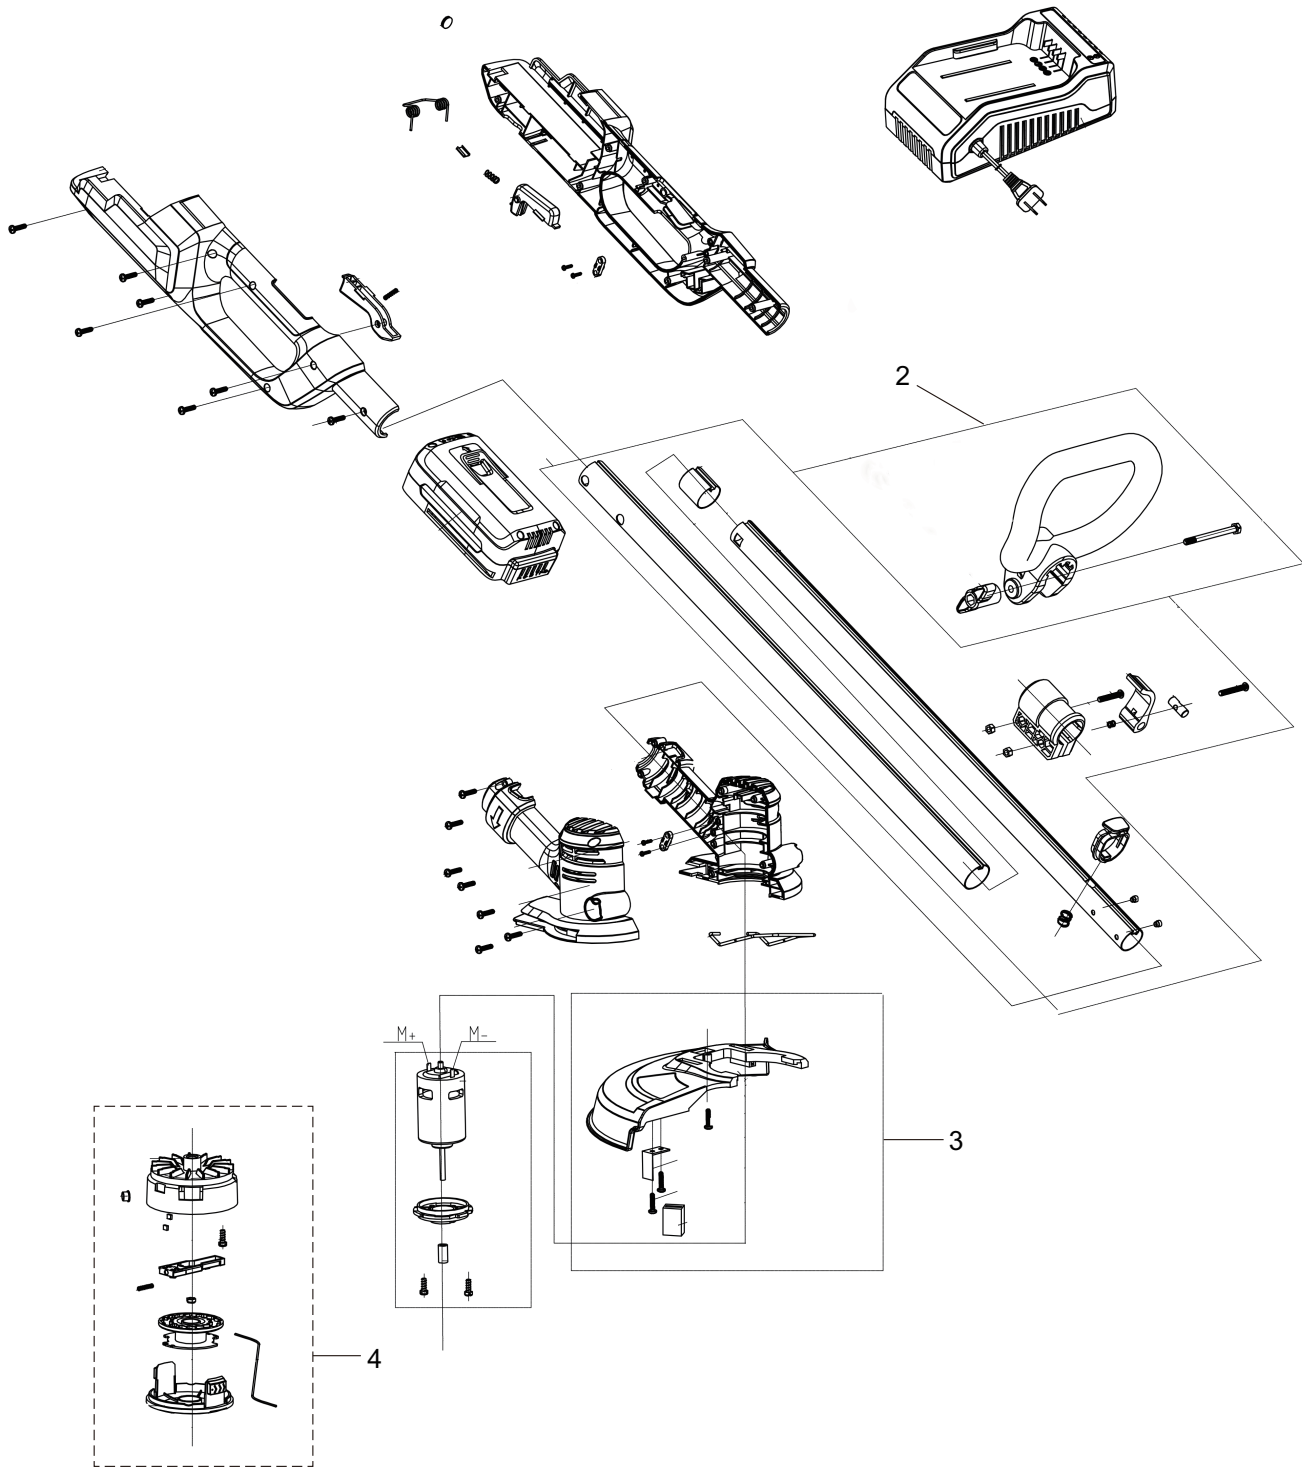

# PARTS LIST

GT100B

## CONTENTS

1. MAIN BODY .....	1 ~ 2
--------------------	-------

2018. 07.

P/N 524682

1. GT100B  
MAIN BODY

Ref. No.	Part No.	Part Name	Q'ty	Remarks
1-1	391920	GT100B	1	
1-2	465819	Handle Ass'y	1	
1-3	465820	Safety Cover Ass'y	1	
1-4	463803	Nylon Head	1	