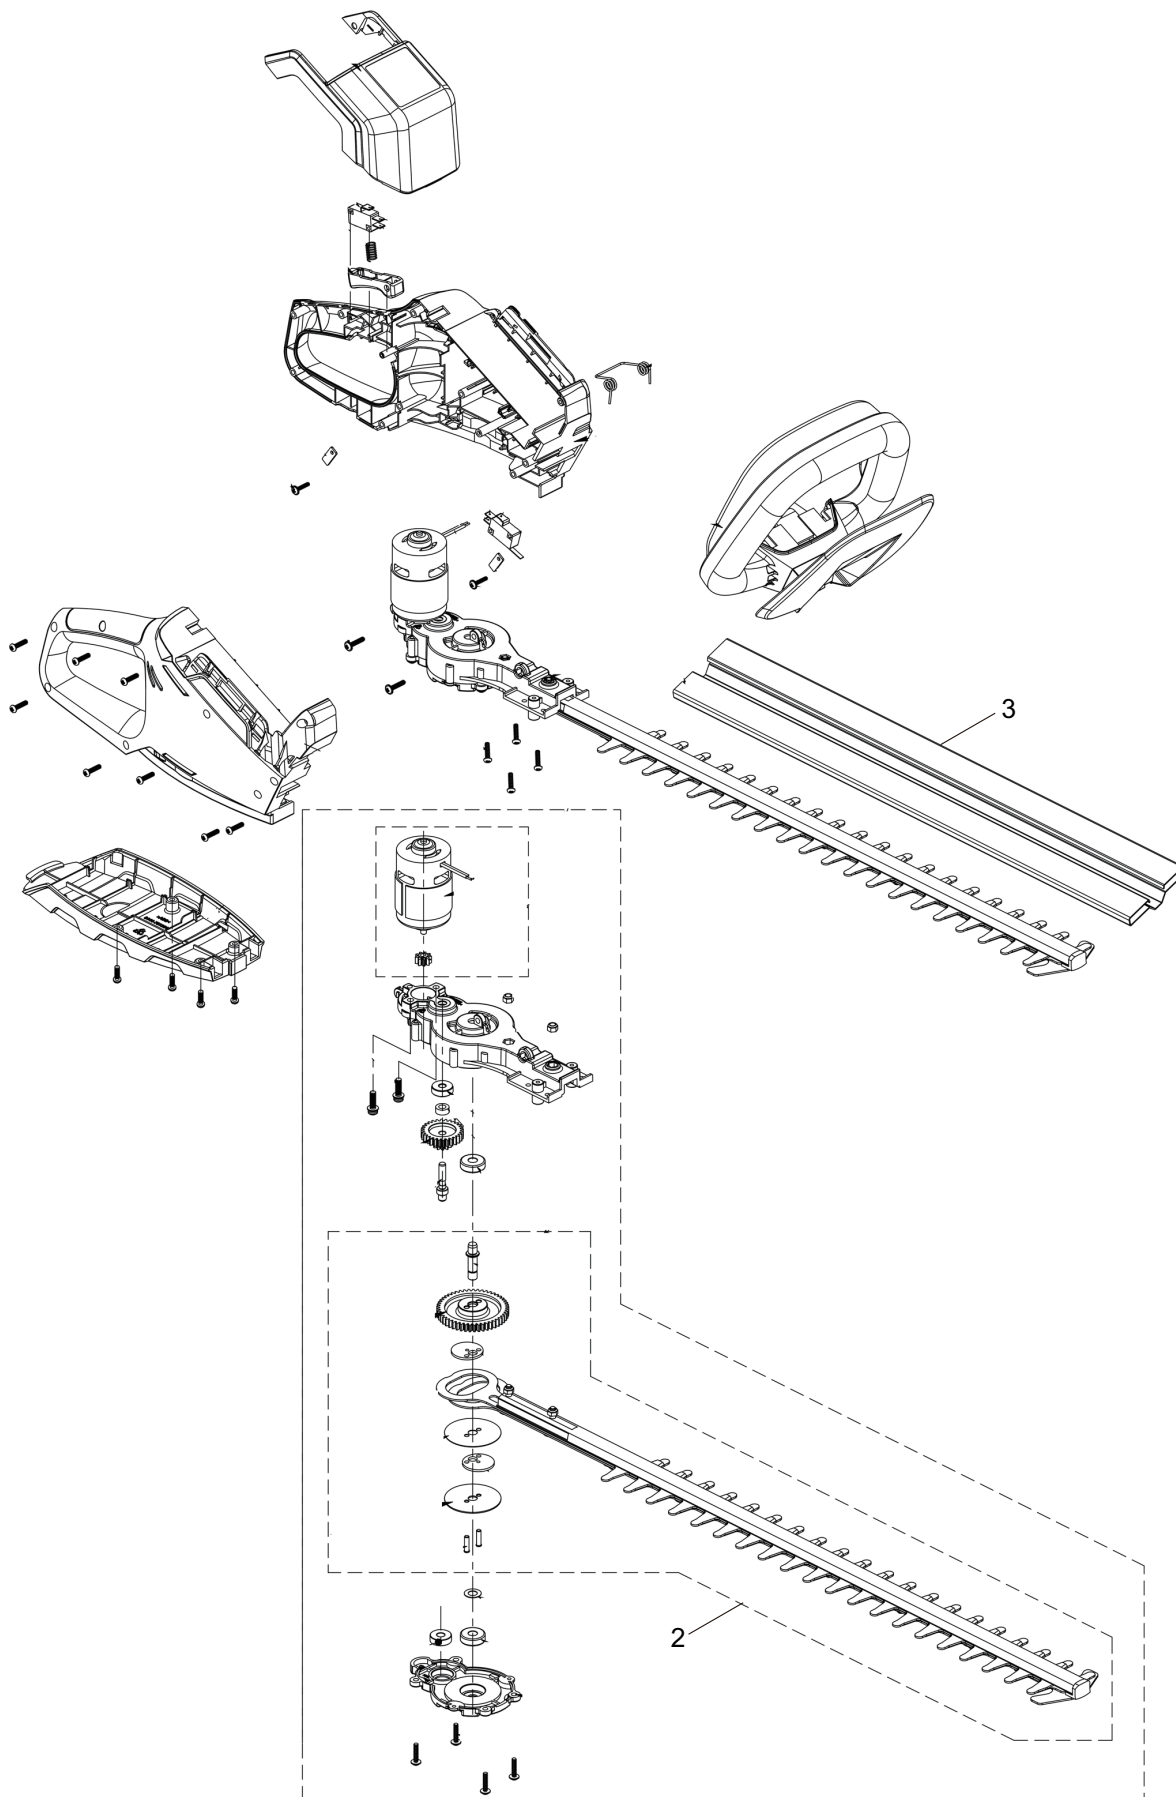

PARTS LIST

HT100B

CONTENTS

1. MAIN BODY	1 ~ 2
--------------------	-------

2018. 07.

P/N 524684

1. HT100B
MAIN BODY

Ref. No.	Part No.	Part Name	Q'ty	Remarks
1-1	391922	HT100B	1	
1-2	465838	Blade Ass'y	1	
1-3	465839	Blade Cover	1	