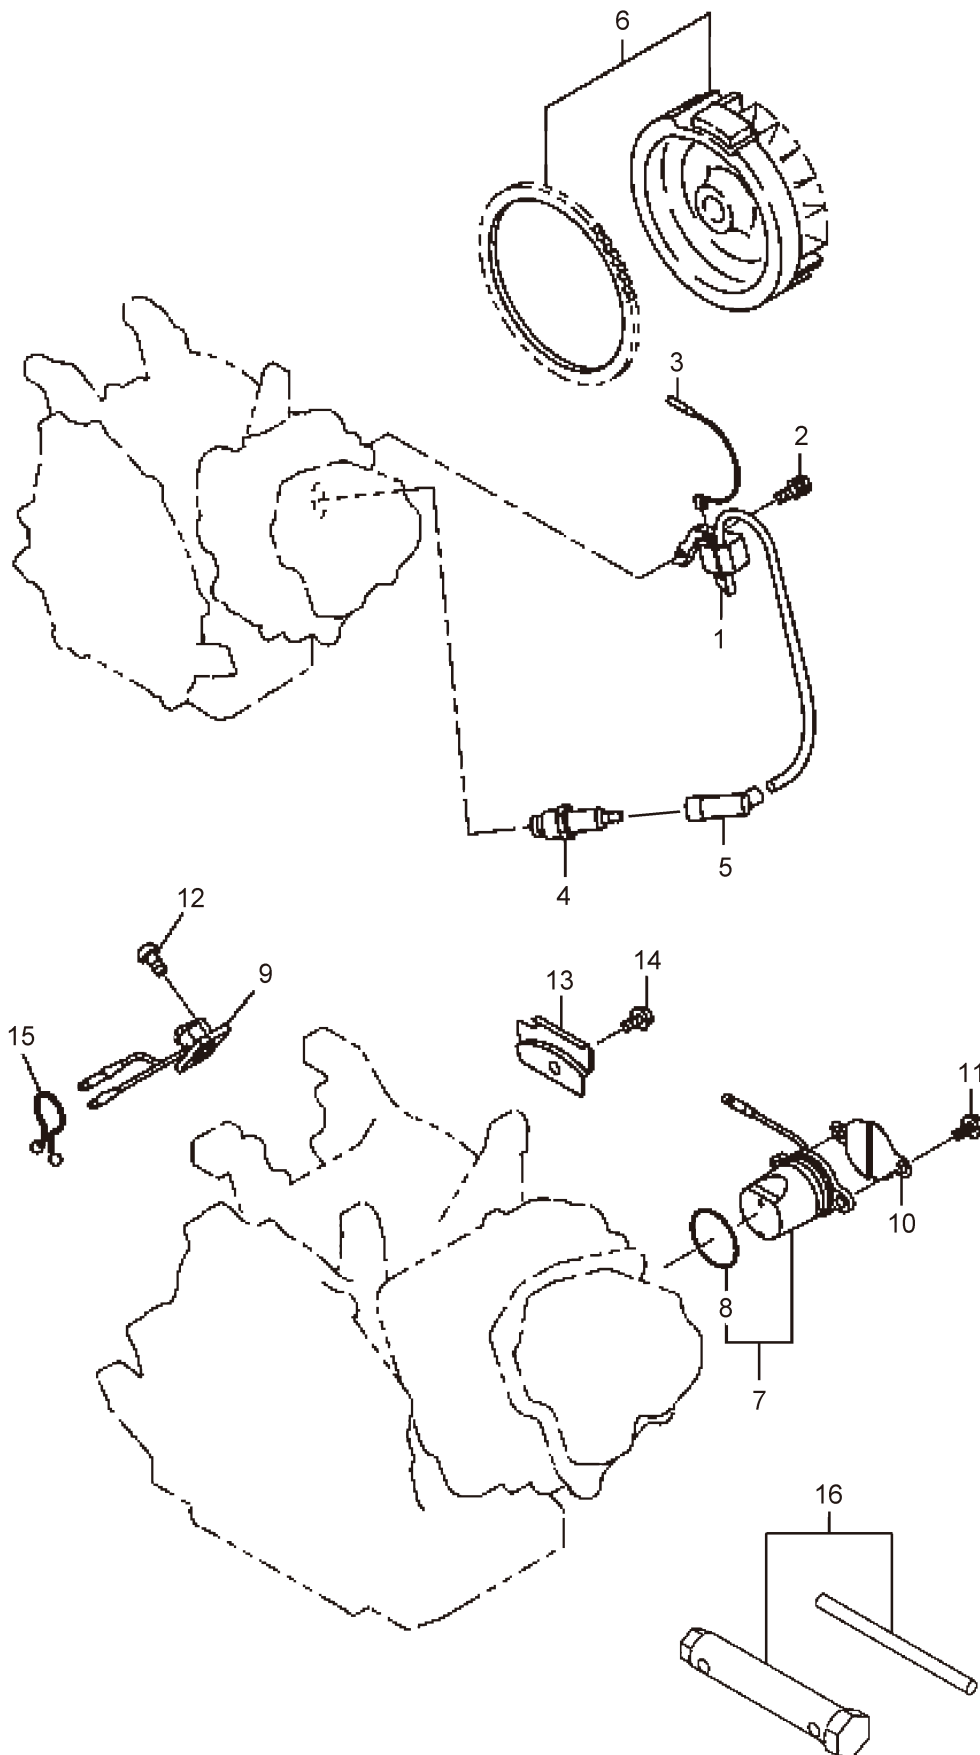

26. MSW1515
ENGINE (Electrical Parts, Accessories)

Ref. No.	Parts No.	Parts Name	Q'ty			Remarks
			1012	1017	1515	
26-1	426471	Ignition Coil Comp			1	
26-2	997967	Bolt AY			2	
26-3	647585	Wire Comp			1	
26-4	647586	Spark Plug			1	NGK BR6HS
26-5	420149	Spark Plug Cap			1	
26-6	426472	Flywheel Comp			1	
26-7	426473	Oil Sensor Comp			1	Incl.8
26-8	426316	O-Ring			1	P30
26-9	426317	Float			1	
26-10	426318	Shield Plate			1	
26-11	417085	Flange Bolt			2	
26-12	640047	Tapping Screw			2	
26-13	426474	Wire Clamp			1	
26-14	647513	Tapping Bolt			1	
26-15	426319	Purse Lock			1	
26-16	420150	Accessory Tool Kit			1