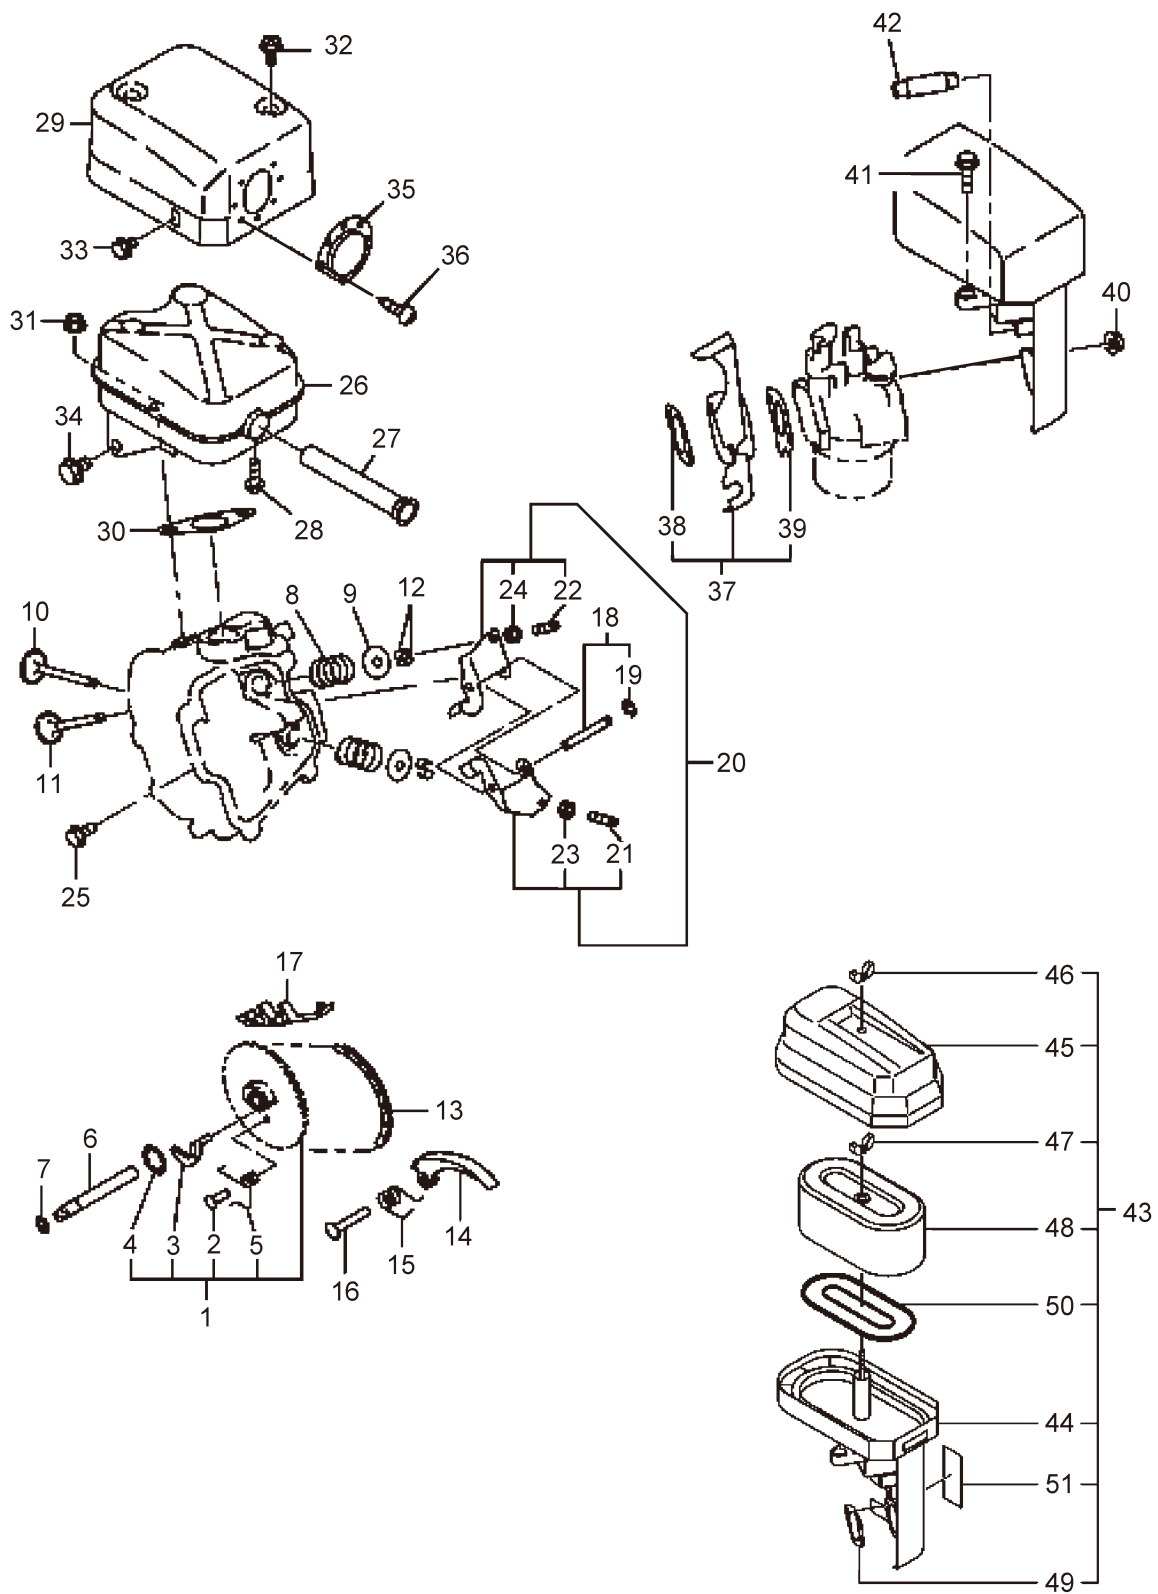

22. MSW1515
ENGINE (Air Cleaner, Muffler)

Ref. No.	Parts No.	Parts Name	Q'ty			Remarks
			1012	1017	1515	
22-46	426456	Wing Nut			1	
22-47	426058	Wing Nut			1	
22-48	426457	Element Ass'y			1	
22-49	426458	Gasket			1	
22-50	426459	Packing			1	
22-51	647526	Label			1