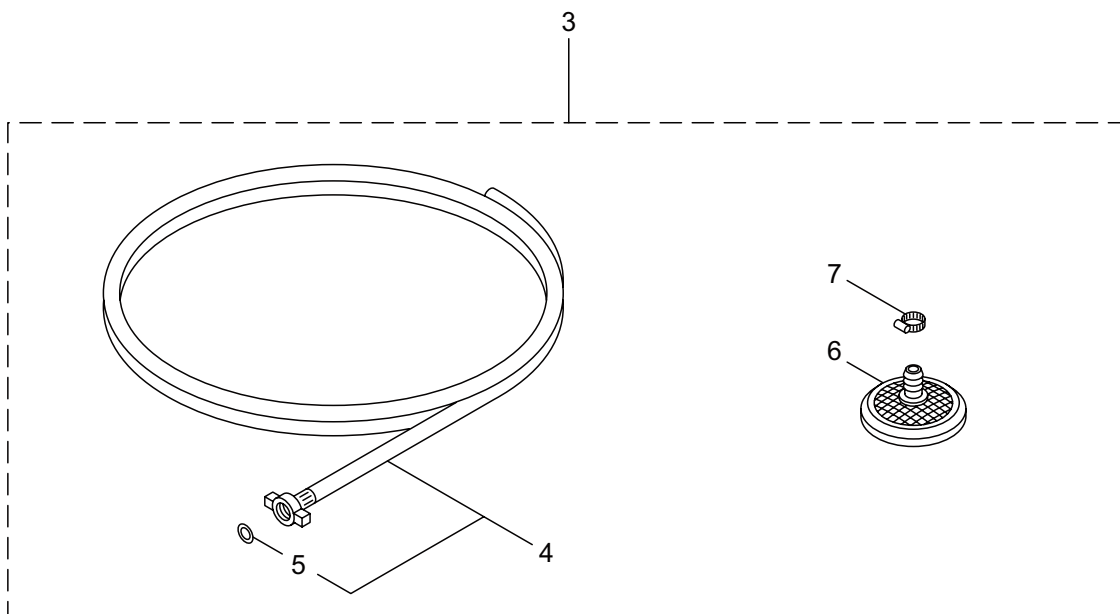

27. MSW1012/MSW1017/MSW1515
ACCESSORIES (Hose, Nozzle)

Ref. No.	Parts No.	Parts Name	Q'ty			Remarks
			1012	1017	1515	
27-1	132238	High-Pressure Hose Ass'y	1	1	1	6.4x14x8m Incl.2
27-2	132362	O-Ring	2	2	2	
27-3	132655	Suction Hose Set	1	1	1	Incl.4-7
27-4	131215	Suction Hose Ass'y	1	1	1	13x18x2.4m Incl.5
27-5	131301	Packing	1	1	1	12x18.5xt2
27-6	131303	Suction Strainer Ass'y	1	1	1	
27-7	131306	Hose Band	1	1	1	#13-19
27-8	131972	Gun Glip Ass'y	1	1	1	
27-9	131973	Variable Nozzle Ass'y	1			
27-9	132665	Variable Nozzle Ass'y		1		
27-9	132678	Variable Nozzle Ass'y			1	
27-10	133252	Instruction Manual	1	1	1	MSW
27-11	131332	Instruction Manual	1			Engine
27-11	132657	Instruction Manual		1	1	Engine