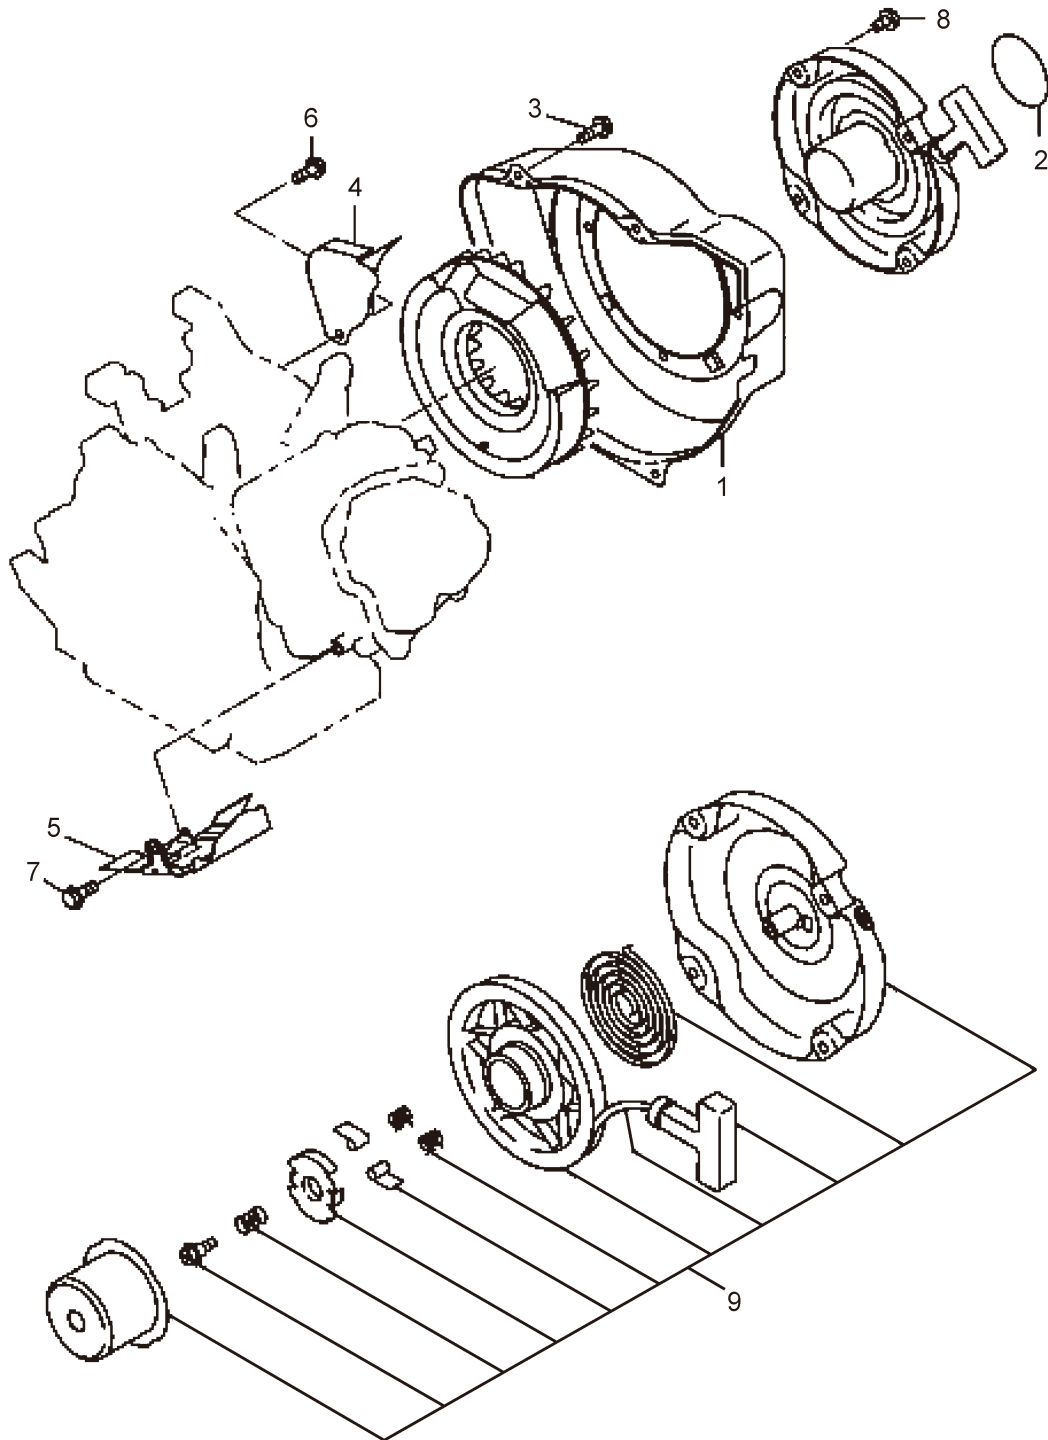

24. MSW1515
ENGINE (Recoil Starter)

Ref. No.	Parts No.	Parts Name	Q'ty			Remarks
			1012	1017	1515	
24-1	426461	Blower Housing Comp			1	
24-2	426059	Label			1	TRADE MARK
24-3	582563	Flange Bolt			4	
24-4	426462	Baffle			1	
24-5	426463	Baffle			1	
24-6	999721	Bolt			1	
24-7	997940	Flange Bolt			1	
24-8	417128	Bolt			4	
24-9	426464	Recoil Starter Ass'y			1