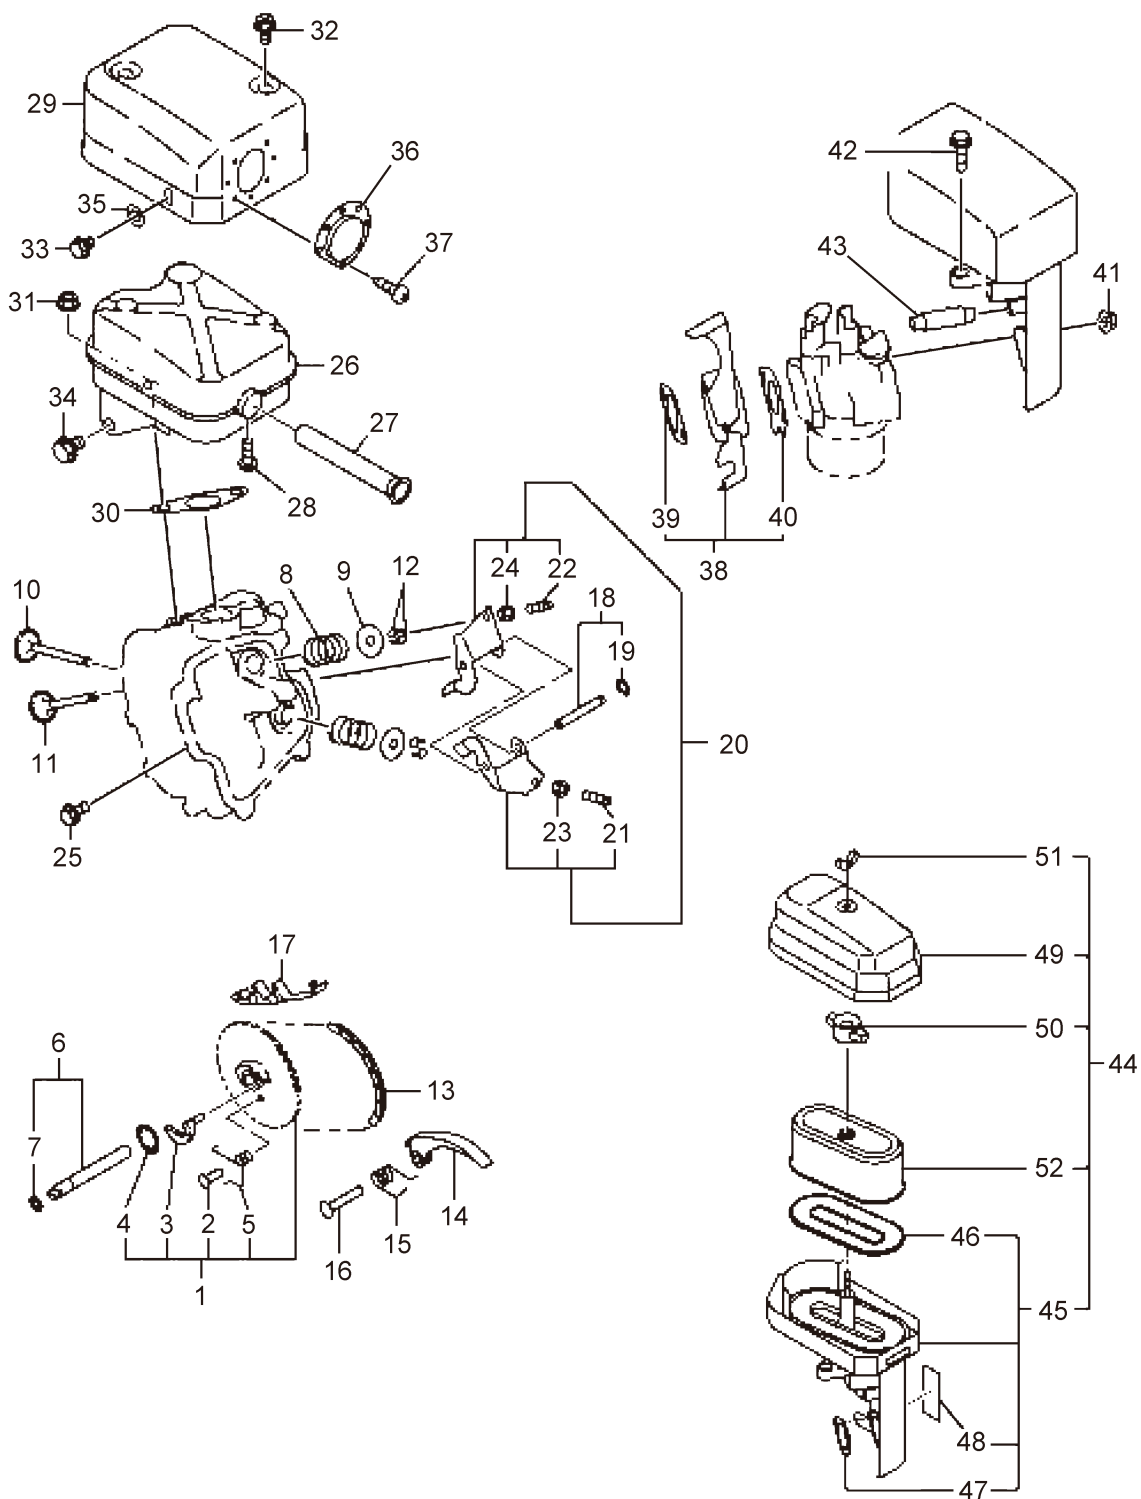

8. MSW1012
ENGINE (Air Cleaner, Muffler)

Ref. No.	Parts No.	Parts Name	Q'ty			Remarks
			1012	1017	1515	
8-1	420127	Cam Shaft Comp	1			Incl.2-5
8-2	647491	Spring Pin	1			
8-3	647492	Release Lever	1			
8-4	647493	Clip	1			
8-5	647494	Return Spring	1			
8-6	417061	Pin Comp	1			Incl.7
8-7	417062	O-Ring	1			
8-8	647495	Valve Spring	2			
8-9	644011	Spring Retainer	2			
8-10	647496	Intake Valve	1			
8-11	647497	Exhaust Valve	1			
8-12	644010	Collet Valve	4			
8-13	417123	Timing Chain Comp	1			
8-14	426051	Tentioner	1			
8-15	647500	Spring	1			
8-16	647501	Pin	1			Incl.19
8-17	426052	Chain Guide	1			
8-18	417067	Pin Comp	1			
8-19	641764	Clip	1			
8-20	420128	Rocker Arm Ass'y Set	1			
8-21	647506	Adjust Screw	1			
8-22	647506	Adjust Screw	1			
8-23	647507	Nut	1			
8-24	647507	Nut	1			
8-25	997940	Flange Bolt	1			
8-26	420129	Muffler Comp	1			
8-27	426291	Spark Arrester Comp	1			
8-28	647516	Tapping Screw	1			
8-29	426053	Muffler Cover Comp	1			
8-30	647511	Gasket	1			
8-31	997954	Nut	2			
8-32	647513	Tapping Bolt	2			
8-33	997943	Flange Bolt	1			
8-34	647514	Flange Bolt	1			
8-35	420130	Washer	1			
8-36	417070	Screen Comp	1			Incl.39,40
8-37	647516	Tapping Screw	2			
8-38	426054	Insulator Comp	1			
8-39	426055	Gasket	1			
8-40	426056	Gasket	1			
8-41	582587	Flange Nut	2			DUAL Incl.45-52 Incl.46-48
8-42	417071	Flange Bolt	1			
8-43	417072	Breather Pipe	1			
8-44	426057	Air Cleaner Ass'y	1			
8-45	420132	Base Comp	1