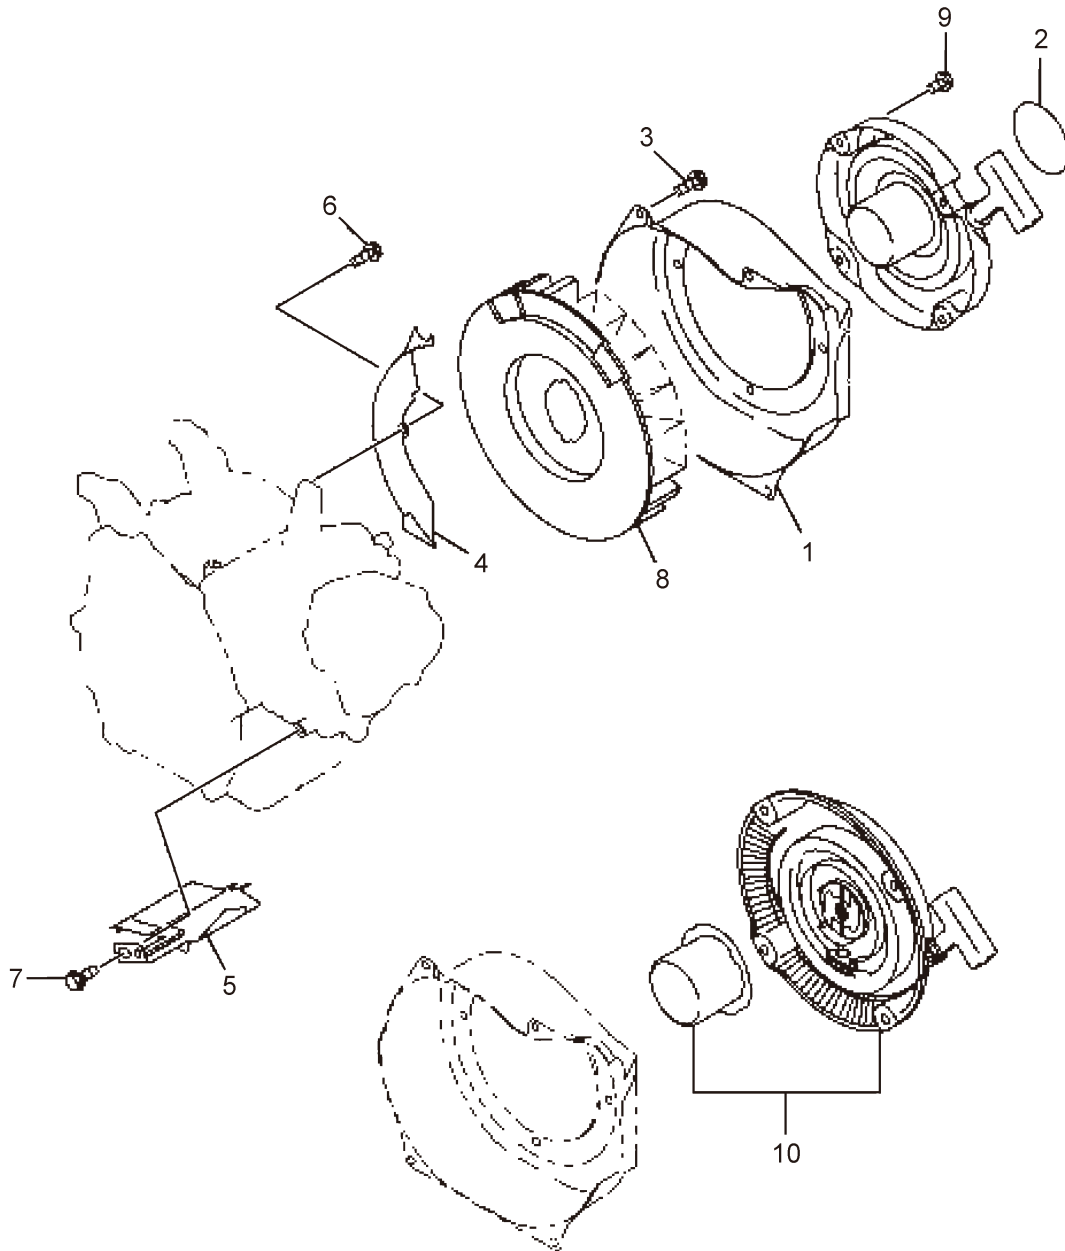

17. MSW1017
ENGINE (Recoil Starter)

Ref. No.	Parts No.	Parts Name	Q'ty			Remarks
			1012	1017	1515	
17-1	426065	Blower Housing Comp		1		TRADE MARK
17-2	426059	Label		1		
17-3	582563	Flange Bolt		4		
17-4	420136	Baffle Comp		1		
17-5	647549	Baffle		1		
17-6	647551	Flange Bolt		1		
17-7	997940	Flange Bolt		1		
17-8	426066	Cooling Blower		1		
17-9	582563	Flange Bolt		4		
17-10	426067	Recoil Starter Ass'y		1