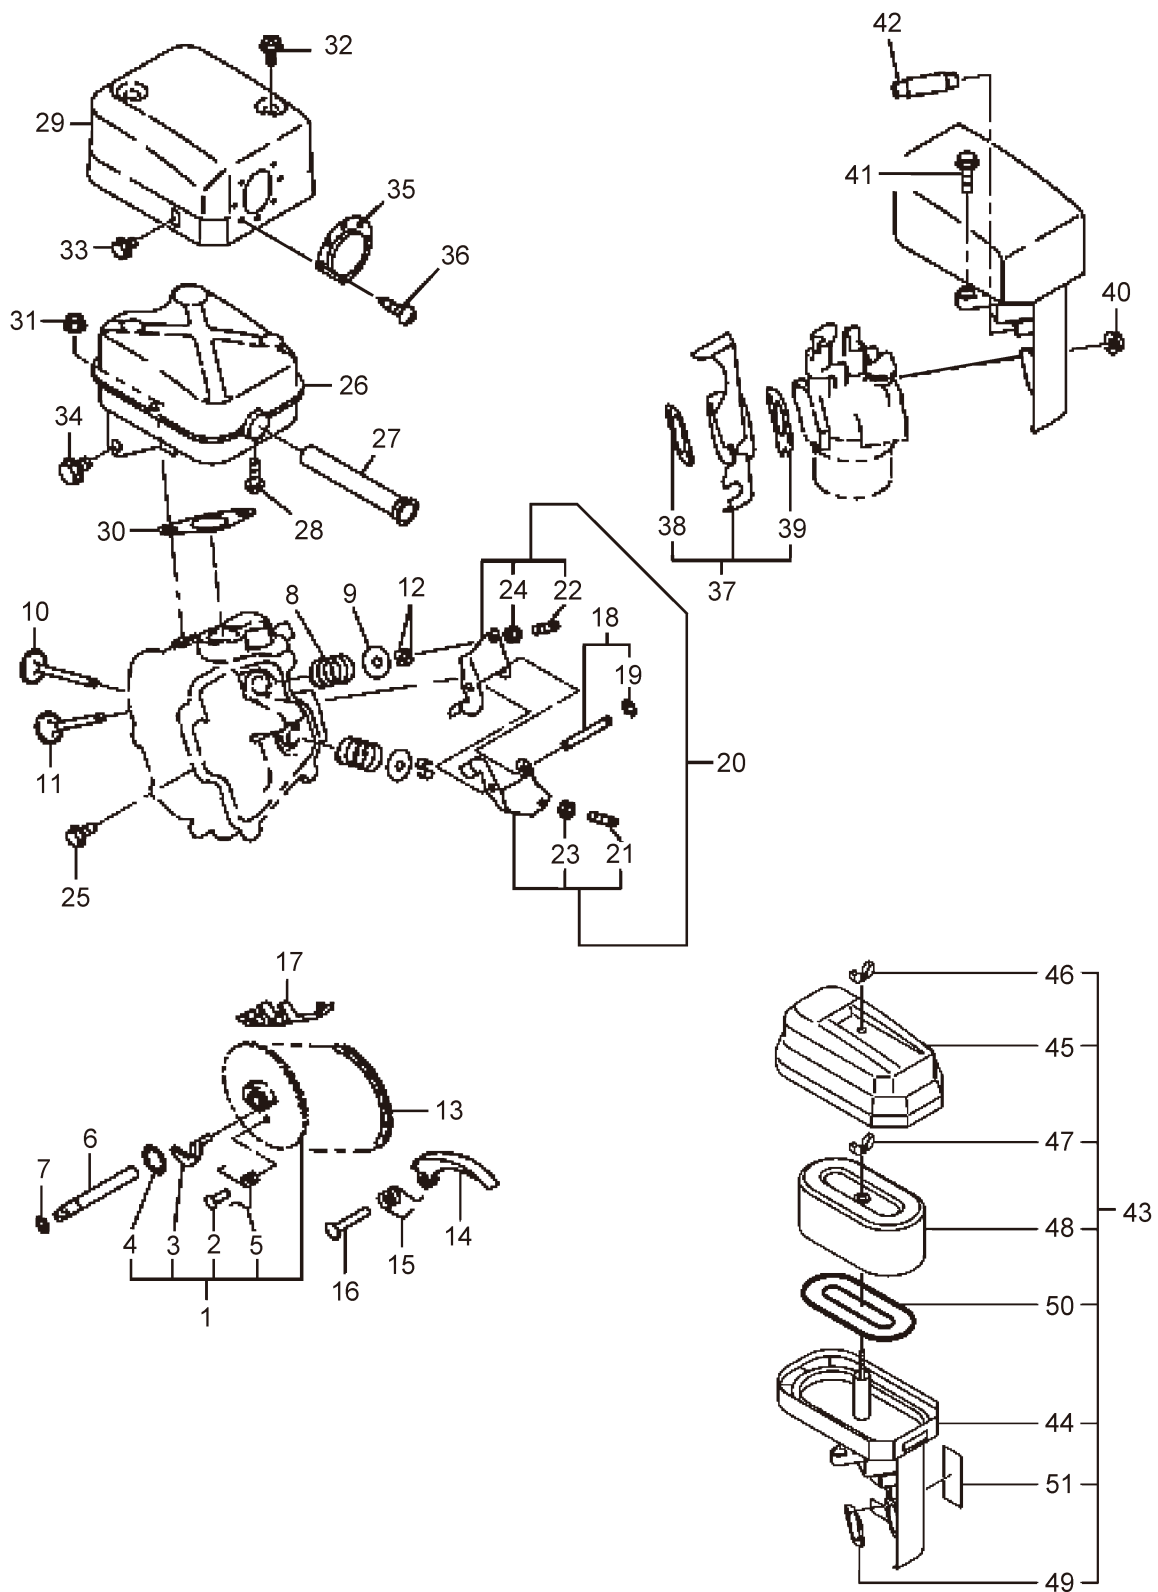

22. MSW1515
ENGINE (Air Cleaner, Muffler)

Ref. No.	Parts No.	Parts Name	Q'ty			Remarks
			1012	1017	1515	
22-1	426440	Camshaft CP			1	Incl.2-5
22-2	647491	Spring Pin			1	
22-3	426441	Release Lever			1	
22-4	647493	Clip			1	
22-5	426442	Return Spring			1	
22-6	417061	Pin Comp			1	Incl.7
22-7	417062	O-Ring			1	
22-8	647495	Valve Spring			2	
22-9	644011	Spring Retainer			2	
22-10	426443	Intake Valve			1	
22-11	426444	Exhaust Valve			1	
22-12	644010	Collet Valve			4	
22-13	426445	Timing Chain Comp			1	
22-14	426051	Tentioner			1	
22-15	647500	Spring			1	
22-16	647501	Pin			1	
22-17	426052	Chain Guide			1	
22-18	417067	Pin Comp			1	
22-19	641764	Clip			1	
22-20	420128	Rocker Arm Ass'y Set			1	
22-21	647506	Adjust Screw			1	
22-22	647506	Adjust Screw			1	
22-23	647507	Nut			1	
22-24	647507	Nut			1	
22-25	997943	Flange Bolt			1	
22-26	426446	Muffler Comp			1	
22-27	426447	Spark Arrester Comp			1	
22-28	647516	Tapping Screw			1	
22-29	426448	Muffler Cover Comp			1	
22-30	647511	Gasket			1	
22-31	997954	Nut			2	
22-32	647513	Tapping Bolt			2	
22-33	997943	Flange Bolt			1	
22-34	647514	Flange Bolt			1	
22-35	417070	Screen Comp			1	
22-36	647516	Tapping Screw			2	Incl.38,39
22-37	426449	Insulator Comp			1	
22-38	426450	Gasket			1	
22-39	426451	Gasket			1	
22-40	582587	Flange Nut			2	
22-41	417071	Flange Bolt			1	Incl.44-51
22-42	426452	Rubber Pipe			1	
22-43	426453	Air Cleaner Ass'y			1	
22-44	426454	Base			1	
22-45	426455	Cover Comp			1