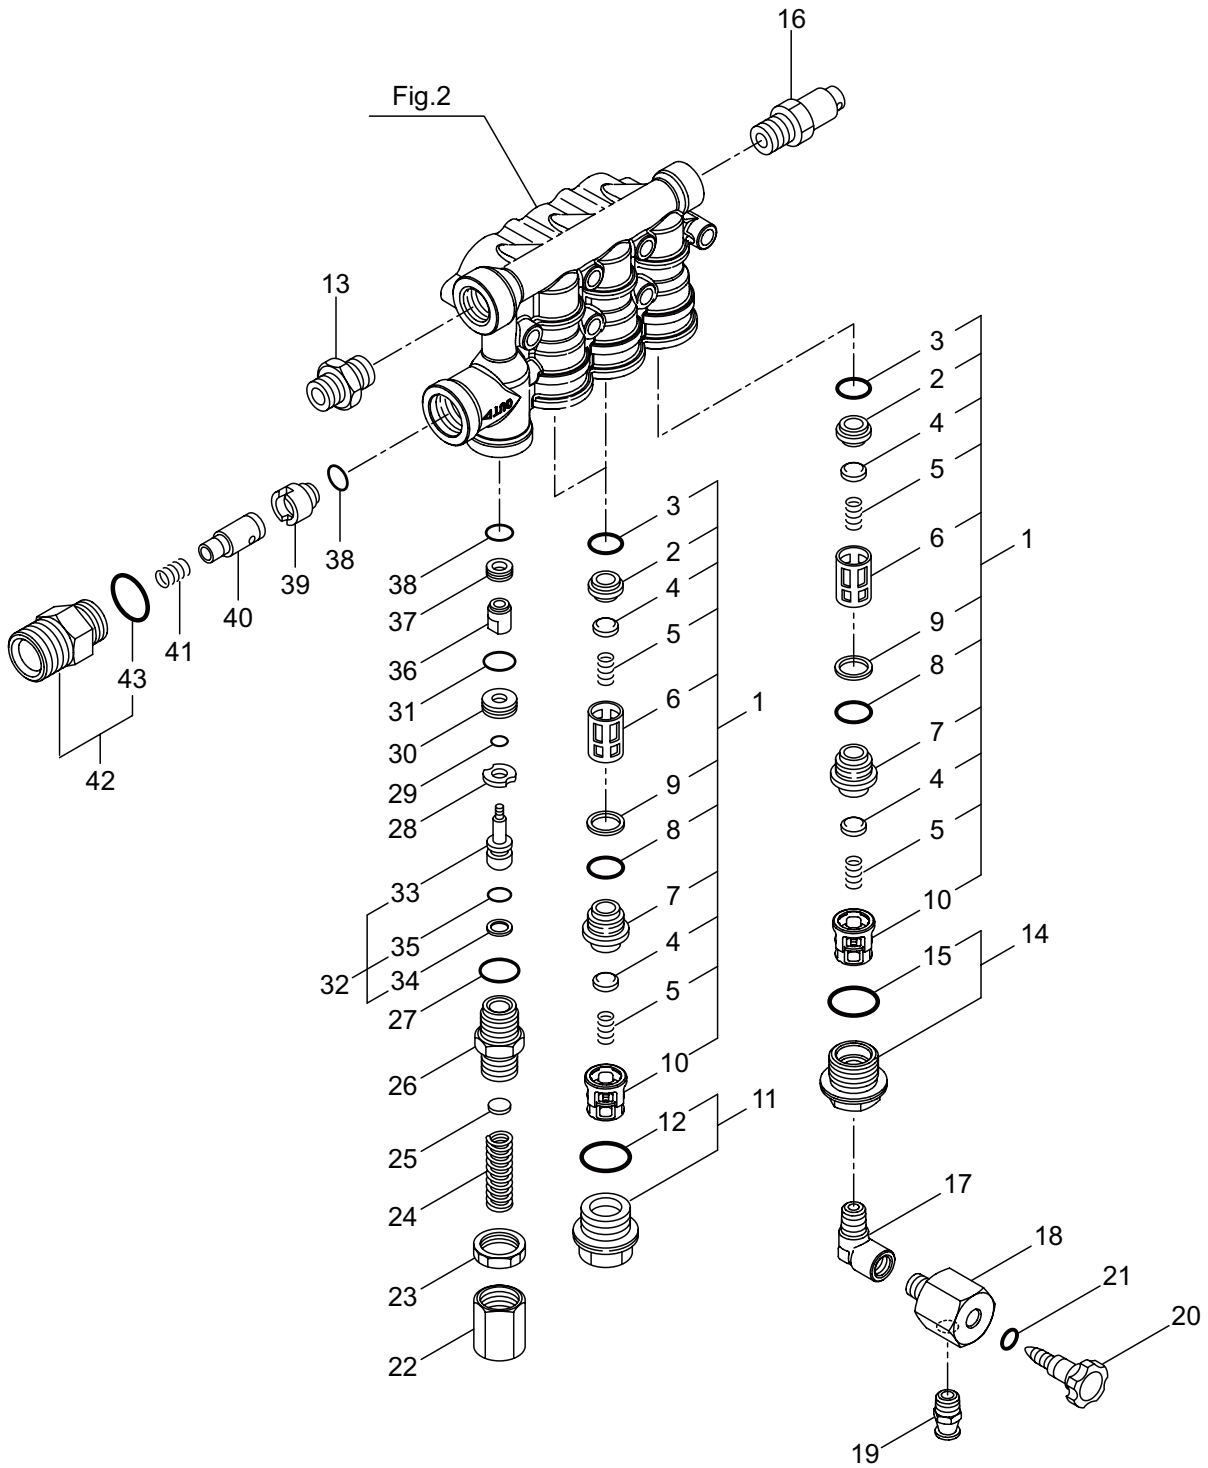

3. MSW1012/MSW1017
PUMP-2 (Valve)

Ref. No.	Parts No.	Parts Name	Q'ty			Remarks
			1012	1017	1515	
3-1	049808	Valve Ass'y	3	3		Incl.2-10
3-2	547077	Valve Seat	3	3		
3-3	017428	O-Ring	3	3		P10
3-4	547098	Valve	6	6		
3-5	046865	Spring	6	6		0.45-12L
3-6	543988	Spring Retainer	3	3		
3-7	547076	Valve Seat	3	3		
3-8	043358	O-Ring	3	3		12.3x1.6
3-9	048361	Back-Up Ring	3	3		12.5x15x1
3-10	049764	Spring Retainer	3	3		
3-11	547104	Plug Ass'y	2	2		Incl.12
3-12	142807	O-Ring	2	2		P18
3-13	028371	Nipple	1	1		3/8-18NPTxPF1/2
3-14	131183	Plug Ass'y	1	1		Incl.15
3-15	142807	O-Ring	1	1		P18
3-16	132652	Valve	1	1		
3-17	131185	Elbow	1	1		
3-18	541778	Air Bleeder	1	1		
3-19	541559	Adapter	1	1		
3-20	027441	Needle Valve	1	1		
3-21	011341	O-Ring	1	1		3x2
3-22	547798	Pressre Regulator Cap	1	1		
3-23	045070	Nut	1	1		M18x1
3-24	549356	Spring	1	1		2.9-40L
3-25	549352	Plate	1	1		11x2.3
3-26	547799	Piston Guide	1	1		
3-27	026133	O-Ring	1	1		S16
3-28	046250	Washer	1	1		
3-29	017399	O-Ring	1	1		P6
3-30	046249	Sleeve	1	1		
3-31	013966	O-Ring	1	1		S12.5
3-32	811301	Piston Ass'y	1	1		Incl.33-35
3-33	045694	Piston	1	1		
3-34	020184	Back-up Ring	1	1		
3-35	014190	O-Ring	1	1		P8
3-36	547800	Valve	1	1		
3-37	049664	Valve Seat	1	1		
3-38	013963	O-Ring	2	2		S10
3-39	046254	Valve Seat	1	1		
3-40	541060	Valve Comp	1	1		
3-41	045924	Spring	1	1		0.6-11.5L
3-42	131186	Adapter Ass'y	1	1		Incl.43
3-43	026133	O-Ring	1	1		S16