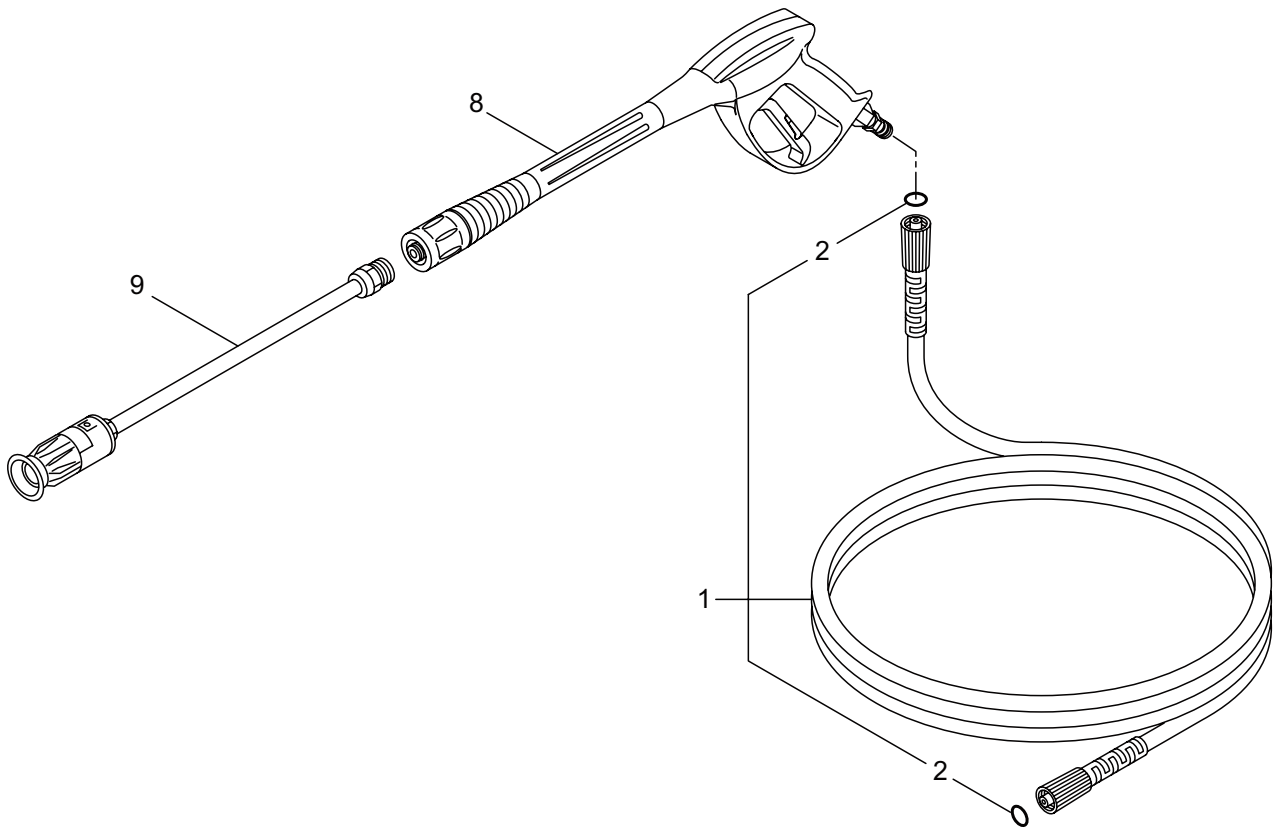

27. MSW1012/MSW1017/MSW1515
ACCESSORIES (Hose, Nozzle)

Ref. No.	Parts No.	Parts Name	Q'ty			Remarks
			1012	1017	1515	
27-1	132238	High-Pressure Hose Ass'y	1	1	1	6.4x14x8m Incl.2
27-2	132362	O-Ring	2	2	2	
27-3	132655	Suction Hose Set	1	1	1	Incl.4-7
27-4	131215	Suction Hose Ass'y	1	1	1	13x18x2.4m Incl.5
27-5	131301	Packing	1	1	1	12x18.5xt2
27-6	131303	Suction Strainer Ass'y	1	1	1	
27-7	131306	Hose Band	1	1	1	#13-19
27-8	131972	Gun Glip Ass'y	1	1	1	
27-9	131973	Variable Nozzle Ass'y	1			
27-9	132665	Variable Nozzle Ass'y		1		
27-9	132678	Variable Nozzle Ass'y			1	
27-10	133252	Instruction Manual	1	1	1	MSW
27-11	131332	Instruction Manual	1			Engine
27-11	132657	Instruction Manual		1	1	Engine