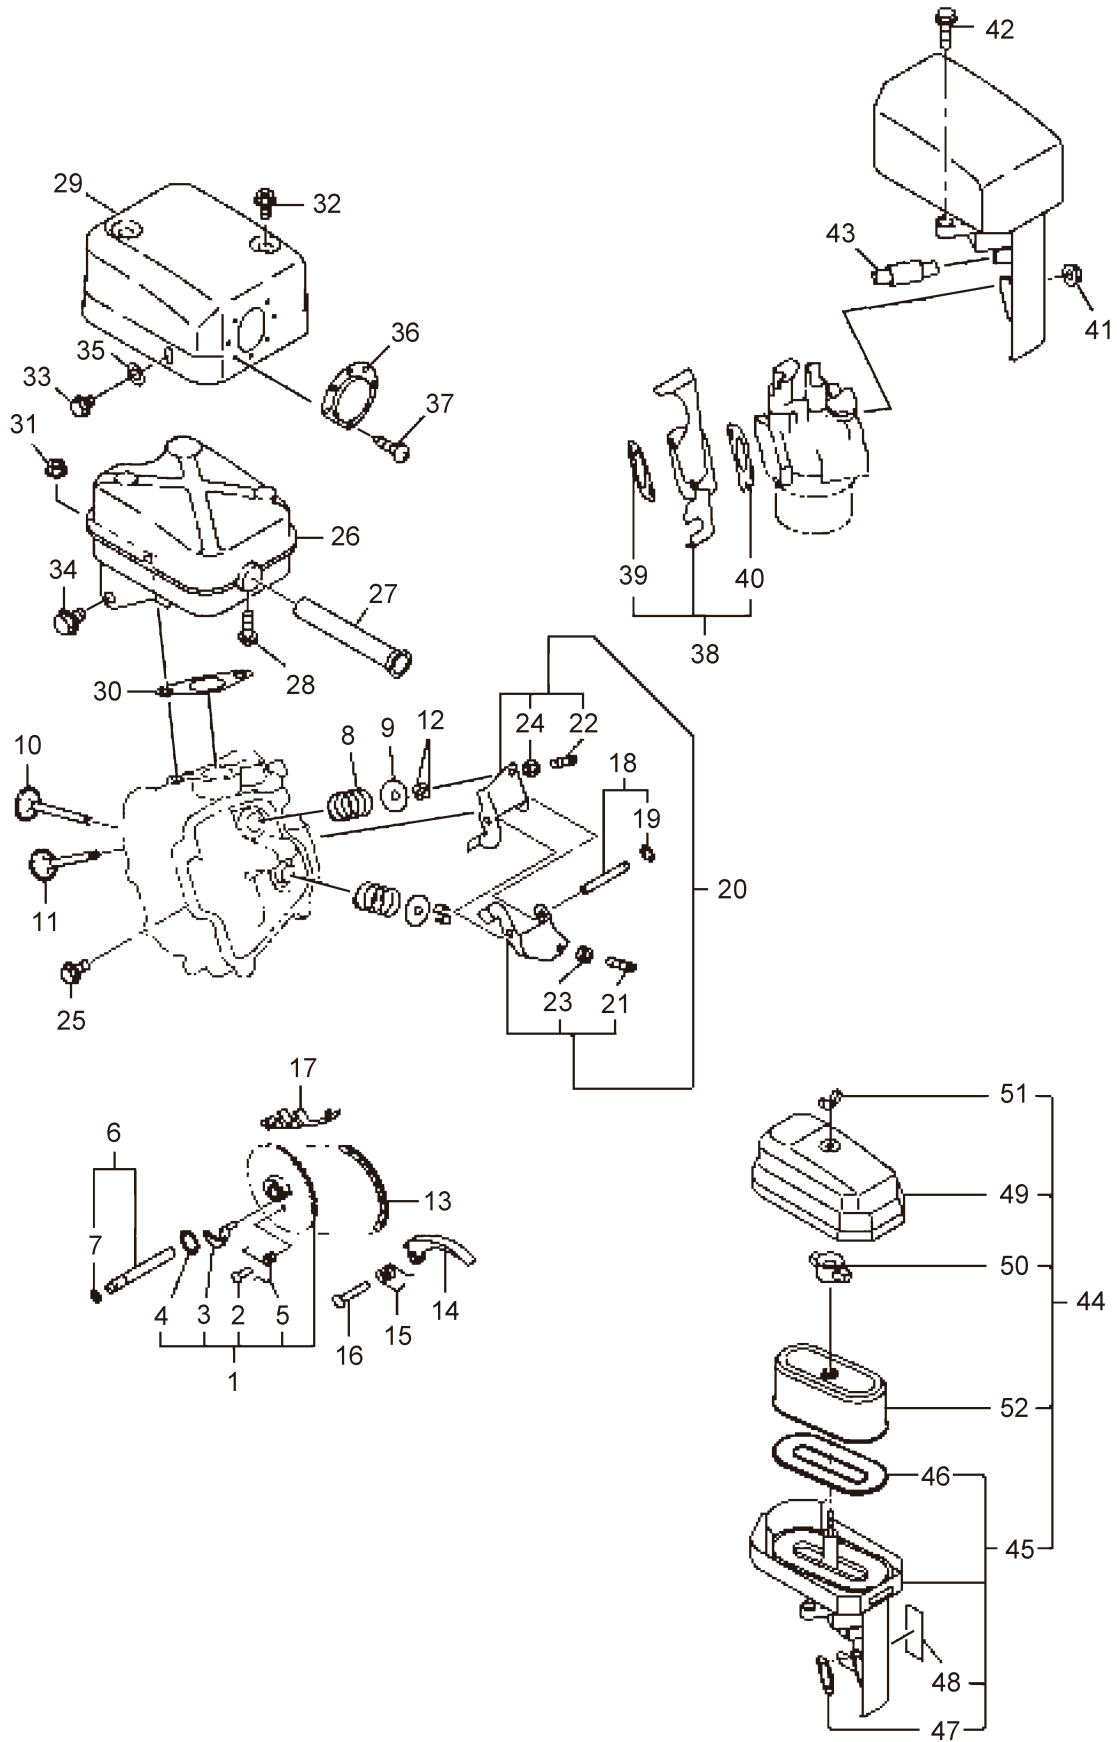

15. MSW1017
ENGINE (Air Cleaner, Muffler)

Ref. No.	Parts No.	Parts Name	Q'ty			Remarks
			1012	1017	1515	
15-1	420127	Cam Shaft Comp		1		Incl.2-5
15-2	647491	Spring Pin		1		
15-3	647492	Release Lever		1		
15-4	647493	Clip		1		
15-5	647494	Return Spring		1		
15-6	417061	Pin Comp		1		Incl.7
15-7	417062	O-Ring		1		
15-8	647495	Valve Spring		2		
15-9	644011	Spring Retainer		2		
15-10	647496	Intake Valve		1		
15-11	647497	Exhaust Valve		1		
15-12	644010	Collet Valve		4		
15-13	426064	Timing Chain Comp		1		
15-14	426051	Tentioner		1		
15-15	647500	Spring		1		
15-16	647501	Pin		1		Incl.19
15-17	426052	Chain Guide		1		
15-18	417067	Pin Comp		1		
15-19	641764	Clip		1		
15-20	420128	Rocker Arm Ass'y Set		1		
15-21	647506	Adjust Screw		1		
15-22	647506	Adjust Screw		1		
15-23	647507	Nut		1		
15-24	647507	Nut		1		
15-25	997940	Flange Bolt		1		
15-26	420129	Muffler Comp		1		
15-27	426291	Spark Arrester Comp		1		
15-28	647516	Tapping Screw		1		
15-29	426053	Muffler Cover Comp		1		
15-30	647511	Gasket		1		
15-31	997954	Nut		2		
15-32	647513	Tapping Bolt		2		
15-33	997943	Flange Bolt		1		
15-34	647514	Flange Bolt		1		
15-35	420130	Washer		1		
15-36	417070	Screen Comp		1		Incl.39,40
15-37	647516	Tapping Screw		2		
15-38	426054	Insulator Comp		1		
15-39	426055	Gasket		1		
15-40	426056	Gasket		1		
15-41	582587	Flange Nut		2		DUAL Incl.45-52 Incl.46-48
15-42	417071	Flange Bolt		1		
15-43	417072	Breather Pipe		1		
15-44	426057	Air Cleaner Ass'y		1		
15-45	420132	Base Comp		1