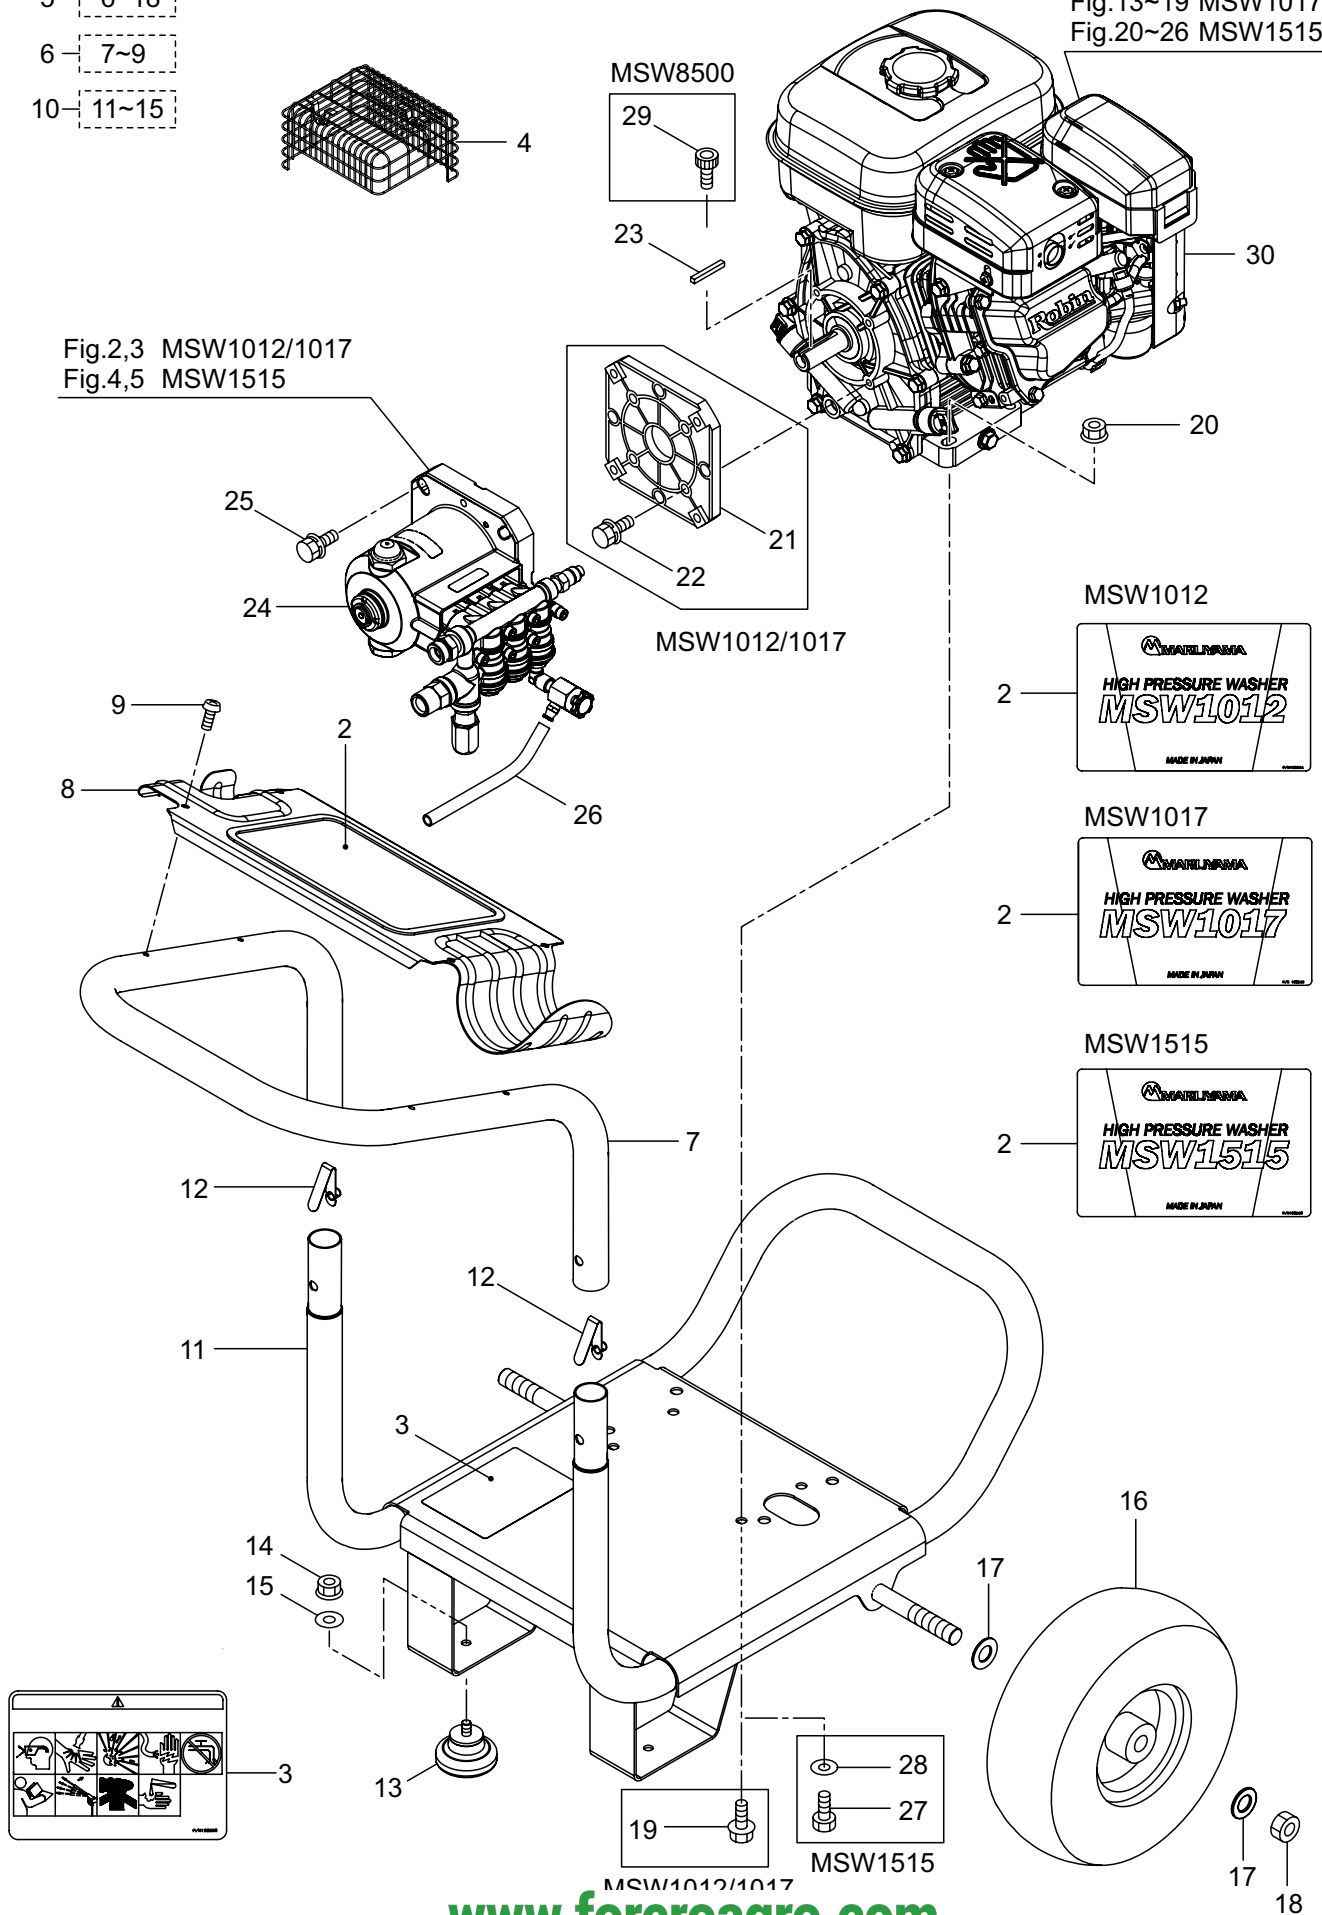

1. MSW1012/MSW1017/MSW1515

MAIN BODY

5 — 6~18

6 — 7~9

10 — 11~15

Fig.6~12 MSW1012
Fig.13~19 MSW1017
Fig.20~26 MSW1515

Fig.2,3 MSW1012/1017
Fig.4,5 MSW1515

MSW1012/1017

Ref. No.	Parts No.	Parts Name	Q'ty			Remarks
			1012	1017	1515	
1-1	316176	MSW1012	1			
1-1	316177	MSW1017		1		
1-1	316178	MSW1515			1	
1-2	133244	Label	1			MSW1012
1-2	133245	Label		1		MSW1017
1-2	133246	Label			1	MSW1515
1-3	133250	Label	1	1	1	
1-4	133222	Maffler Cover Comp	1	1		
1-4	133224	Maffler Cover Comp			1	
1-5	132647	Frame Ass'y	1	1	1	Incl.6-18
1-6	132681	Handle Ass'y	1	1	1	Incl.7-9
1-7	132747	Handle	1	1	1	
1-8	132682	Plate	1	1	1	
1-9	132683	Screw	4	4	4	M6x16
1-10	132748	Engine Base Ass'y	1	1	1	Incl.11-15
1-11	132680	Engine Base	1	1	1	
1-12	132684	Snap Button	2	2	2	
1-13	132688	Rubber Mount	2	2	2	30-M8X16
1-14	132689	Nut	2	2	2	M8
1-15	132941	Washer	2	2	2	M8
1-16	132685	Wheel	2	2	2	
1-17	132686	Washer	4	4	4	17.3x30xt2
1-18	132687	Nut	2	2	2	M16
1-19	092526	Bolt	4	4		M8x35
1-20	126201	Nut	4	4		M8
1-20	126567	Nut			4	M10
1-21	046271	Flange	1	1		
1-22	131212	Bolt	4	4		5/16-24UNFx20SM
1-23	547162	Key	1	1		3/16x3/16x38L
1-23	049411	Key			1	6.35x6.35x59
1-24	818587	MW4DNX46	1			
1-24	818588	MW4DNX65		1		
1-24	818589	MW67DX85			1	
1-25	541141	Bolt	4	4	4	3/8-35
1-26	132013	Vinyl Pipe	1	1	1	9x12x510
1-27	126532	Bolt			4	M10x40
1-28	126574	Washer			4	M10
1-29	126761	Cap Screw			1	M5x8
1-30	132690	Engine	1			EX170DM3460
1-30	132661	Engine		1		EX210DM2480
1-30	132668	Engine			1	EX270DM5180