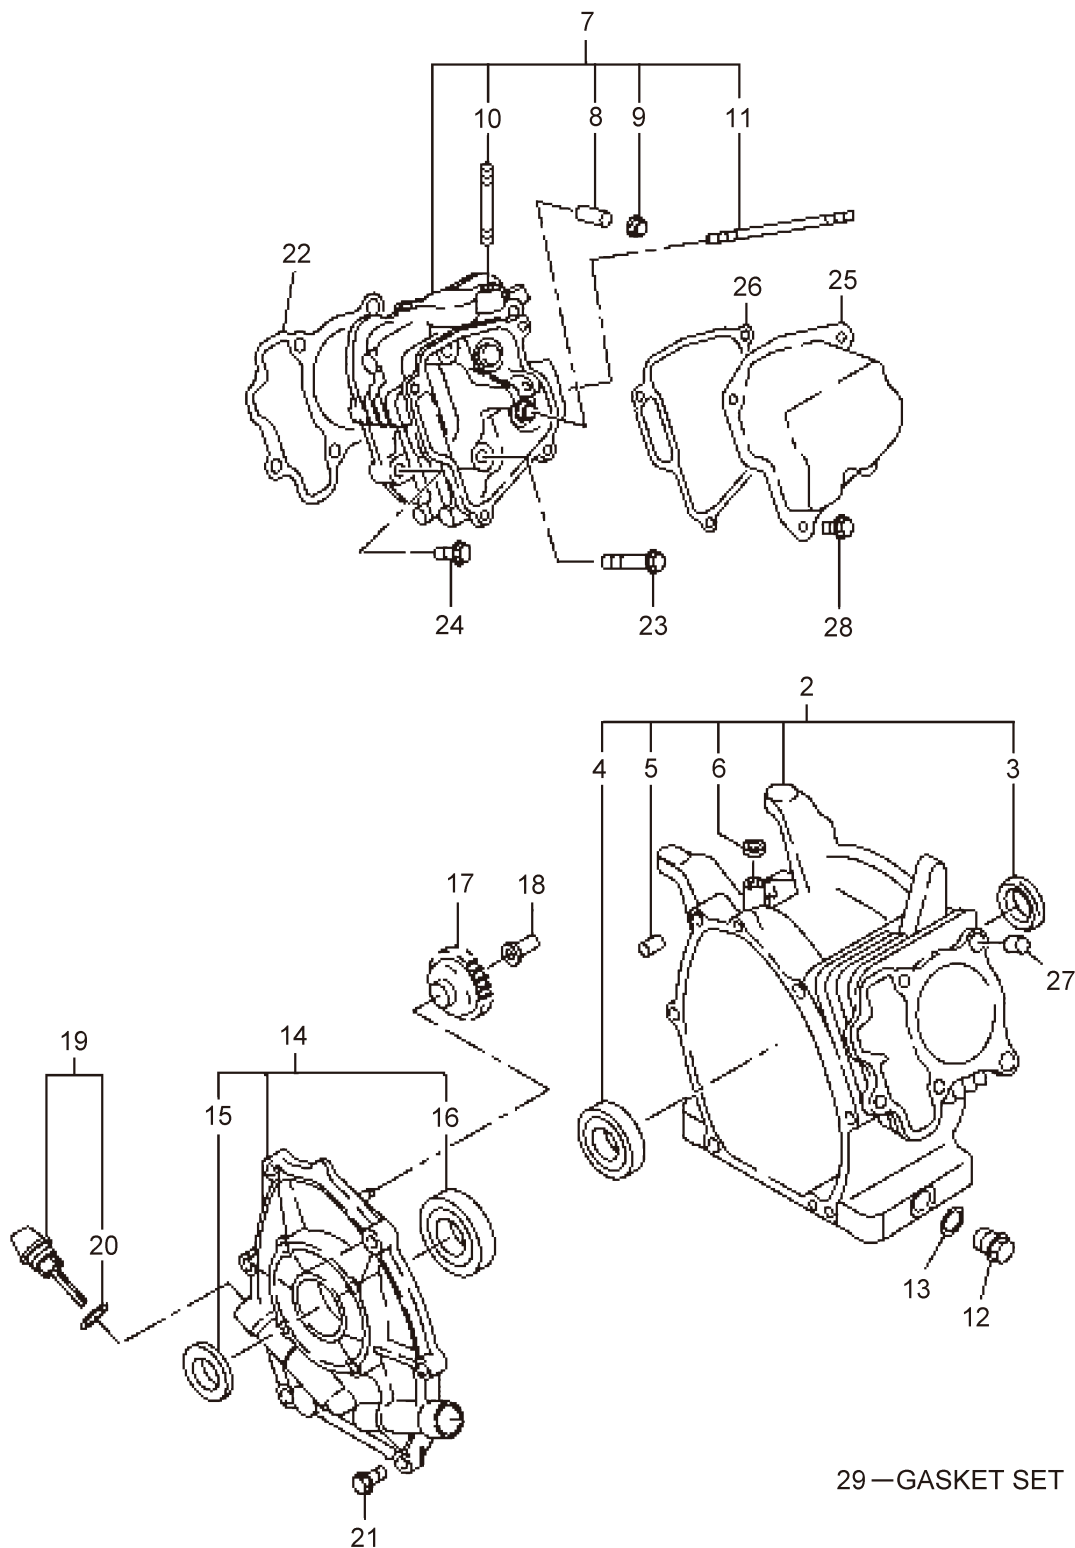

6. MSW1012
ENGINE (Crankcase, Cylinder Head)

Ref. No.	Parts No.	Parts Name	Q'ty			Remarks
			1012	1017	1515	
6-1	132690	Engine	1			EX170DM3460
6-2	426289	Crankcase Comp	1			Incl.3-6
6-3	647454	Oil Seal	1			
6-4	647455	Bearing	1			
6-5	647456	Pipe Knock	2			
6-6	647458	Oil Seal	1			
6-7	417108	Cylinder Head Comp	1			Incl.8-11
6-8	627981	Valve Guide	2			
6-9	647453	Stem Seal	1			
6-10	582498	Stud	2			
6-11	647457	Stud	2			
6-12	998006	Plug	2			
6-13	998005	Gasket	2			
6-14	426290	Main Bearing Cover C	1			Incl.15,16
6-15	647460	Oil Seal	1			
6-16	417040	Bearing	1			
6-17	417041	Governor Gear Comp	1			
6-18	417042	Governor Sleeve	1			
6-19	417044	Oil Ggauge Ass'y	2			Incl.20
6-20	417043	Gasket	2			
6-21	647466	Bolt	6			
6-22	420120	Gasket	1			
6-23	647469	Flange Bolt	4			
6-24	647470	Flange Bolt	1			
6-25	417047	Rocker Cover Comp	1			
6-26	647472	Gasket	1			
6-27	647456	Pipe Knock	2			
6-28	997940	Flange Bolt	4			
6-29	426049	Gasket Set	1