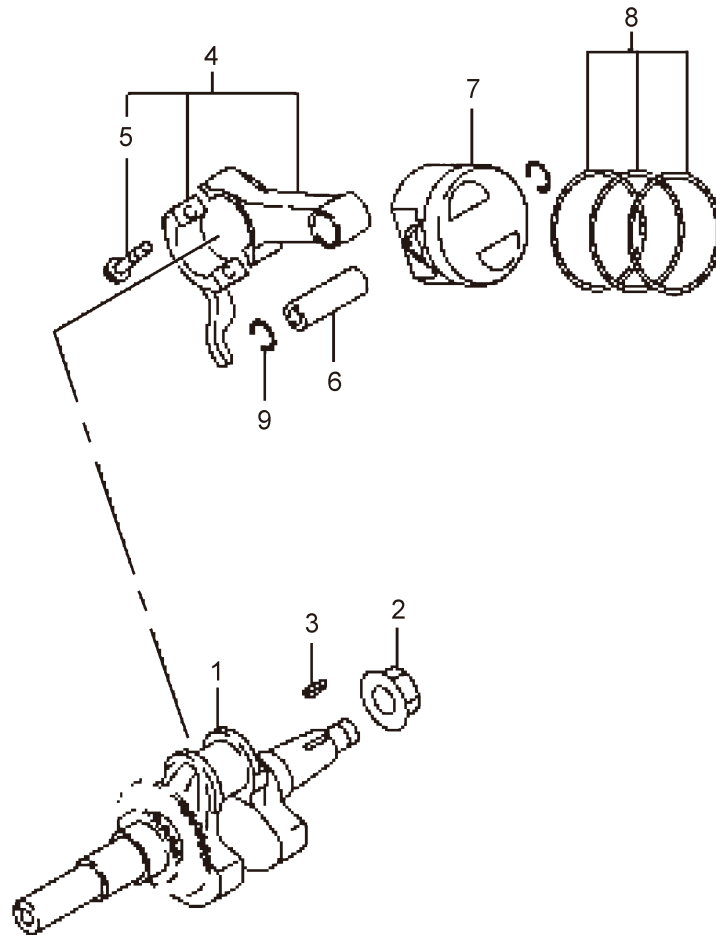

7. MSW1012
ENGINE (Crank Shaft, Piston)

Ref. No.	Parts No.	Parts Name	Q'ty			Remarks
			1012	1017	1515	
7-1	420122	Crankshaft Comp	1			
7-2	647475	Nut	1			
7-3	998021	Woodruff Key	1			
7-4	417112	Connecting Rod Ass'y	1			Incl.5
7-4	417113	Connecting Rod Ass'y	1			Incl.5 US0.25
7-5	647480	Connecting Rod Bolt	2			
7-6	417114	Piston Pin	1			
7-7	417115	Piston	1			STD
7-7	417116	Piston	1			OS0.25
7-7	417117	Piston	1			OS0.50
7-8	426050	Piston Ring Set	1			STD
7-8	417119	Piston Ring Set	1			OS0.25
7-8	417120	Piston Ring Set	1			OS0.50
7-9	998034	Clip	2