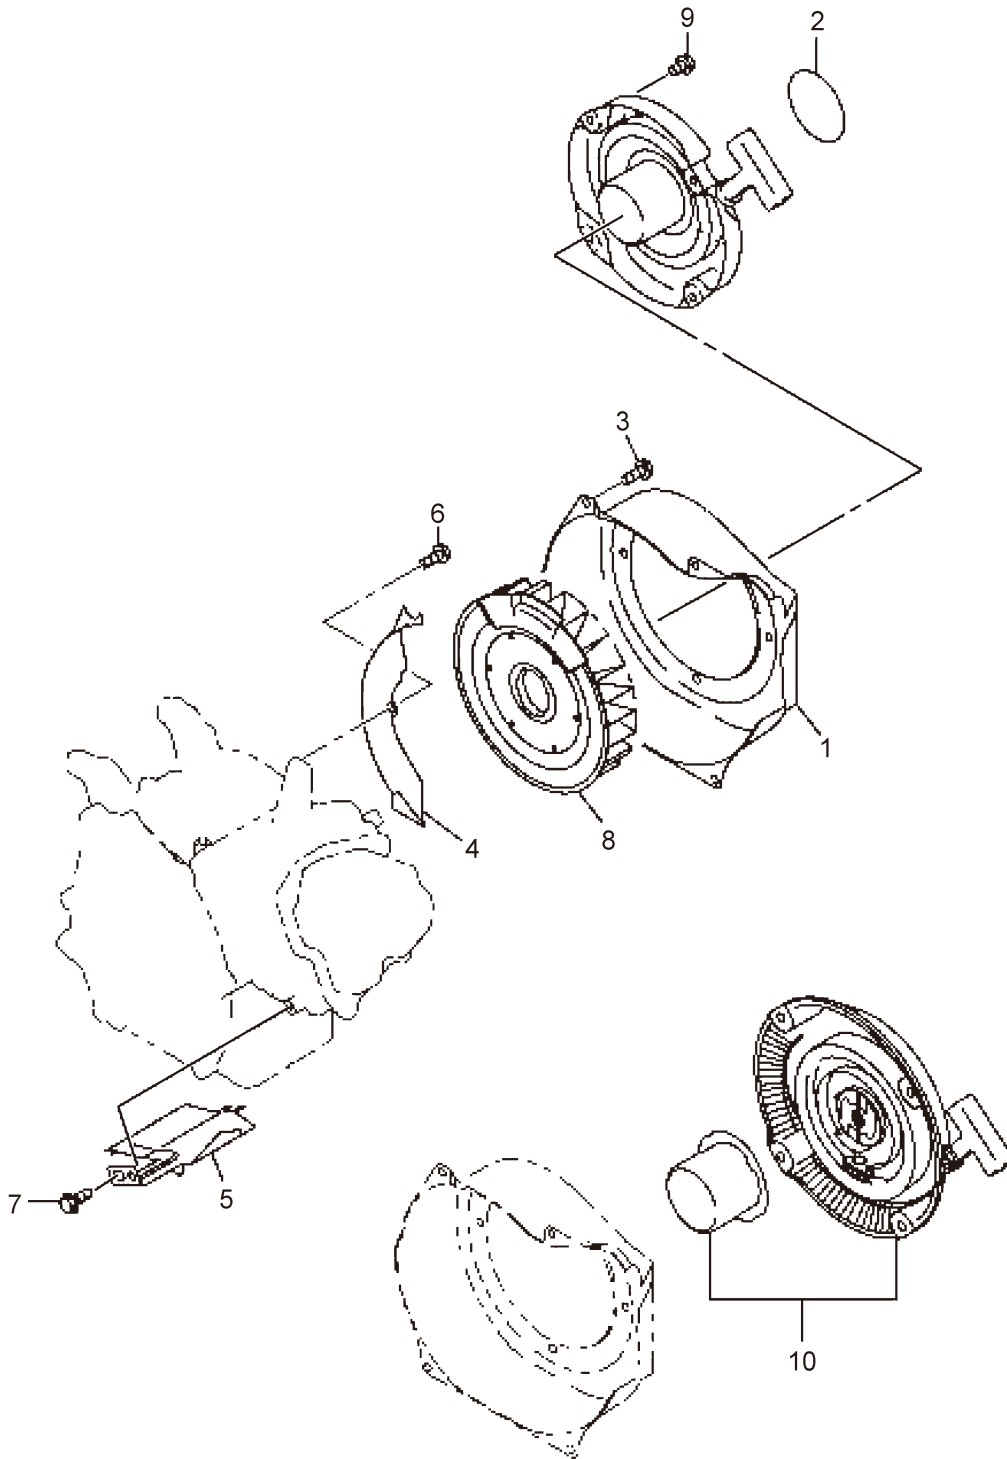

10. MSW1012
ENGINE (Recoil Starter)

Ref. No.	Parts No.	Parts Name	Q'ty			Remarks
			1012	1017	1515	
10-1	423499	Blower Housing Comp	1			TRADE MARK
10-2	426059	Label	1			
10-3	582563	Flange Bolt	4			
10-4	420136	Baffle Comp	1			
10-5	647549	Baffle	1			
10-6	647551	Flange Bolt	1			
10-7	997940	Flange Bolt	1			
10-8	420137	Cooling Blower	1			
10-9	582563	Flange Bolt	4			
10-10	420138	Recoil Starter Ass'y	1