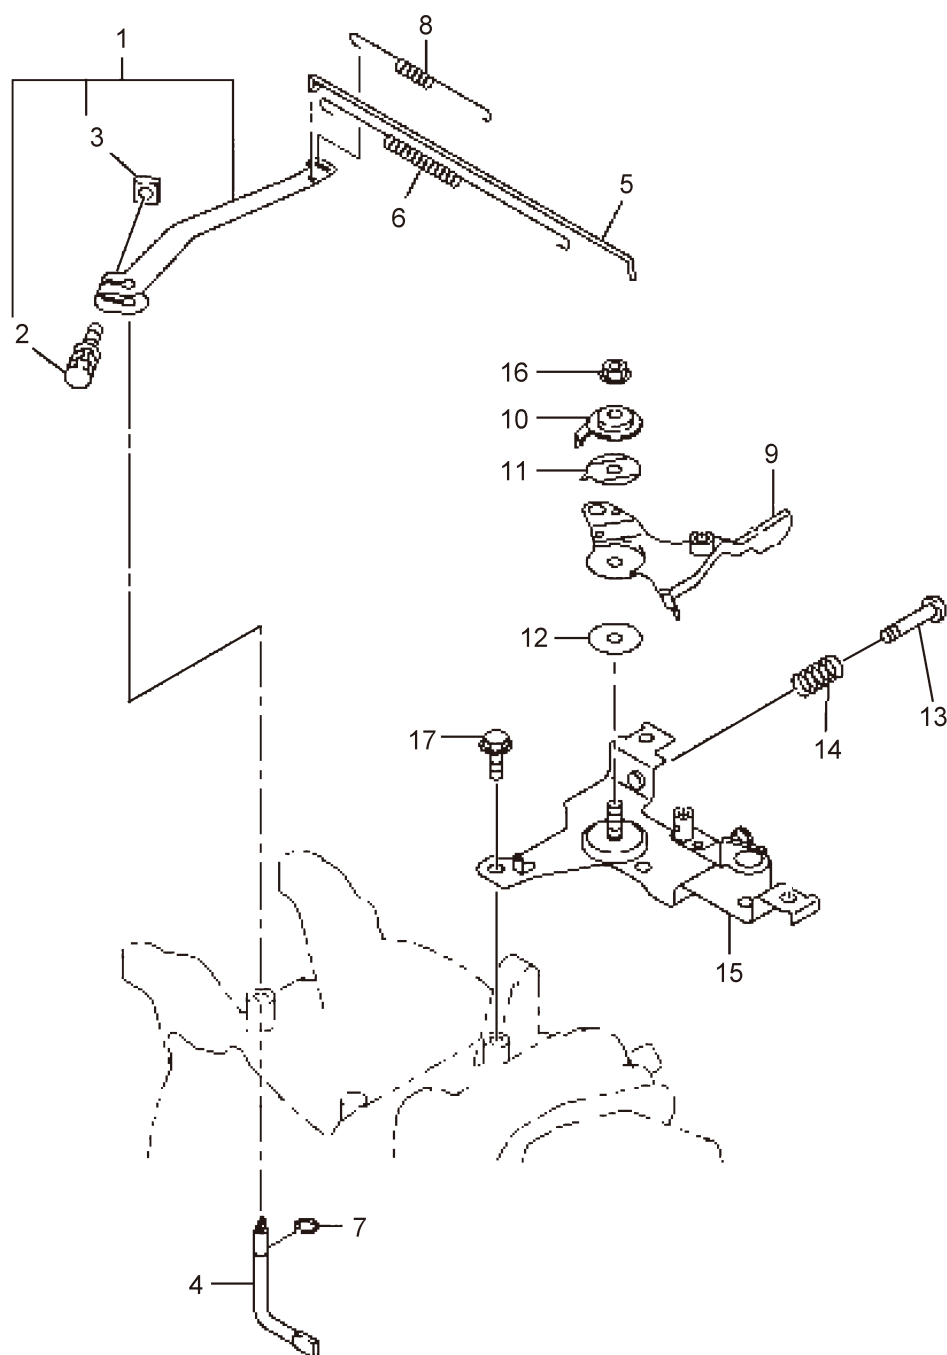

16. MSW1017
ENGINE (Governor)

Ref. No.	Parts No.	Parts Name	Q'ty			Remarks
			1012	1017	1515	
16-1	417077	Governor Lever Ass'y		1		Incl.2,3
16-2	997967	Bolt AY		1		
16-3	997968	Nut		1		
16-4	647530	Governor Shaft		1		
16-5	417126	Governor Rod		1		
16-6	647532	Rod Spring		1		
16-7	641764	Clip		1		
16-8	417079	Governor Spring		1		
16-9	417080	Speed Control Lever		1		
16-10	647538	Stop Plate		1		
16-11	647539	Washer		1		
16-12	647540	Friction Washer		1		
16-13	999965	Screw		1		
16-14	647541	Spring		1		
16-15	417081	Bracket		1		
16-16	647546	Self Lock Nut		1		
16-17	997940	Flange Bolt		2		