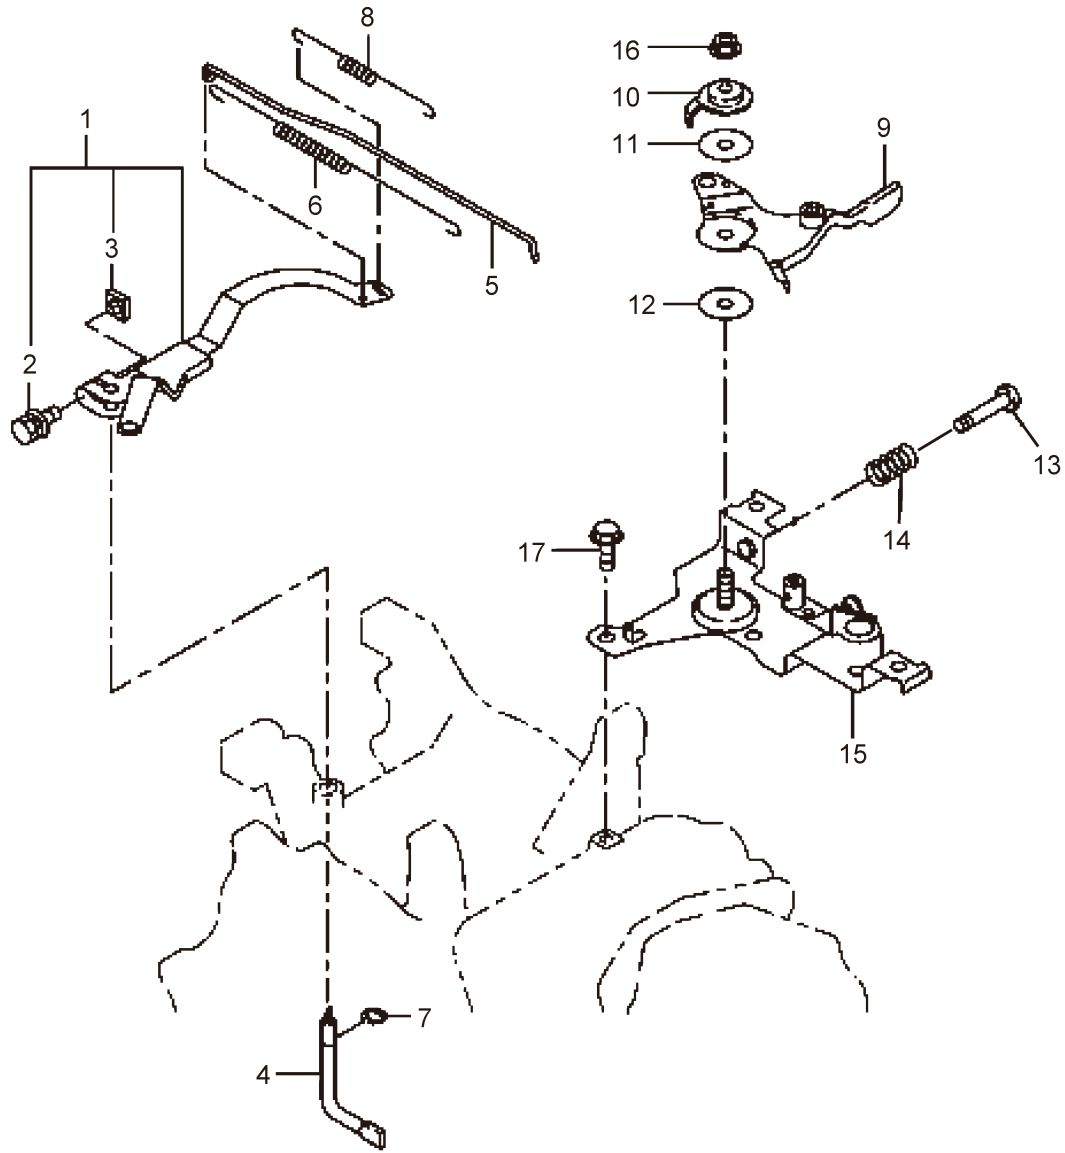

23. MSW1515
ENGINE (Governor)

Ref. No.	Parts No.	Parts Name	Q'ty			Remarks
			1012	1017	1515	
23-1	426460	Governor Lever Ass'y			1	Incl.2,3
23-2	997967	Bolt AY			1	
23-3	997968	Nut			1	
23-4	647530	Governor Shaft			1	
23-5	417078	Governor Rod			1	
23-6	647532	Rod Spring			1	
23-7	641764	Clip			1	
23-8	417079	Governor Spring			1	
23-9	417080	Speed Control Lever			1	
23-10	647538	Stop Plate			1	
23-11	647539	Washer			1	
23-12	647540	Friction Washer			1	
23-13	999965	Screw			1	
23-14	647541	Spring			1	
23-15	417081	Bracket			1	
23-16	647546	Self Lock Nut			1	
23-17	997940	Flange Bolt			2