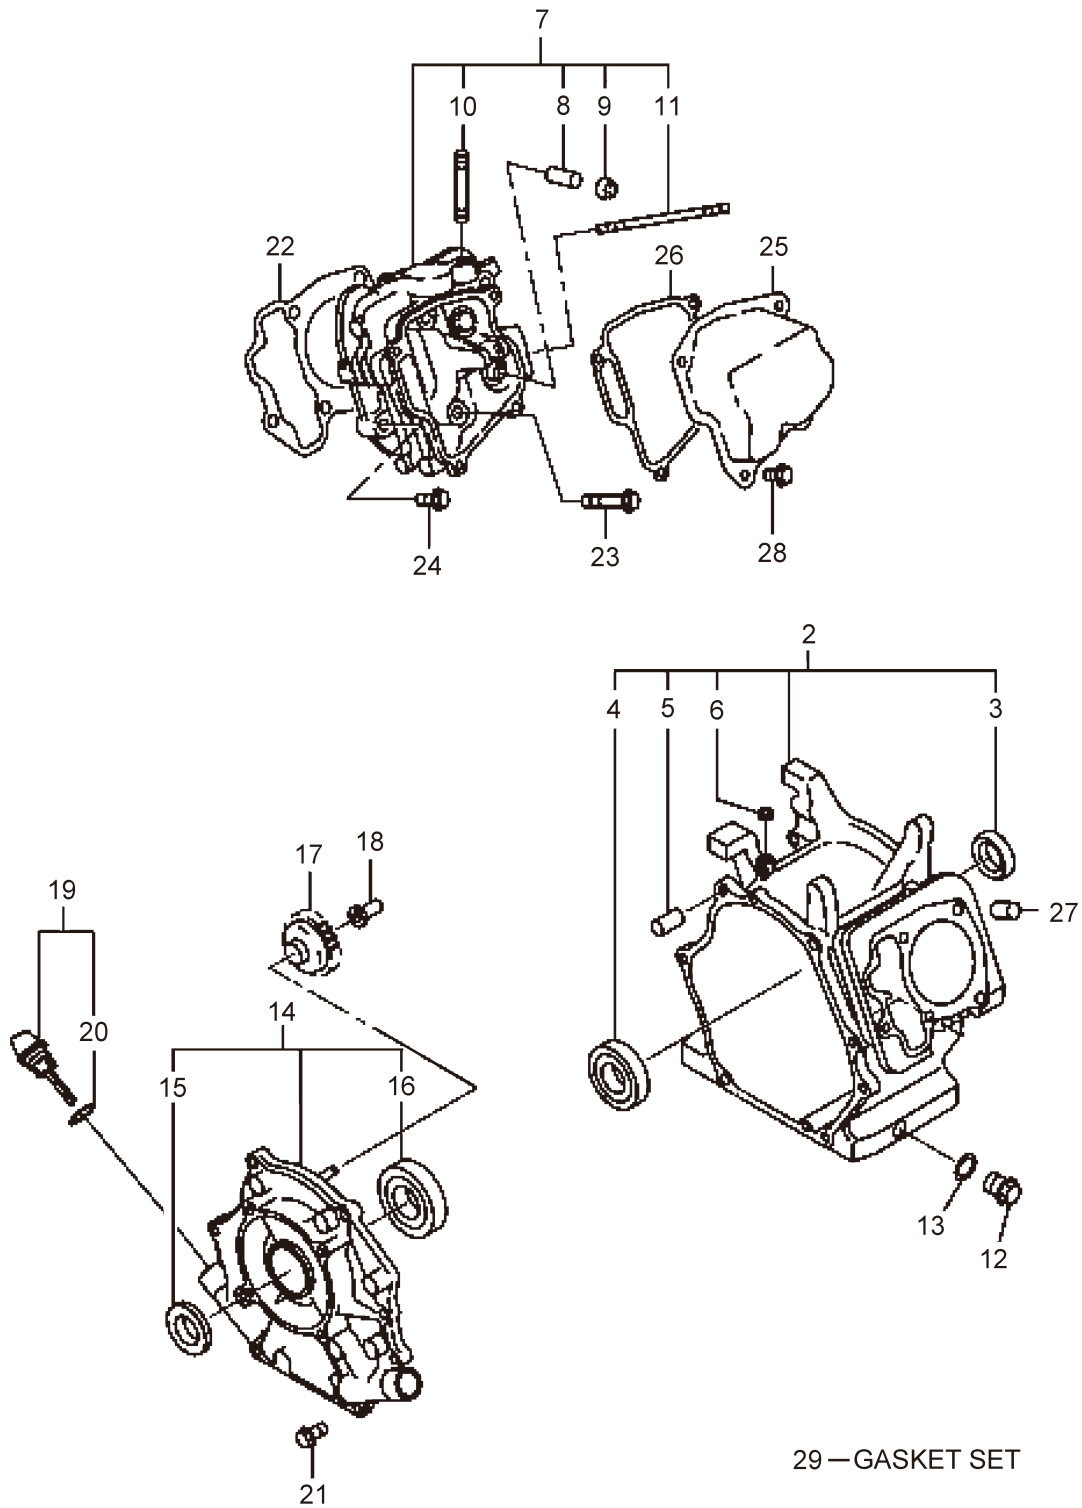

20. MSW1515
ENGINE (Crankcase, Cylinder Head)

Ref. No.	Parts No.	Parts Name	Q'ty			Remarks
			1012	1017	1515	
20-1	132668	Engine			1	EX270DM5180
20-2	426420	Crankcase Comp			1	Incl.3-6
20-3	426421	Oil Seal			1	
20-4	426422	Ball Bearing			1	
20-5	647456	Pipe Knock			2	
20-6	647458	Oil Seal			1	
20-7	426427	Cylinder Head Comp			1	Incl.8-11
20-8	627981	Valve Guide			2	
20-9	647453	Stem Seal			1	
20-10	582498	Stud			2	
20-11	426423	Stud			2	
20-12	998006	Plug			2	
20-13	998005	Gasket			2	
20-14	426424	Bearing Cover Comp			1	Incl.15,16
20-15	426421	Oil Seal			1	
20-16	426422	Ball Bearing			1	
20-17	417041	Governor Gear Comp			1	
20-18	417042	Governor Sleeve			1	
20-19	426426	Oil Gauge Ass'y			2	Incl.20
20-20	426425	Gasket			2	
20-21	647466	Bolt			7	
20-22	426428	Gasket			1	
20-23	647469	Flange Bolt			4	
20-24	647470	Flange Bolt			1	
20-25	417047	Rocker Cover Comp			1	
20-26	647472	Gasket			1	
20-27	647456	Pipe Knock			2	
20-28	997940	Flange Bolt			4	
20-29	426429	Gasket Set			1