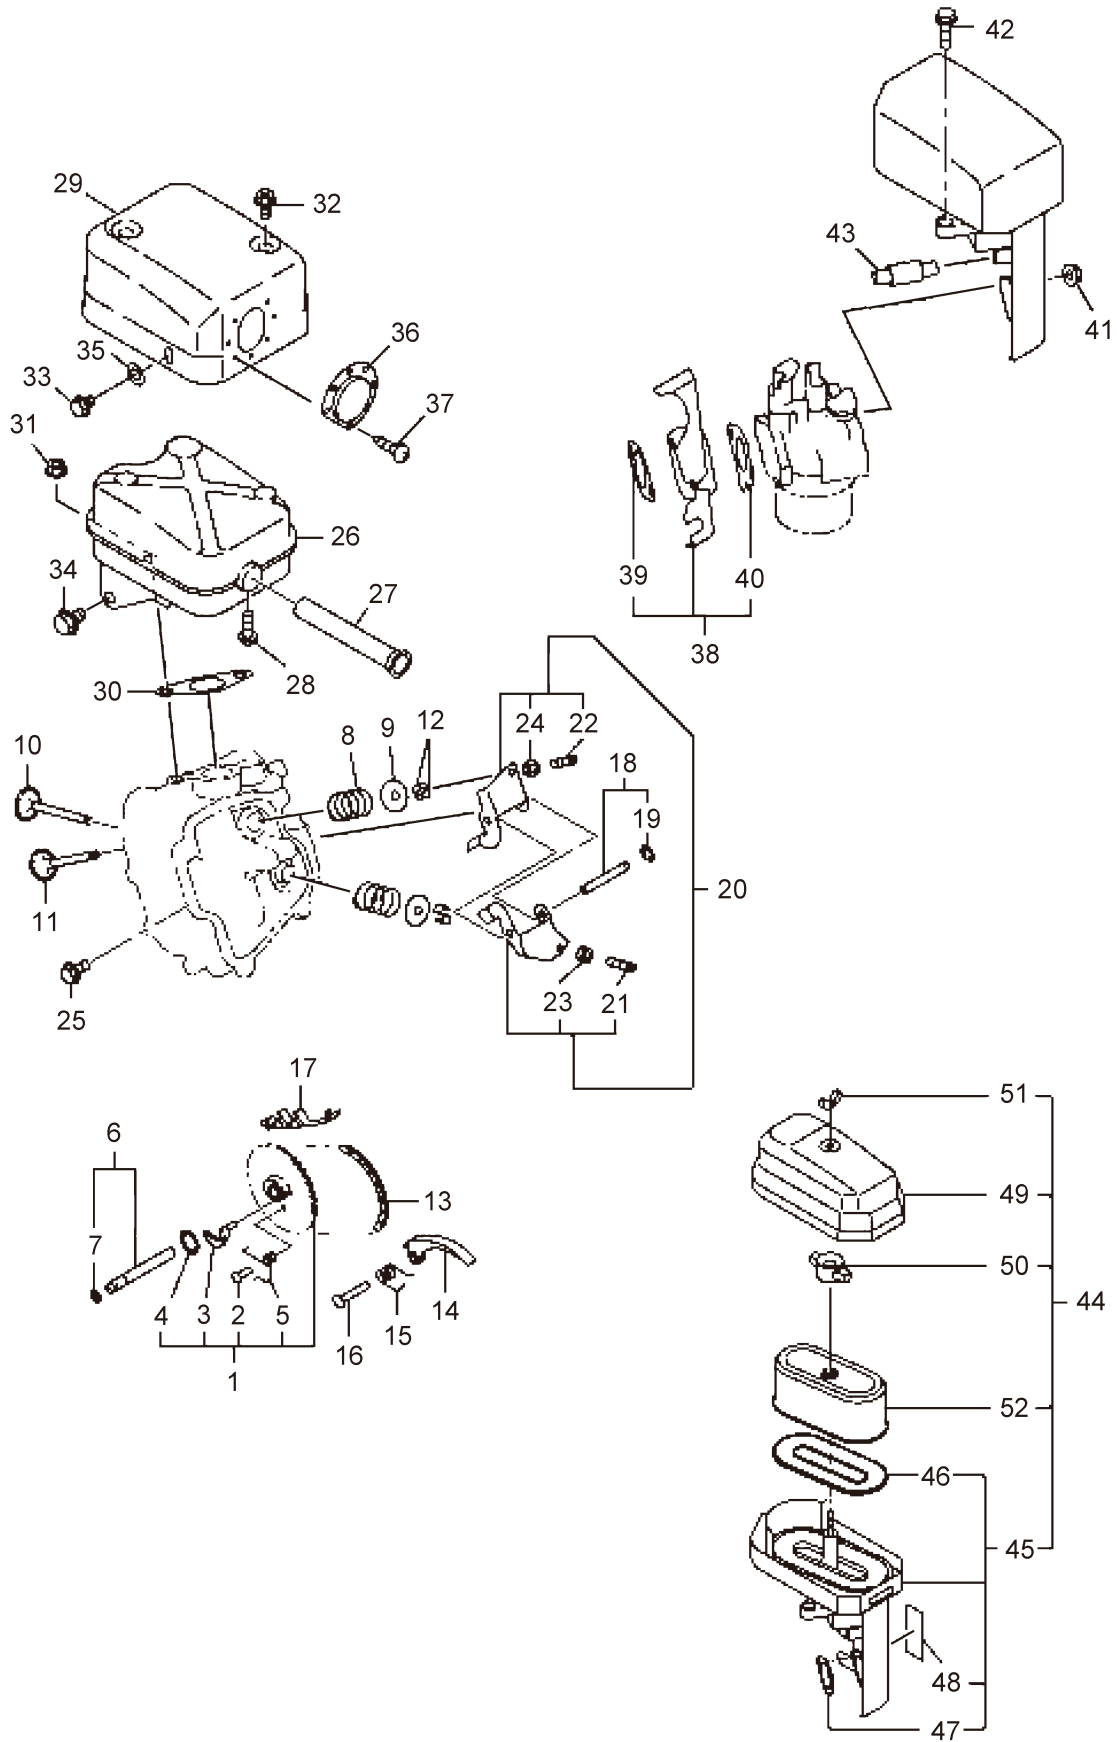

15. MSW1017
ENGINE (Air Cleaner, Muffler)

Ref. No.	Parts No.	Parts Name	Q'ty			Remarks
			1012	1017	1515	
15-46	647523	Packing		1		
15-47	647524	Packing		1		
15-48	647526	Label		1		
15-49	647525	Cover Comp		1		
15-50	420133	Wing Nut		1		
15-51	426058	Wing Nut		1		
15-52	647589	Element Set		1		DUAL