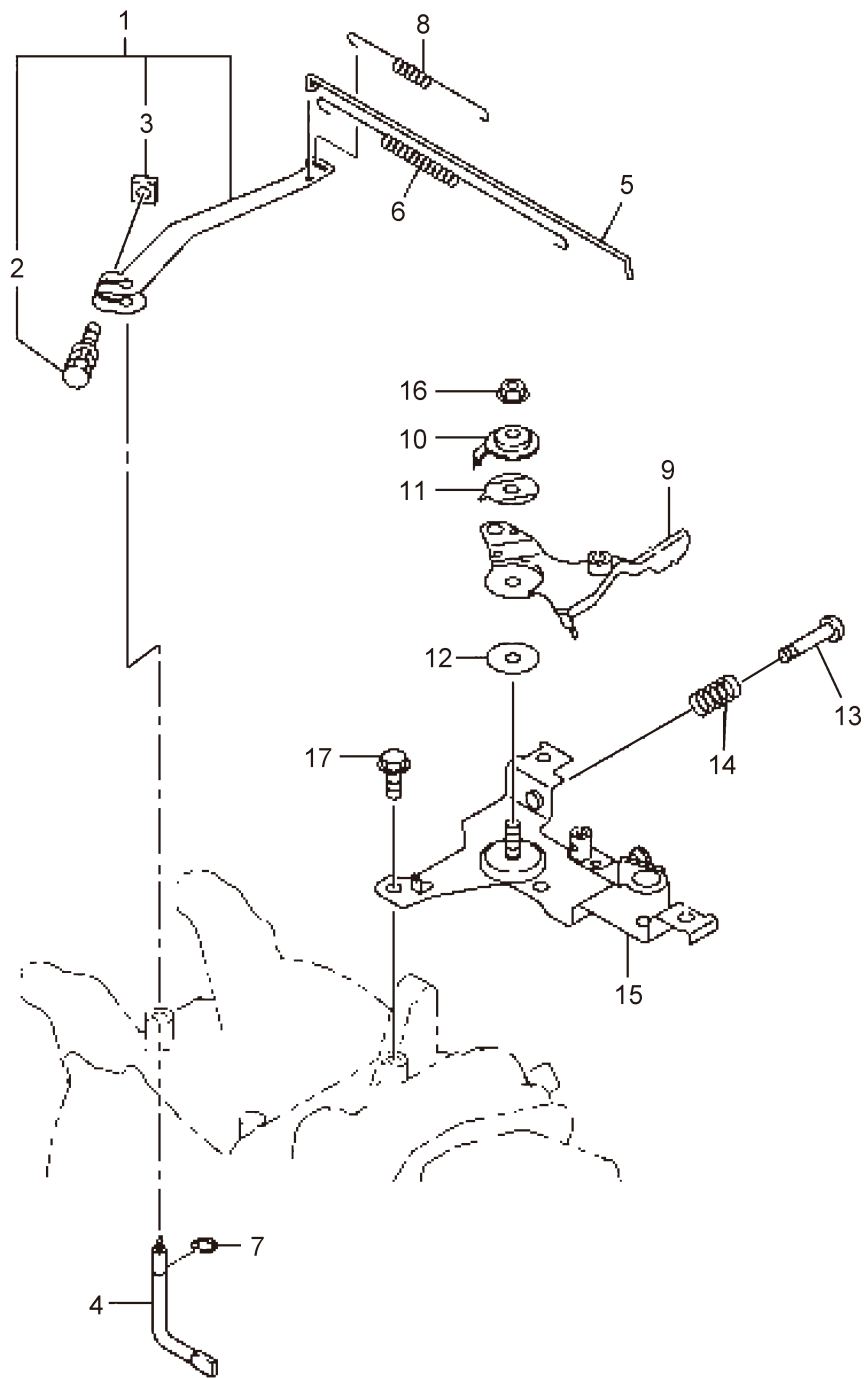

9. MSW1012
ENGINE (Governor)

Ref. No.	Parts No.	Parts Name	Q'ty			Remarks
			1012	1017	1515	
9-1	417077	Governor Lever Ass'y	1			Incl.2,3
9-2	997967	Bolt AY	1			
9-3	997968	Nut	1			
9-4	647530	Governor Shaft	1			
9-5	417126	Governor Rod	1			
9-6	647532	Rod Spring	1			
9-7	641764	Clip	1			
9-8	417079	Governor Spring	1			
9-9	417080	Speed Control Lever	1			
9-10	647538	Stop Plate	1			
9-11	647539	Washer	1			
9-12	647540	Friction Washer	1			
9-13	999965	Screw	1			
9-14	647541	Spring	1			
9-15	417081	Bracket	1			
9-16	647546	Self Lock Nut	1			
9-17	997940	Flange Bolt	2			