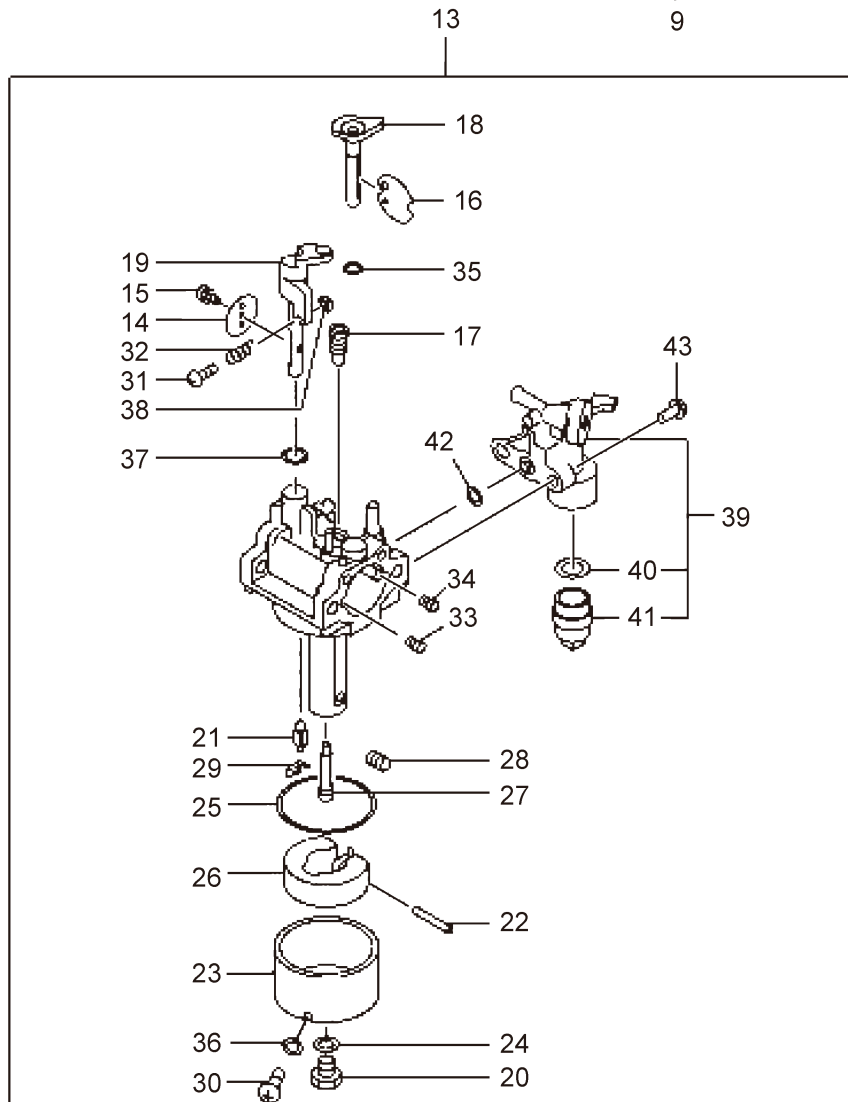

11. MSW1012
ENGINE (Fuel Tank, Carburetor)

Ref. No.	Parts No.	Parts Name	Q'ty			Remarks
			1012	1017	1515	
11-1	423505	Fuel Tank Comp	1			WARNING EX17
11-2	426313	Label	1			
11-3	426060	Label	1			
11-4	426314	Fuel Tank Cap Comp	1			
11-5	647560	Fuel Filter	1			
11-6	417137	Union	1			Incl.10,11
11-7	582587	Flange Nut	2			
11-8	628036	Flange Bolt	1			
11-9	426061	Fuel Pipe Comp	1			
11-10	426062	Rubber Pipe	1			
11-11	420144	Hose Clamp	2			Incl.14-43
11-12	647582	Choke Lever Comp	1			
11-13	420145	Carburetor Ass'y	1			
11-14	647566	Throttle Valve	1			
11-15	641980	Screw	1			
11-16	647567	Choke Valve	1			
11-17	639062	Pilot Jet	1			
11-18	647569	Choke Lever	1			
11-19	647570	Throttle Shaft-A	1			
11-20	597786	Bolt	1			
11-21	647571	Needle	1			
11-22	647572	Pin	1			
11-23	647573	Float Body Ass'y	1			
11-24	583876	Packing	1			
11-25	583877	Chamber Packing	1			
11-26	583878	Float AY	1			
11-27	417142	Main Nozzle	1			
11-28	420146	Main Jet	1			
11-29	639066	Clip	1			
11-30	647576	Screw	1			
11-31	582613	Screw	1			
11-32	417098	Spring	1			
11-33	631248	Air Jet	1			
11-34	647577	Air Jet	1			
11-35	628080	Seal	1			
11-36	647578	Packing	1			Incl.40,41
11-37	647579	Seal	1			
11-38	417099	Nut	1			
11-39	417100	Cock Body A	1			
11-40	417101	Packing	1			
11-41	417102	Cup	1			
11-42	417103	O-Ring	1			
11-43	417104	Screw	2