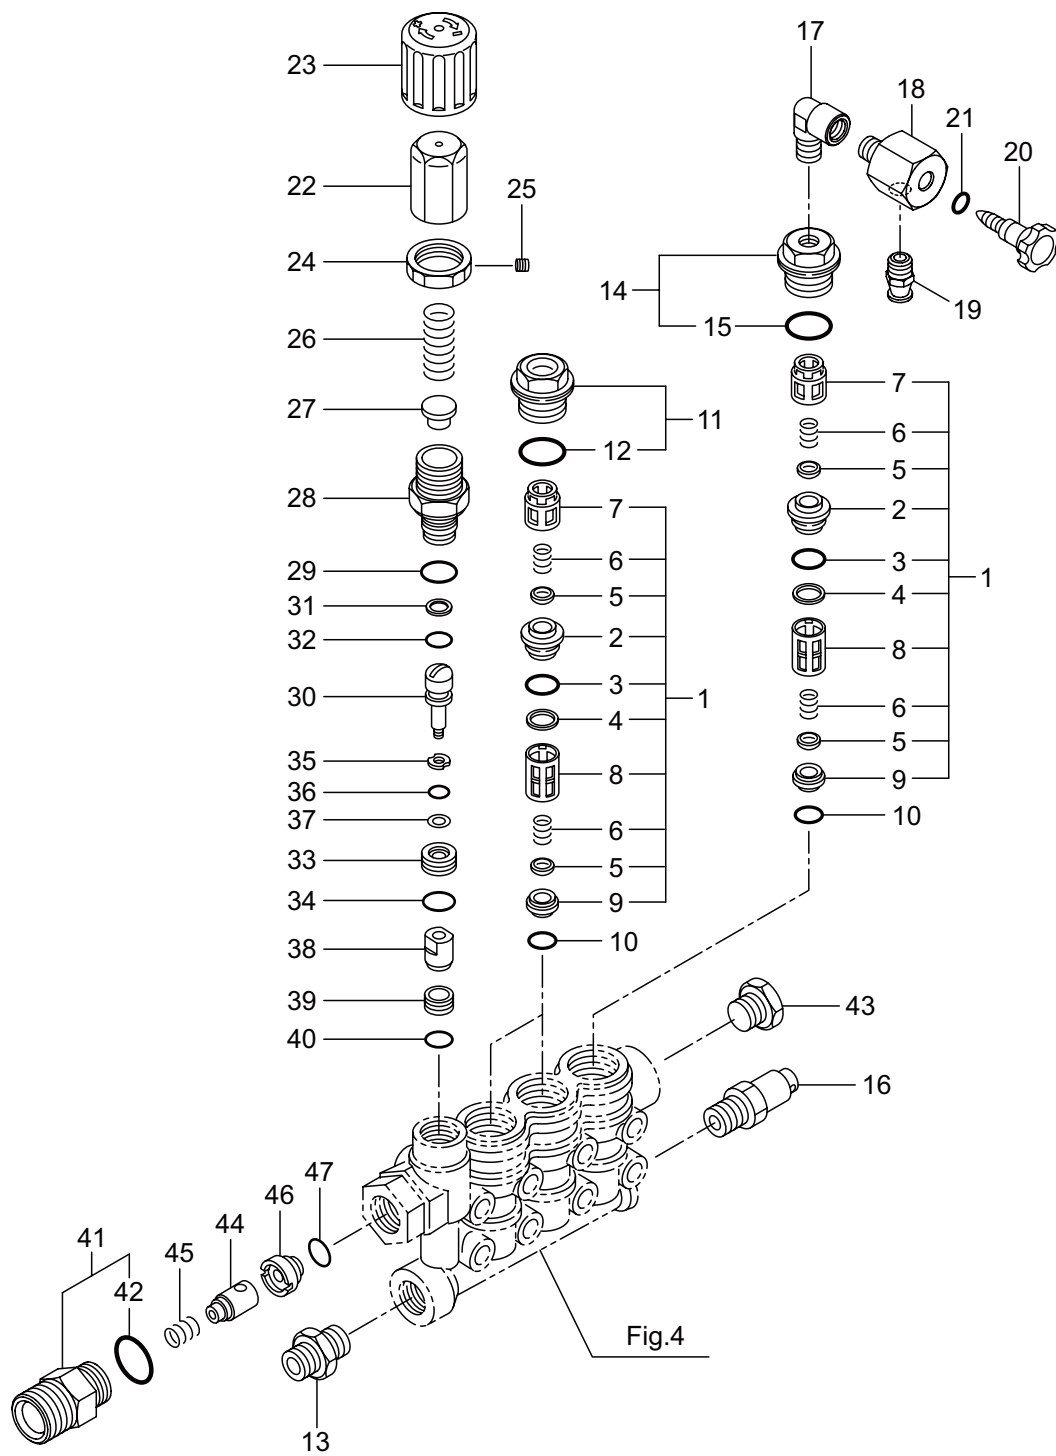

5. MSW1515
PUMP-2 (Valve)

Ref. No.	Parts No.	Parts Name	Q'ty			Remarks
			1012	1017	1515	
5-1	049375	Valve Ass'y			3	Incl.2-9
5-2	049376	Valve Seat			3	
5-3	043358	O-Ring			3	12.3x1.6
5-4	048361	Back-Up Ring			3	12.5x15x1
5-5	547098	Valve			6	
5-6	049354	Spring			6	0.5-11L
5-7	547441	Spring Retainer			3	
5-8	049377	Spring Retainer			3	
5-9	049378	Valve Seat			3	
5-10	026129	O-Ring			3	S12
5-11	049379	Plug Ass'y			2	Incl.12,13
5-12	049382	O-Ring			2	P20
5-13	028375	Nipple			1	1/2-14NPTxG1/2
5-14	132672	Plug Ass'y			1	Incl.15
5-15	049382	O-Ring			1	P20
5-16	132652	Valve			1	
5-17	131185	Elbow			1	
5-18	541778	Air Bleeder			1	
5-19	541559	Adapter			1	
5-20	027441	Needle Valve			1	
5-21	011341	O-Ring			1	3x2
5-22	049099	Pressure Regulator Cap			1	
5-23	049100	Cap			1	
5-24	125521	Nut			1	M25x1
5-25	088953	Cap Screw			1	M4x4
5-26	045198	Spring			1	4.5-45L
5-27	049101	Plate			1	
5-28	049102	Piston Guide			1	
5-29	026133	O-Ring			1	S16
5-30	049103	Piston			1	
5-31	129638	Back-Up Ring			1	P9
5-32	049104	O-Ring			1	P9
5-33	049105	Sleeve			1	
5-34	049106	O-Ring			1	S15
5-35	049107	Washer			1	
5-36	022056	O-Ring			1	P7
5-37	049123	Back-Up Ring			1	7x10x1.25
5-38	049383	Valve			1	
5-39	049384	Valve Seat			1	
5-40	013965	O-Ring			1	S12
5-41	132674	Adapter Ass'y			1	Incl.42
5-42	026133	O-Ring			1	S16
5-43	043633	Plug			1	3/8-18NPT
5-44	049245	Valve Comp			1	
5-45	117275	Spring			1