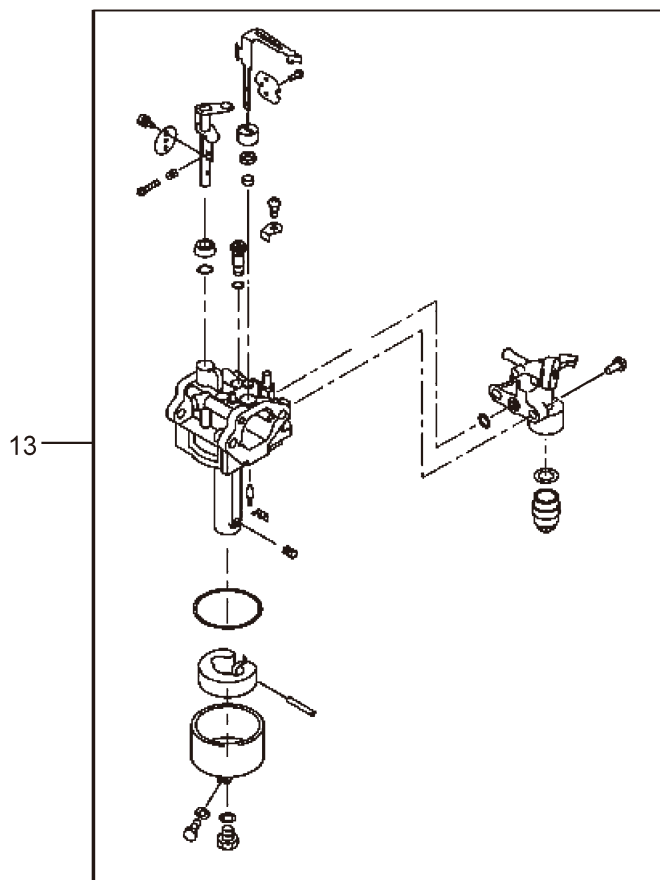

25. MSW1515
ENGINE (Fuel Tank, Carburetor)

Ref. No.	Parts No.	Parts Name	Q'ty			Remarks
			1012	1017	1515	
25-1	426465	Fuel Tank Comp			1	
25-2	426313	Label			1	WARNING
25-3	426466	Label			1	
25-4	426467	Fuel Tank Cap Comp			1	
25-5	647560	Fuel Filter			1	
25-6	417137	Union			1	
25-7	997954	Nut			2	
25-8	647477	Flange Bolt			2	
25-9	426468	Fuel Pipe Comp			1	Incl.10,11
25-10	426469	Rubber Pipe			1	
25-11	420144	Hose Clamp			2	
25-12	647582	Choke Lever Comp			1	
25-13	426470	Carburetor Ass'y			1