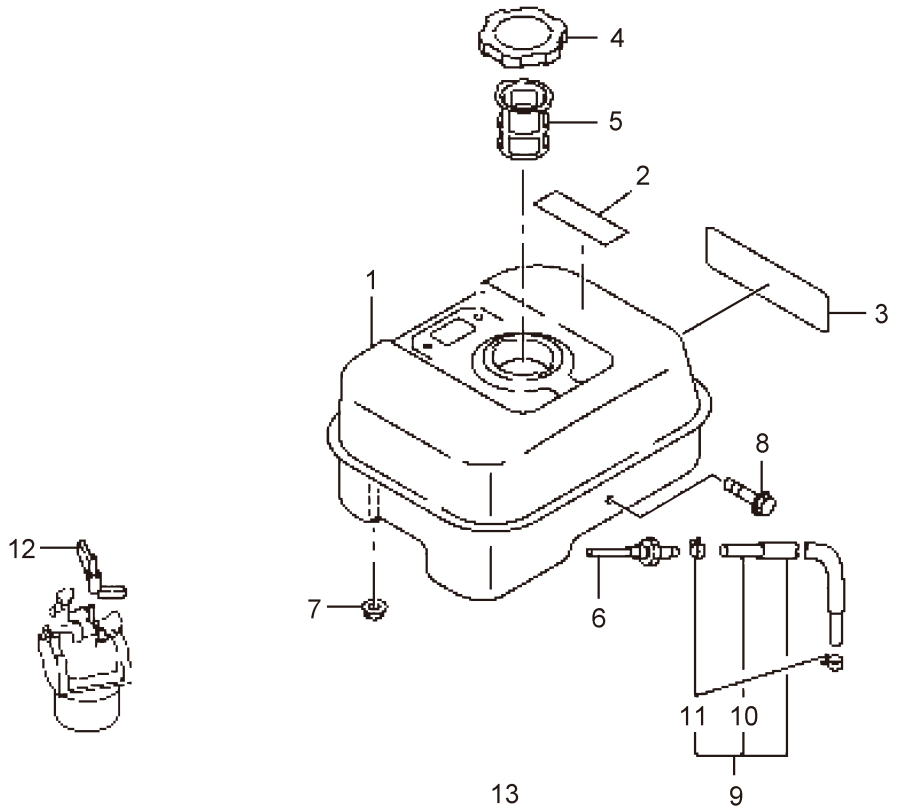

11. MSW1012
ENGINE (Fuel Tank, Carburetor)

Ref. No.	Parts No.	Parts Name	Q'ty			Remarks
			1012	1017	1515	
11-1	423505	Fuel Tank Comp	1			WARNING EX17
11-2	426313	Label	1			
11-3	426060	Label	1			
11-4	426314	Fuel Tank Cap Comp	1			
11-5	647560	Fuel Filter	1			
11-6	417137	Union	1			Incl.10,11
11-7	582587	Flange Nut	2			
11-8	628036	Flange Bolt	1			
11-9	426061	Fuel Pipe Comp	1			
11-10	426062	Rubber Pipe	1			
11-11	420144	Hose Clamp	2			Incl.14-43
11-12	647582	Choke Lever Comp	1			
11-13	420145	Carburetor Ass'y	1			
11-14	647566	Throttle Valve	1			
11-15	641980	Screw	1			
11-16	647567	Choke Valve	1			
11-17	639062	Pilot Jet	1			
11-18	647569	Choke Lever	1			
11-19	647570	Throttle Shaft-A	1			
11-20	597786	Bolt	1			
11-21	647571	Needle	1			
11-22	647572	Pin	1			
11-23	647573	Float Body Ass'y	1			
11-24	583876	Packing	1			
11-25	583877	Chamber Packing	1			
11-26	583878	Float AY	1			
11-27	417142	Main Nozzle	1			
11-28	420146	Main Jet	1			
11-29	639066	Clip	1			
11-30	647576	Screw	1			
11-31	582613	Screw	1			
11-32	417098	Spring	1			
11-33	631248	Air Jet	1			
11-34	647577	Air Jet	1			
11-35	628080	Seal	1			
11-36	647578	Packing	1			Incl.40,41
11-37	647579	Seal	1			
11-38	417099	Nut	1			
11-39	417100	Cock Body A	1			
11-40	417101	Packing	1			
11-41	417102	Cup	1			
11-42	417103	O-Ring	1			
11-43	417104	Screw	2