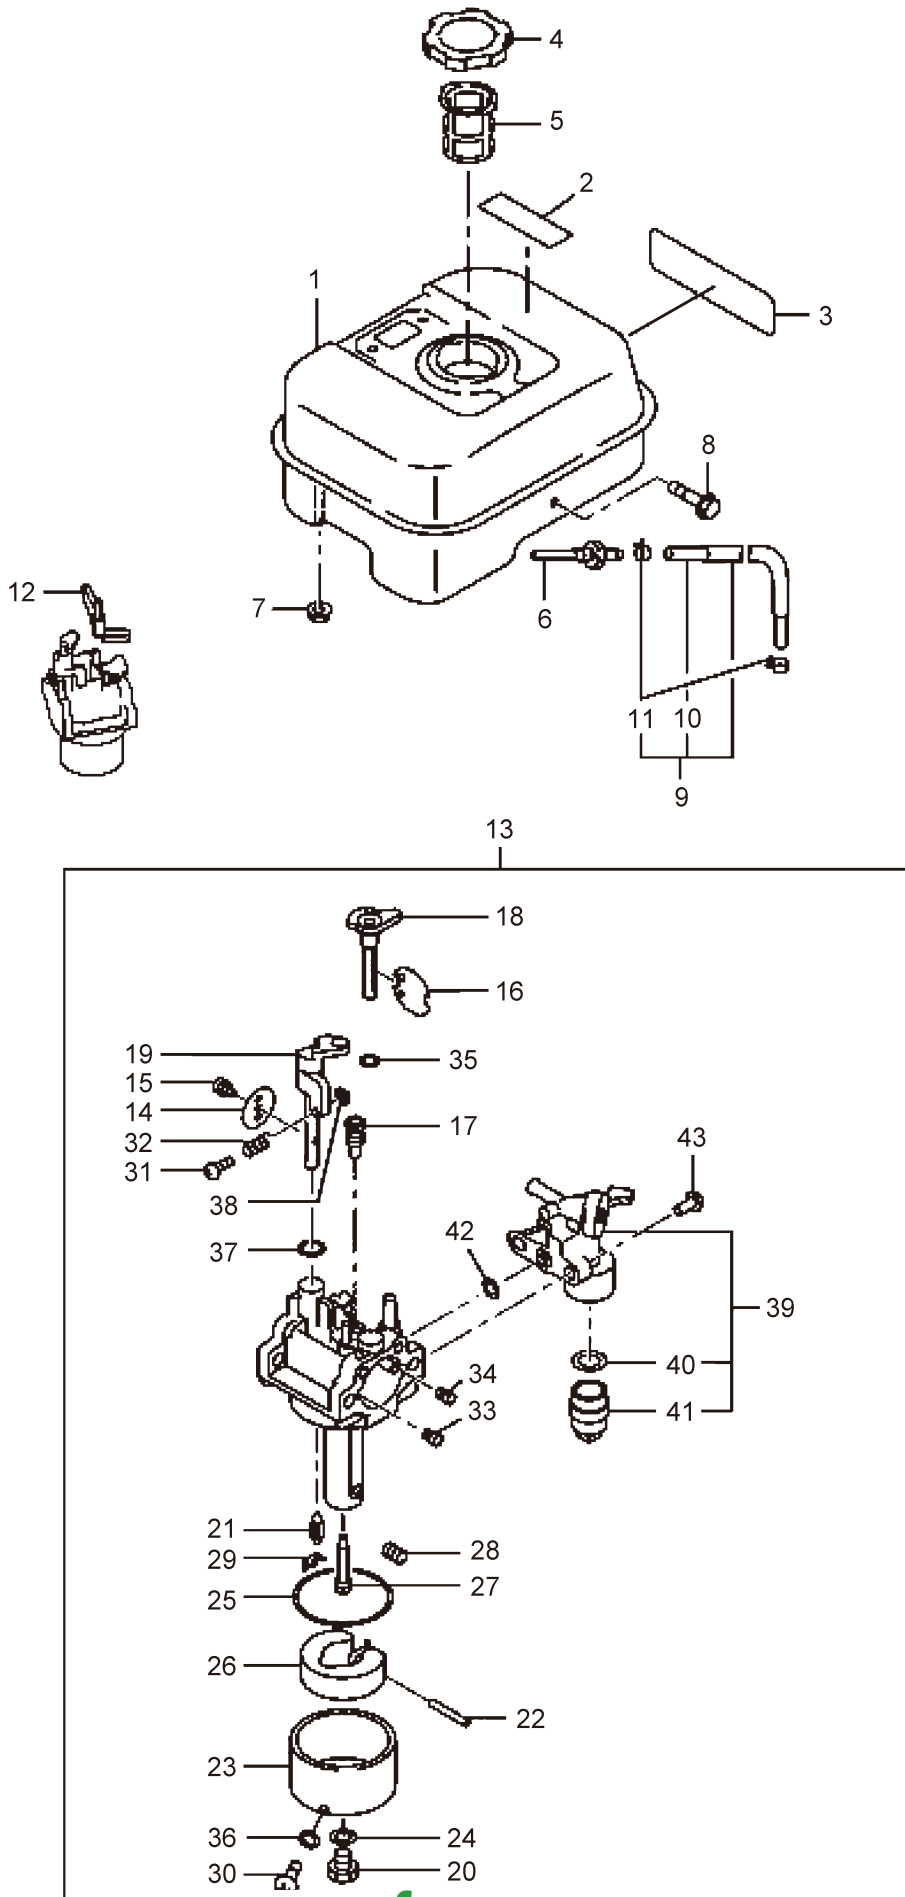

18. MSW1017
ENGINE (Fuel Tank, Carburetor)

Ref. No.	Parts No.	Parts Name	Q'ty			Remarks
			1012	1017	1515	
18-1	423505	Fuel Tank Comp		1		
18-2	426313	Label		1		WARNING
18-3	426068	Label		1		EX21
18-4	426314	Fuel Tank Cap Comp		1		
18-5	647560	Fuel Filter		1		
18-6	417137	Union		1		
18-7	582587	Flange Nut		2		
18-8	628036	Flange Bolt		1		
18-9	426069	Fuel Pipe Comp		1		Incl.10,11
18-10	426070	Rubber Pipe		1		
18-11	420144	Hose Clamp		2		
18-12	647582	Choke Lever Comp		1		
18-13	426071	Carburetor Ass'y		1		Incl.14-43
18-14	647566	Throttle Valve		1		
18-15	641980	Screw		1		
18-16	647567	Choke Valve		1		
18-17	647568	Pilot Jet		1		
18-18	647569	Choke Lever		1		
18-19	647570	Throttle Shaft-A		1		
18-20	597786	Bolt		1		
18-21	647571	Needle		1		
18-22	647572	Pin		1		
18-23	647573	Float Body Ass'y		1		
18-24	583876	Packing		1		
18-25	583877	Chamber Packing		1		
18-26	583878	Float AY		1		
18-27	647574	Main Nozzle		1		
18-28	647575	Main Jet		1		
18-29	639066	Clip		1		
18-30	647576	Screw		1		
18-31	582613	Screw		1		
18-32	417098	Spring		1		
18-33	599849	Air Jet		1		
18-34	647577	Air Jet		1		
18-35	628080	Seal		1		
18-36	647578	Packing		1		
18-37	647579	Seal		1		
18-38	417099	Nut		1		
18-39	417100	Cock Body A		1		Incl.40,41
18-40	417101	Packing		1		
18-41	417102	Cup		1		
18-42	417103	O-Ring		1		
18-43	417104	Screw		2