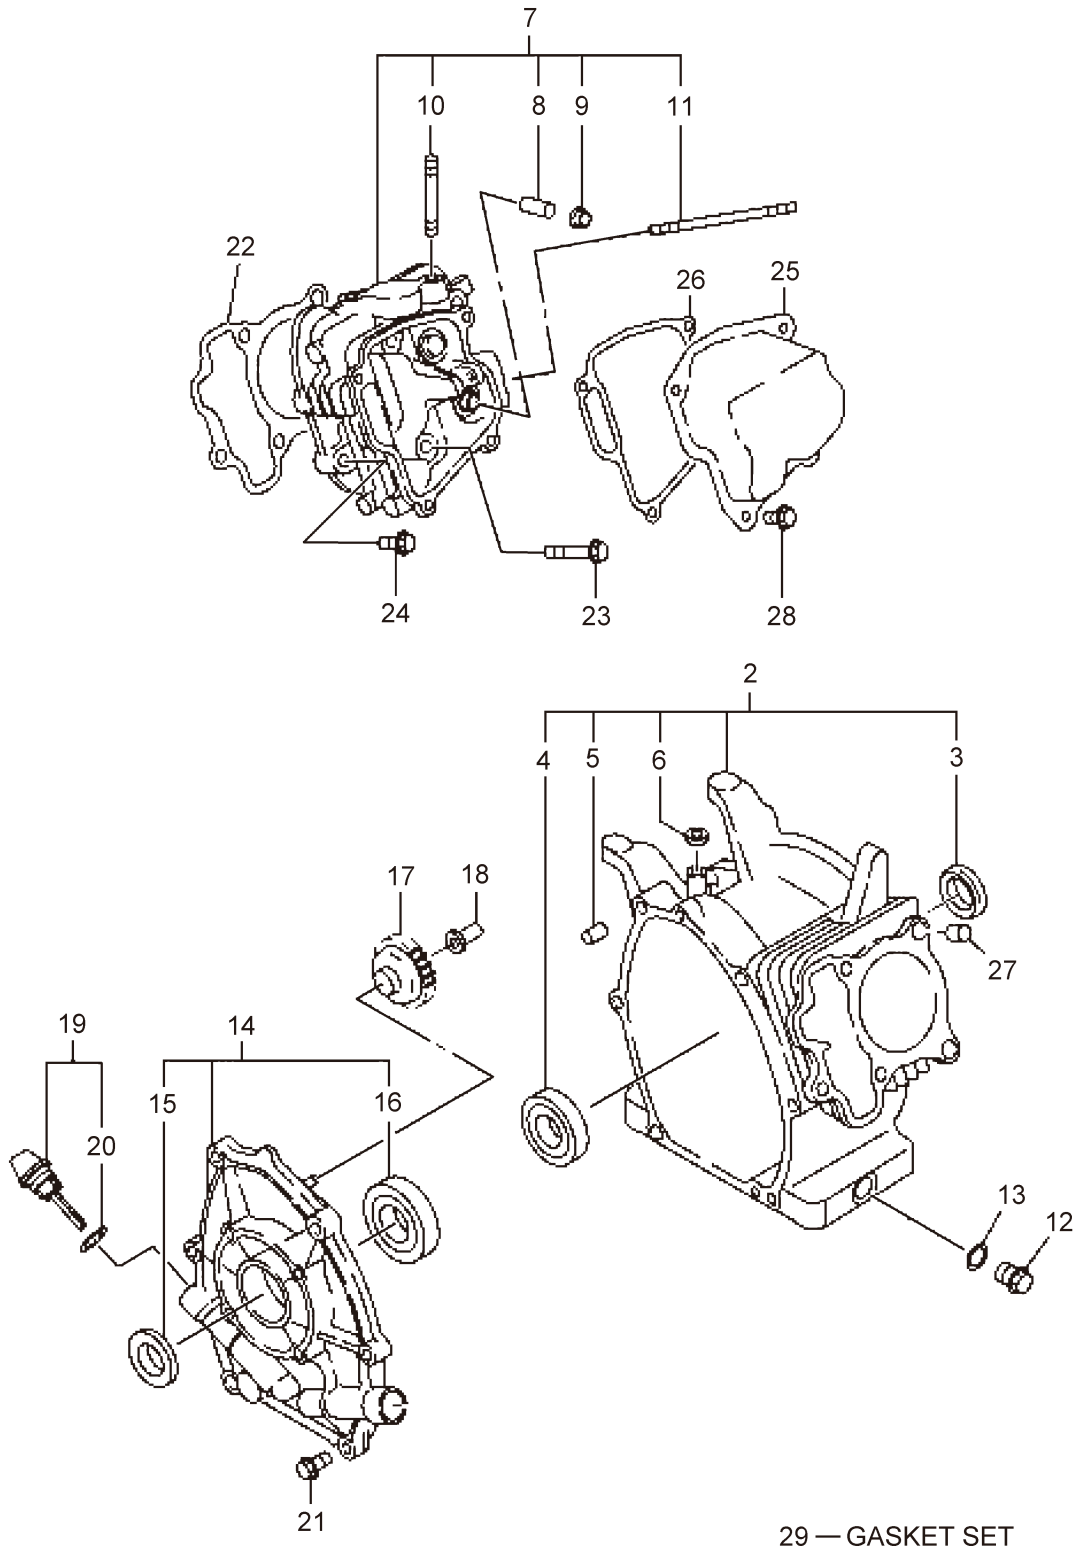

13. MSW1017
ENGINE (Crankcase, Cylinder Head)

Ref. No.	Parts No.	Parts Name	Q'ty			Remarks
			1012	1017	1515	
13-1	132661	Engine		1		EX210DM2480
13-2	426320	Crankcase Comp		1		Incl.3-6
13-3	647454	Oil Seal		1		
13-4	647455	Bearing		1		
13-5	647456	Pipe Knock		2		
13-6	647458	Oil Seal		1		
13-7	647467	Cylinder Head Comp		1		Incl.8-11
13-8	627981	Valve Guide		2		
13-9	647453	Stem Seal		1		
13-10	582498	Stud		2		
13-11	647457	Stud		2		
13-12	998006	Plug		2		
13-13	998005	Gasket		2		
13-14	426290	Main Bearing Cover C		1		Incl.15,16
13-15	647460	Oil Seal		1		
13-16	417040	Bearing		1		
13-17	417041	Governor Gear Comp		1		
13-18	417042	Governor Sleeve		1		
13-19	417044	Oil Ggauge Ass'y		2		Incl.20
13-20	417043	Gasket		2		
13-21	647466	Bolt		6		
13-22	420120	Gasket		1		
13-23	647469	Flange Bolt		4		
13-24	647470	Flange Bolt		1		
13-25	417047	Rocker Cover Comp		1		
13-26	647472	Gasket		1		
13-27	647456	Pipe Knock		2		
13-28	997940	Flange Bolt		4		
13-29	426049	Gasket Set		1