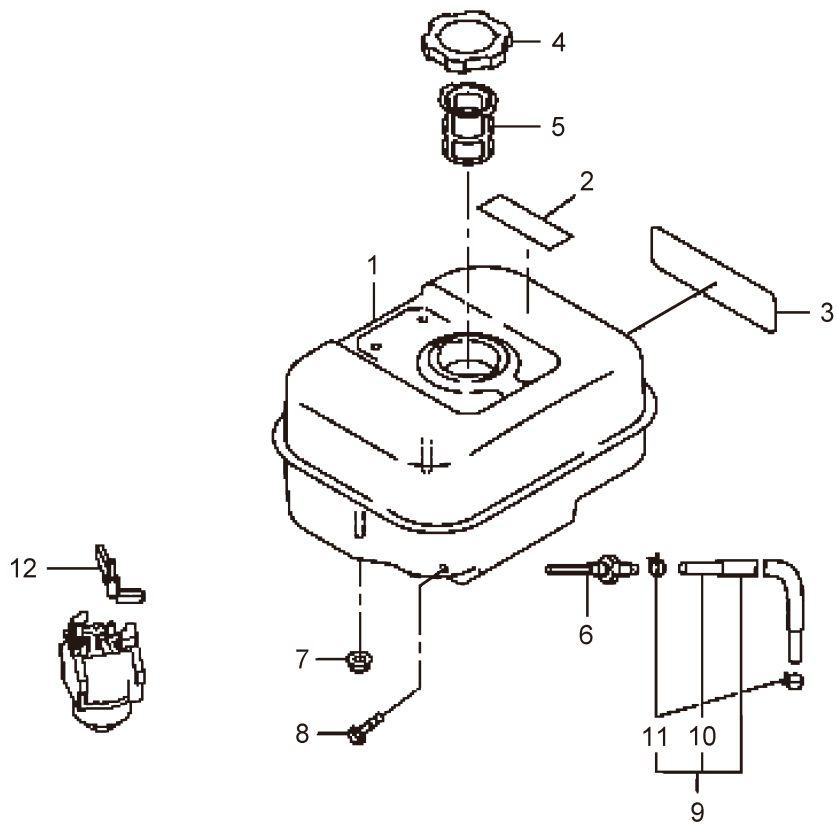

25. MSW1515
ENGINE (Fuel Tank, Carburetor)

Ref. No.	Parts No.	Parts Name	Q'ty			Remarks
			1012	1017	1515	
25-1	426465	Fuel Tank Comp			1	
25-2	426313	Label			1	WARNING
25-3	426466	Label			1	
25-4	426467	Fuel Tank Cap Comp			1	
25-5	647560	Fuel Filter			1	
25-6	417137	Union			1	
25-7	997954	Nut			2	
25-8	647477	Flange Bolt			2	
25-9	426468	Fuel Pipe Comp			1	Incl.10,11
25-10	426469	Rubber Pipe			1	
25-11	420144	Hose Clamp			2	
25-12	647582	Choke Lever Comp			1	
25-13	426470	Carburetor Ass'y			1