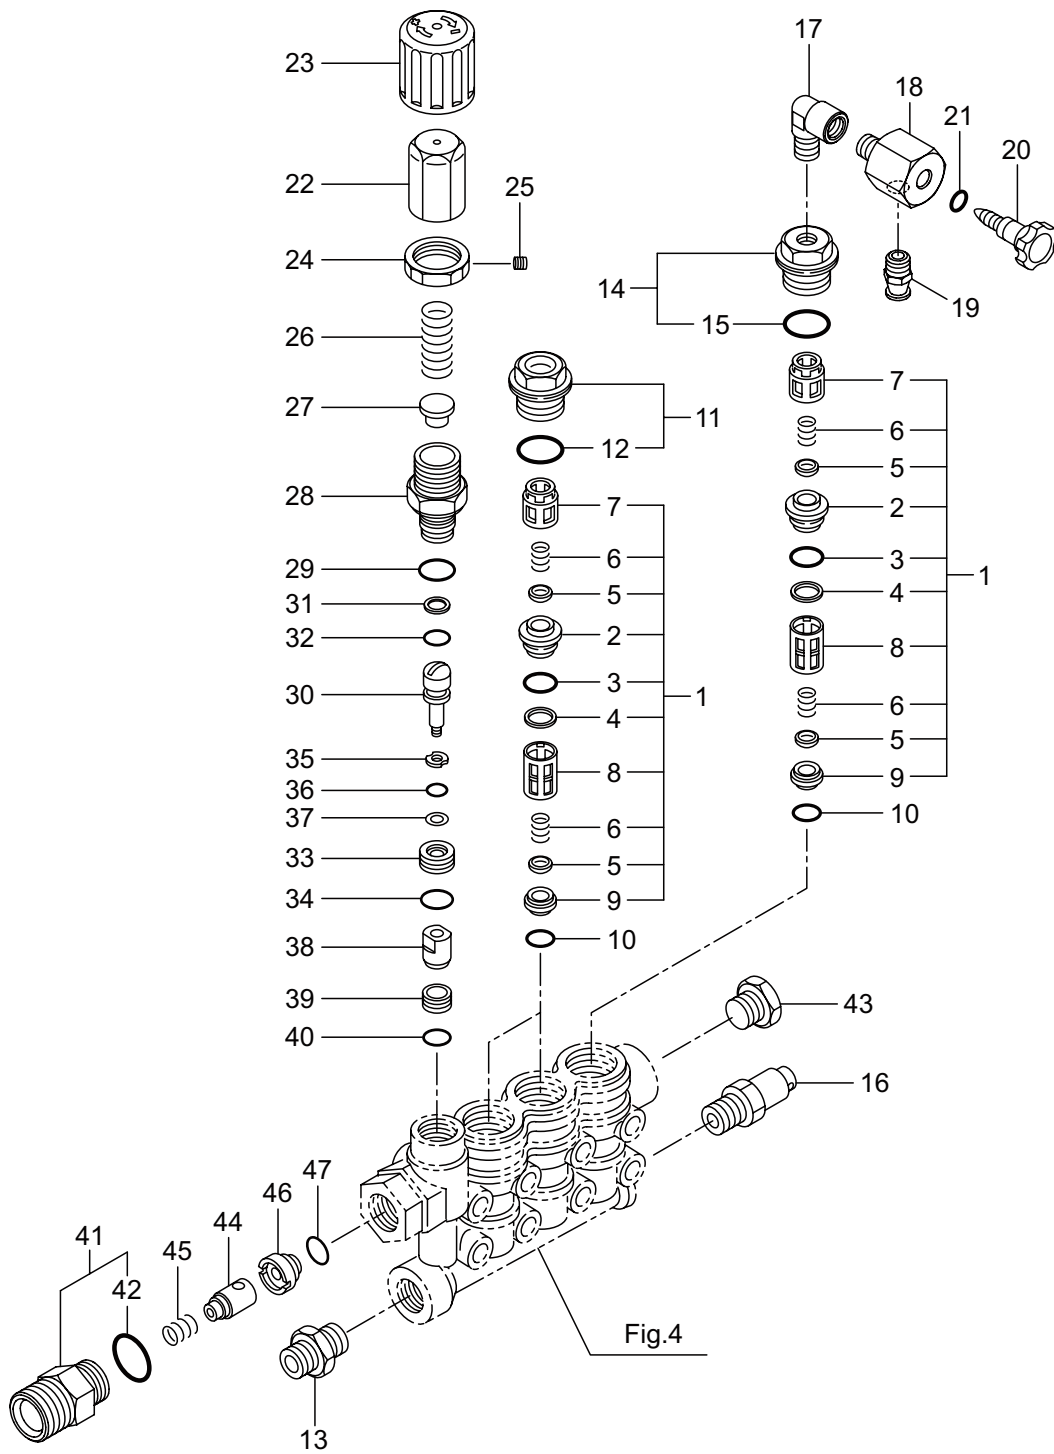

5. MSW1515
PUMP-2 (Valve)

Ref. No.	Parts No.	Parts Name	Q'ty			Remarks
			1012	1017	1515	
5-46	049386	Valve Seat			1	S10
5-47	013963	O-Ring			1