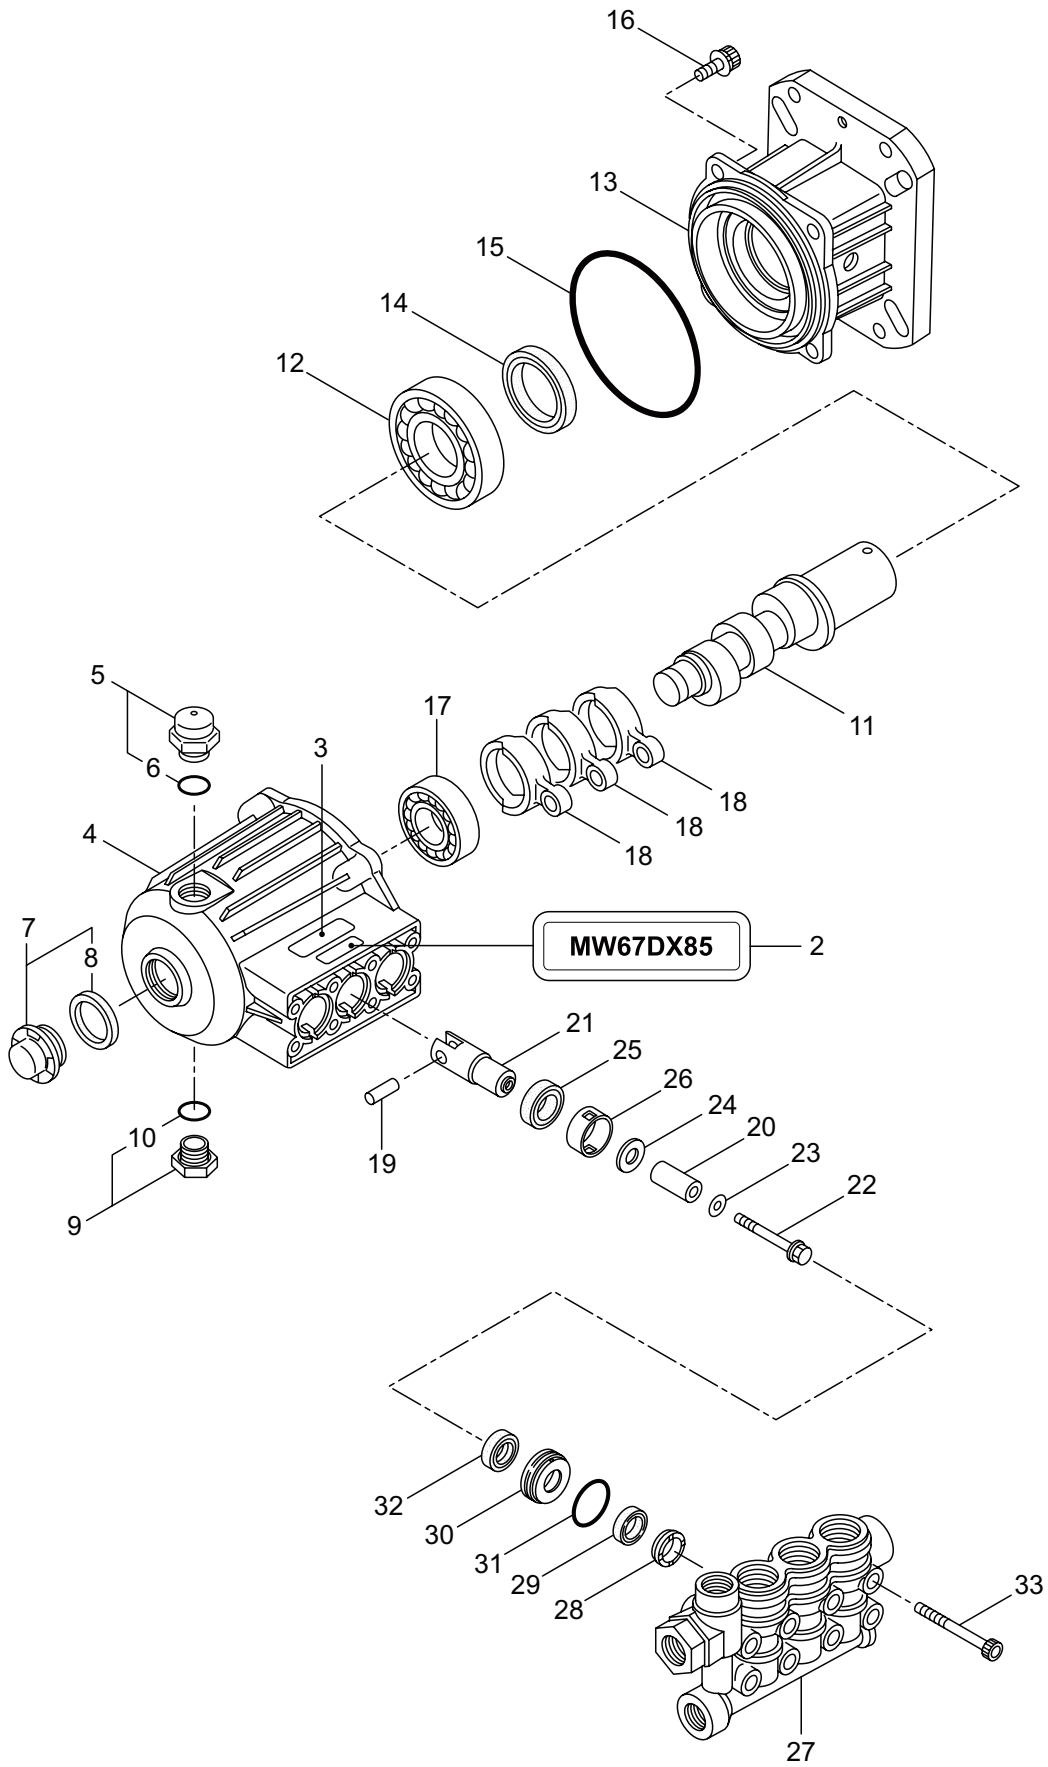

4. MSW1515
PUMP-1

Ref. No.	Parts No.	Parts Name	Q'ty			Remarks
			1012	1017	1515	
4-1	818589	MW67DX85			1	
4-2	132670	Label			1	MW67DX85
4-3	101388	Label			1	
4-4	132671	Crank Case			1	
4-5	547961	Oil Filler Cap, Ass'y			1	Incl.6
4-6	014179	O-Ring			1	P20
4-7	092241	Oil Gauge Ass'y			1	Incl.8
4-8	044428	Packing			1	25x34xt2
4-9	811174	Plug Ass'y			1	Incl.10
4-10	014179	O-Ring			1	P20
4-11	132296	Crank Shaft			1	
4-12	126962	Bearing			1	#6208
4-13	049361	Flange			1	
4-14	125351	Oil Seal			1	TC40559
4-15	014043	O-Ring			1	S110
4-16	127285	Cap Screw			4	M8x25
4-17	049363	Bearing			1	#63/22
4-18	049364	Connecting Rod			3	
4-19	049366	Piston Pin			3	
4-20	049367	Sleeve			3	14x28L
4-21	049368	Piston			3	
4-22	049369	Bolt			3	M6x40x16
4-23	046730	Seal Washer			3	
4-24	049370	Washer			3	9x20xt0.4
4-25	047215	Oil Seal			3	
4-26	049371	Seal Packing Retainer			3	
4-27	049372	Manifold			1	
4-28	048757	Adapter Male			3	
4-29	048758	U-Packing A			3	
4-30	049374	Seal Case			3	
4-31	013977	O-Ring			3	S26
4-32	045188	U-Packing B			3	14x24x6
4-33	126512	Cap Screw			8	M8x65