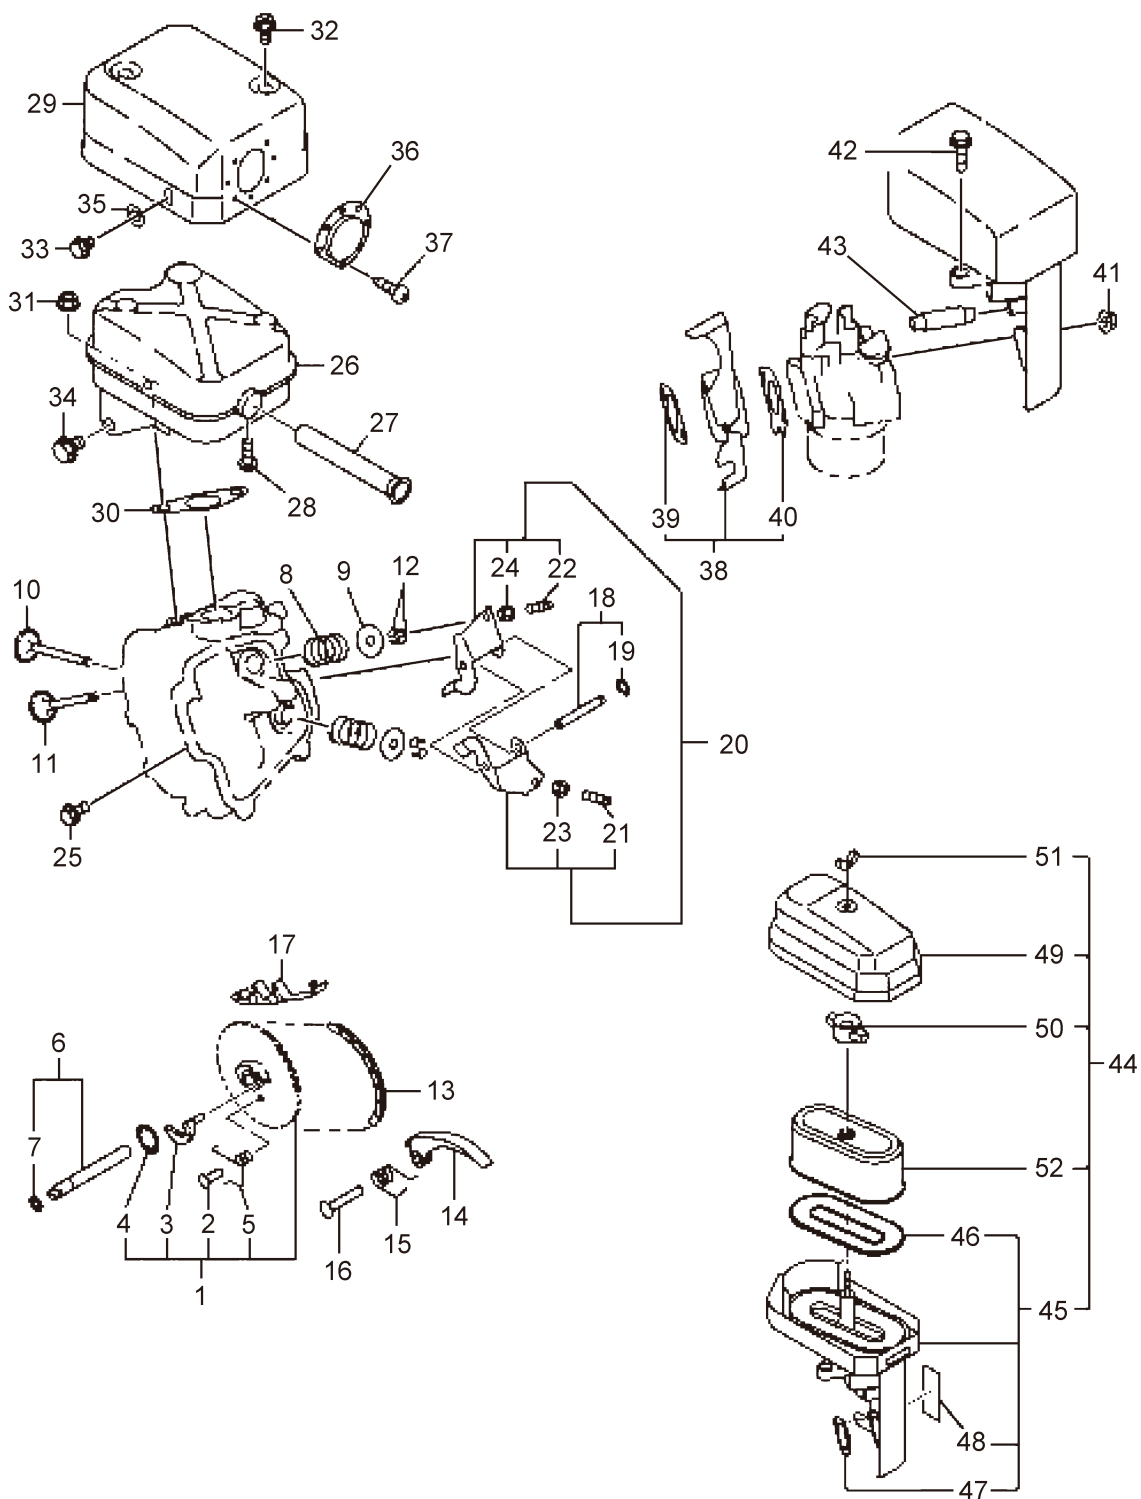

8. MSW1012
ENGINE (Air Cleaner, Muffler)

Ref. No.	Parts No.	Parts Name	Q'ty			Remarks
			1012	1017	1515	
8-46	647523	Packing	1			
8-47	647524	Packing	1			
8-48	647526	Label	1			
8-49	647525	Cover Comp	1			
8-50	420133	Wing Nut	1			
8-51	426058	Wing Nut	1			
8-52	647589	Element Set	1			DUAL