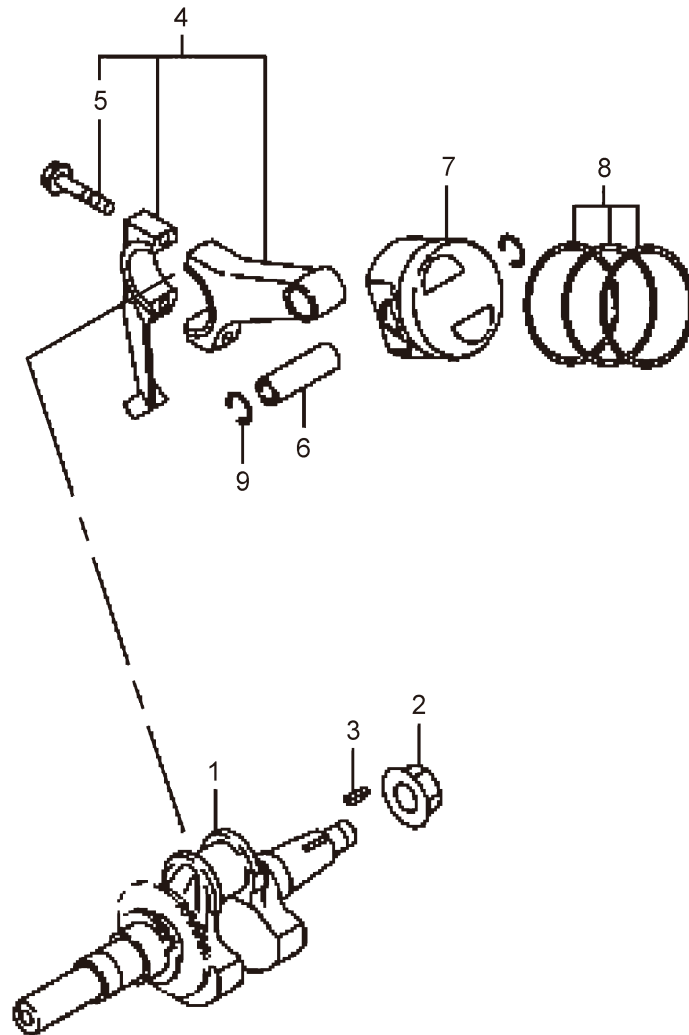

21. MSW1515
ENGINE (Crank Shaft, Piston)

Ref. No.	Parts No.	Parts Name	Q'ty			Remarks
			1012	1017	1515	
21-1	426430	Crankshaft CP			1	
21-2	407050	Flange Nut			1	
21-3	998021	Woodruff Key			1	
21-4	426431	Connecting Rod Ass'y			1	Incl.5
21-5	426432	Connecting Rod Bolt			2	
21-6	426433	Piston Pin			1	
21-7	426434	Piston			1	STD
21-7	426435	Piston			1	OS0.25
21-7	426436	Piston			1	OS0.50
21-8	426437	Piston Ring Set			1	STD
21-8	426438	Piston Ring Set			1	OS0.25
21-8	426439	Piston Ring Set			1	OS0.50
21-9	631185	Clip			2