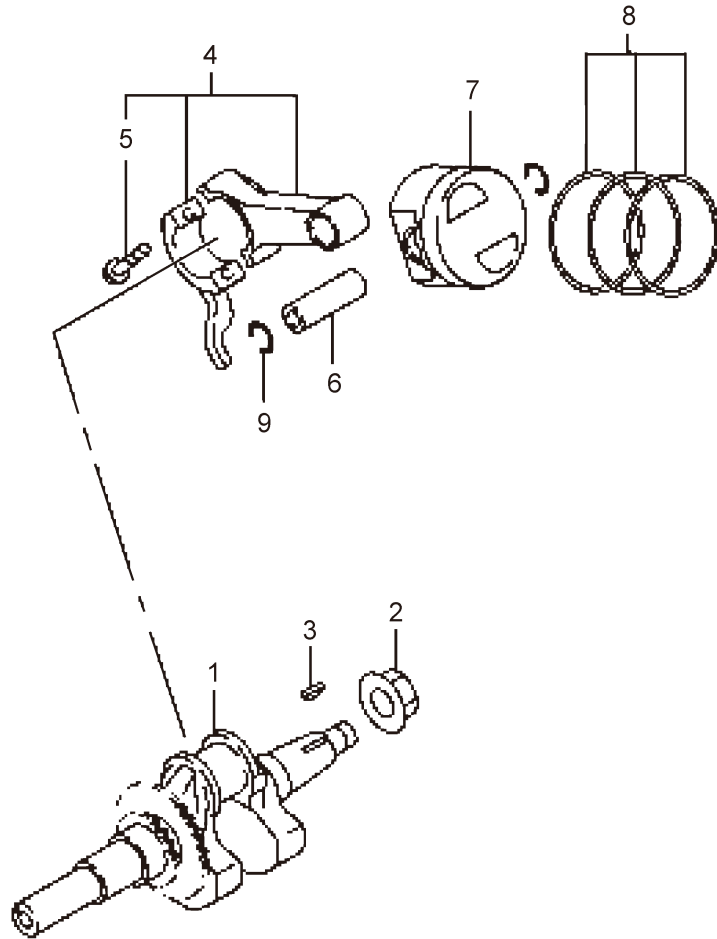

14. MSW1017
ENGINE (Crank Shaft, Piston)

Ref. No.	Parts No.	Parts Name	Q'ty			Remarks
			1012	1017	1515	
14-1	426321	Crankshaft Comp		1		
14-2	647475	Nut		1		
14-3	998021	Woodruff Key		1		
14-4	647478	Connecting Rod Ass'y		1		Incl.5 STD
14-4	647479	Connecting Rod Ass'y		1		Incl.5 US0.25
14-5	647480	Connecting Rod Bolt		2		
14-6	417114	Piston Pin		1		
14-7	417115	Piston		1		STD
14-7	417116	Piston		1		OS0.25
14-7	417117	Piston		1		OS0.50
14-8	426050	Piston Ring Set		1		STD
14-8	417119	Piston Ring Set		1		OS0.25
14-8	417120	Piston Ring Set		1		OS0.50
14-9	998034	Clip		2