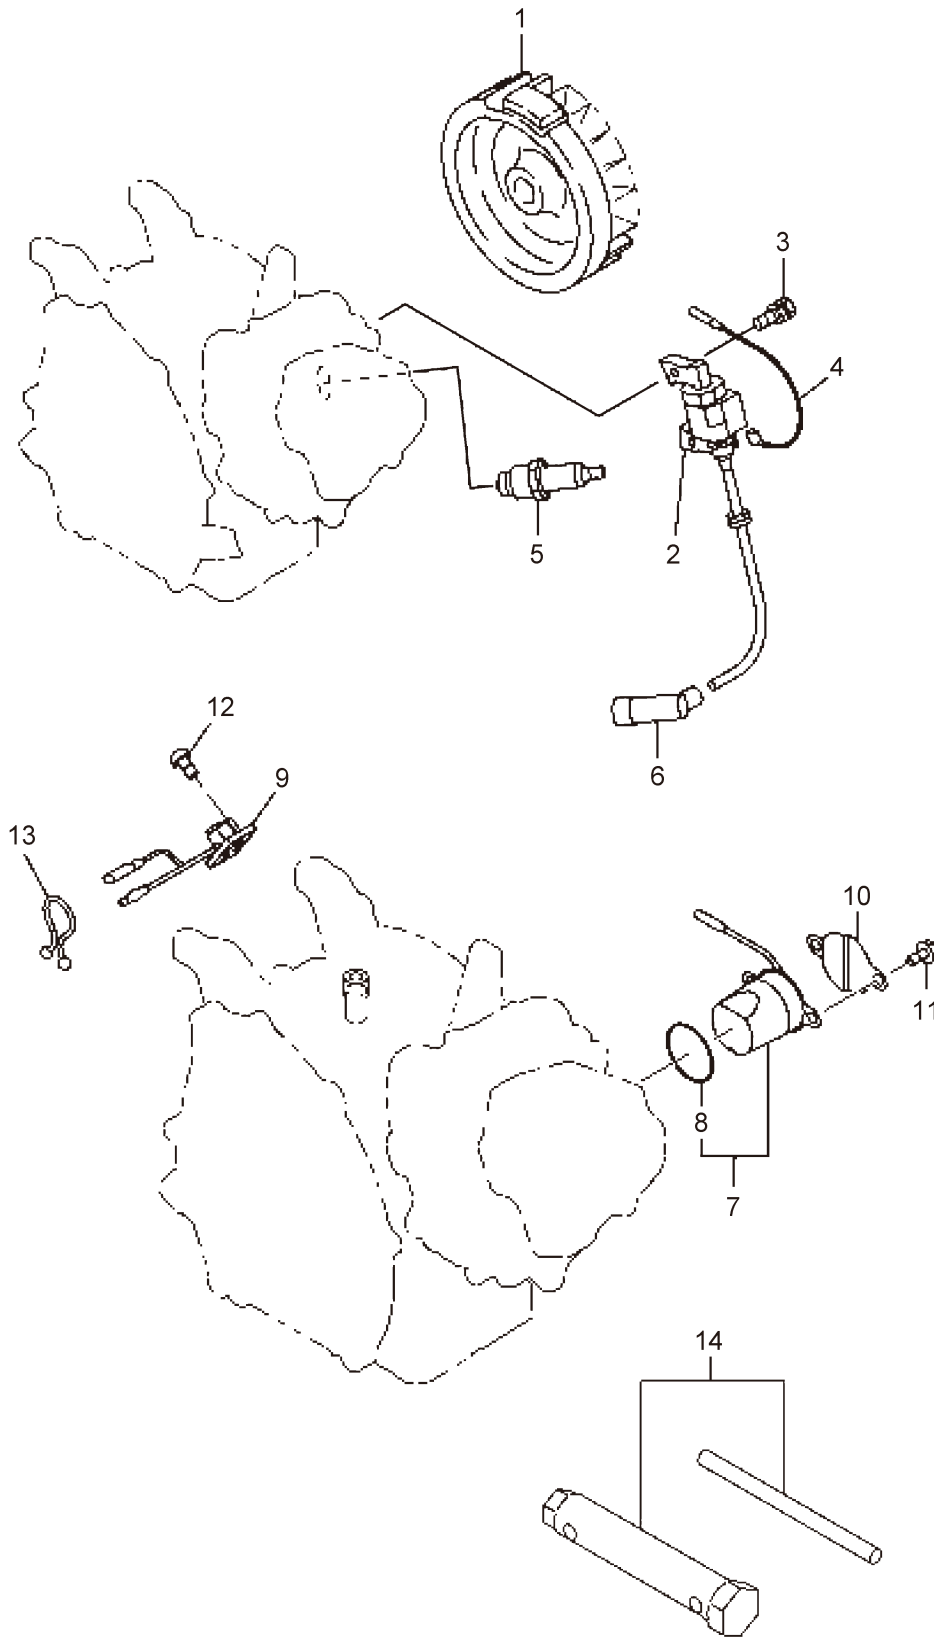

12. MSW1012
ENGINE (Electrical Parts, Accessories)

Ref. No.	Parts No.	Parts Name	Q'ty			Remarks
			1012	1017	1515	
12-1	420147	Flywheel Comp	1			
12-2	420148	Ignition Coil Comp	1			
12-3	417071	Flange Bolt	2			
12-4	647585	Wire Comp	1			
12-5	647586	Spark Plug	1			NGK BR6HS
12-6	420149	Spark Plug Cap	1			
12-7	426315	Oil Sensor Comp	1			Incl.8
12-8	426316	O-Ring	1			P30
12-9	426317	Float	1			
12-10	426318	Shield Plate	1			
12-11	417085	Flange Bolt	2			
12-12	640047	Tapping Screw	2			
12-13	426319	Purse Lock	1			
12-14	420150	Accessory Tool Kit	1