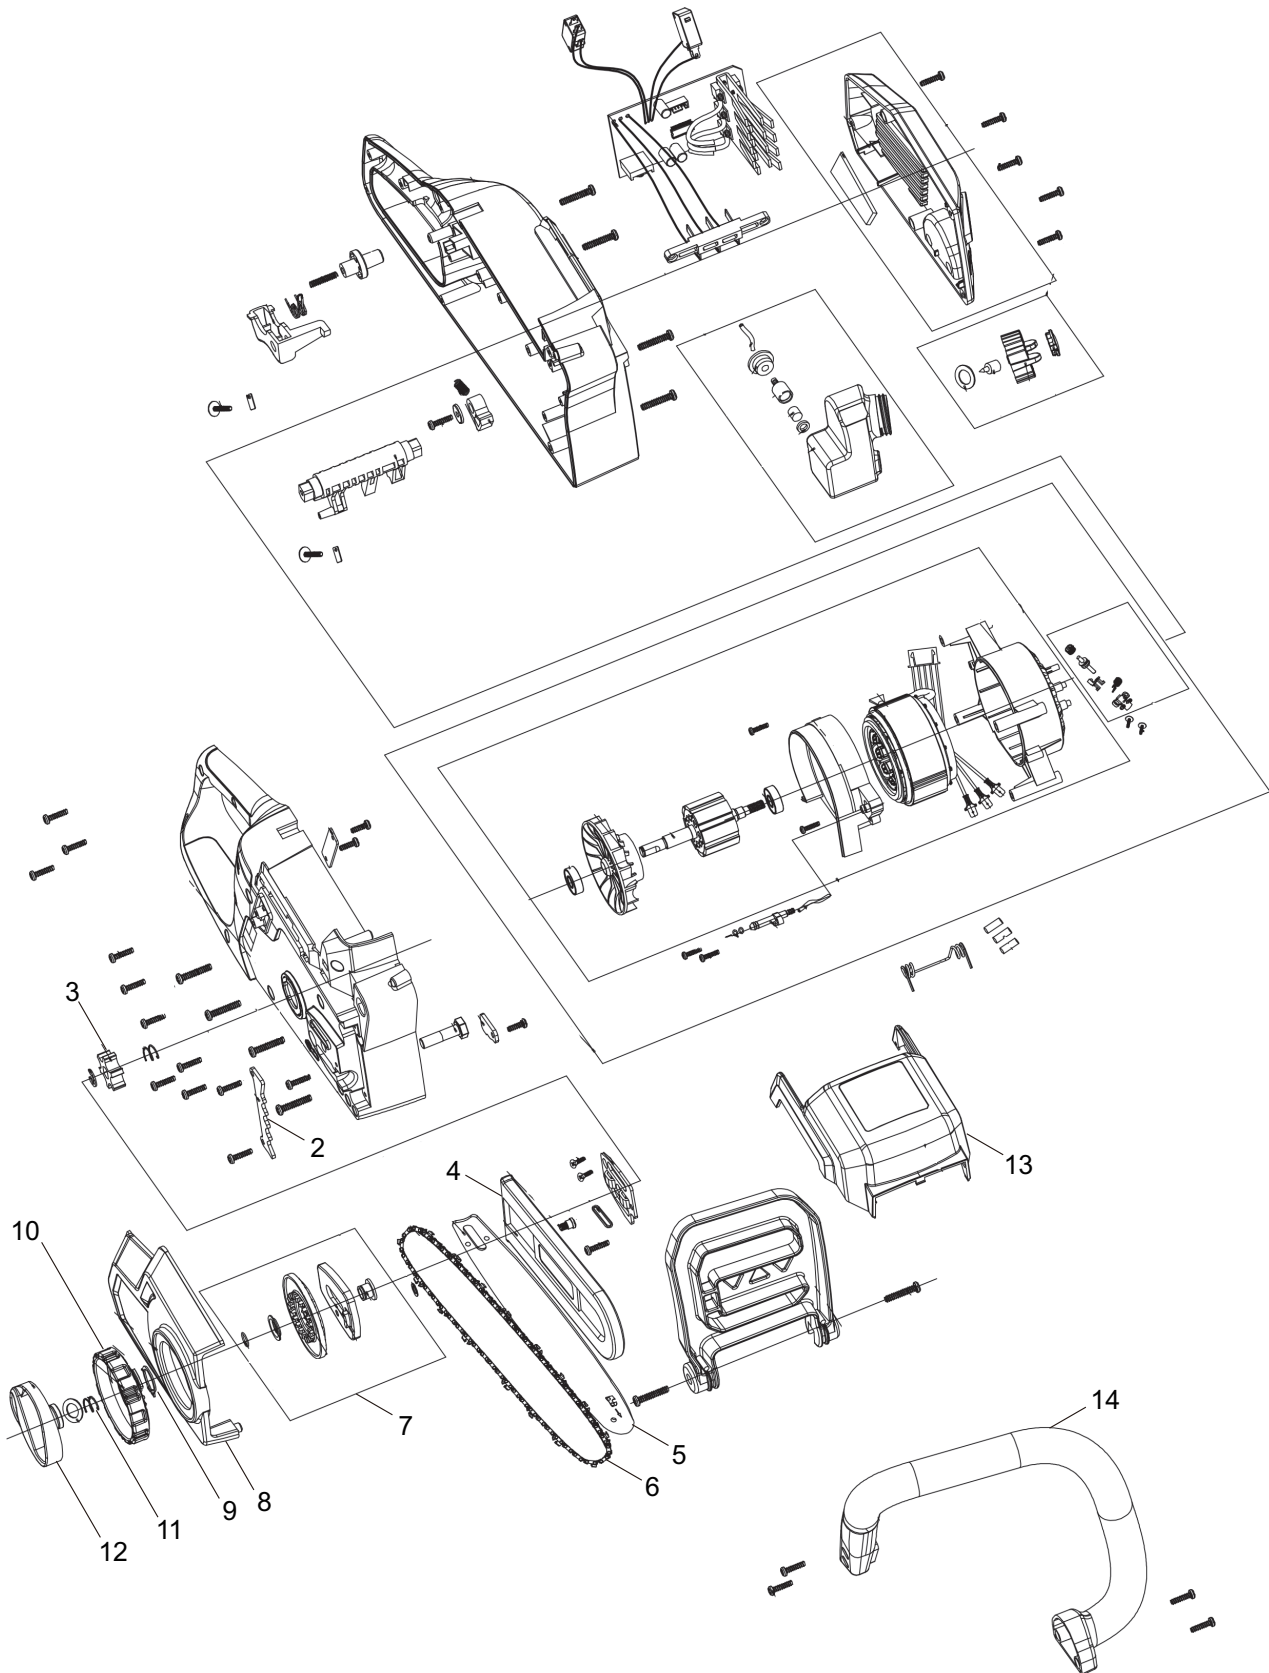

# PARTS LIST

CS100B

## CONTENTS

1. MAIN BODY .....	1 ~ 2
--------------------	-------

2018. 07.

P/N 524683

1. CS100B  
MAIN BODY

Ref. No.	Part No.	Part Name	Q'ty	Remarks
1-1	391921	CS100B	1	
1-2	465825	Spike	1	
1-3	465826	Sprocket	1	
1-4	465827	Chain Cover	1	
1-5	465828	Guide Bar	1	
1-6	465829	Chain	1	
1-7	465830	Clutch Ass'y	1	
1-8	465831	Cover	1	
1-9	465832	Snap Ring	1	S19
1-10	465833	Handle	1	
1-11	465834	Spring	1	
1-12	465835	Cap	1	
1-13	465836	Cover	1	
1-14	465837	Handle	1	