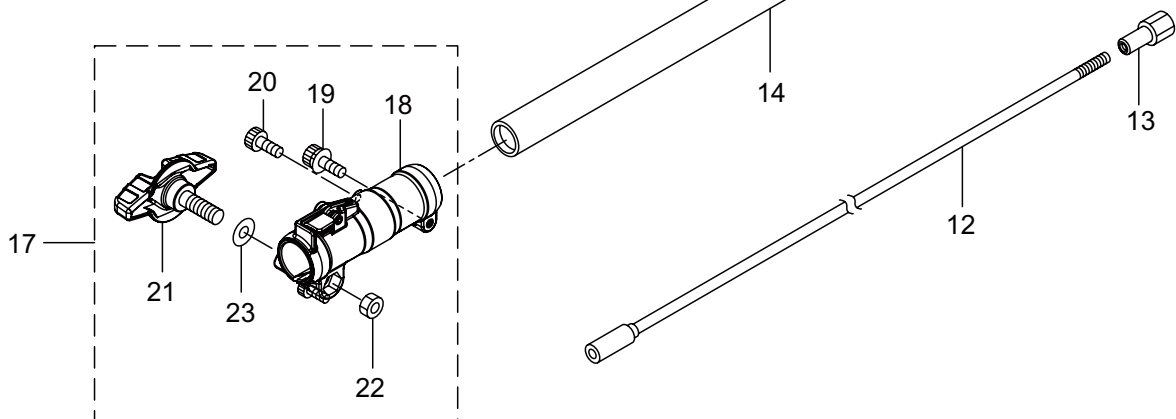

## CONTENTS

1. MAIN BODY .....	1 ~ 2
2. ENGINE .....	3 ~ 6
3. CARBURETOR, FUEL TANK .....	7 ~ 8
4. ACCESSORIES .....	9 ~ 10

2016. 12.

**MARUYAMA**

P/N 524179-2

1. MC2630RS  
MAIN BODY

Ref. No.	Part No.	Part Name	Q'ty	Remarks
1-1	364566	MC2630RS	1	
1-2	215512	Clutch Case Ass'y	1	Incl.3-9
1-3	214592	Bearing Case	1	
1-4	214161	Bearing	2	#6000ZZ
1-5	054676	Snap Ring	1	#26
1-6	560309	Buffer	1	
1-7	214163	Washer	1	
1-8	092033	Screw	4	M5x15
1-9	214593	Driveshaft Tube Adapter	1	
1-10	261246	Cap Screw	1	M5x25
1-11	229091	Clutch Drum	1	
1-12	236836	Driveshaft Ass'y	1	
1-13	211464	Upper Adapt	1	
1-14	236837	Driveshaft Tube	1	
1-15	215533	Hanging Bracket Ass'y	1	Incl.16
1-16	261762	Cap Screw	1	M5x14
1-17	237165	Joint Pipe Ass'y	1	Incl.18-23
1-18	237166	Joint Pipe	1	
1-19	261246	Cap Screw	1	M5x25
1-20	283139	Screw	1	M5x12
1-21	236962	Knob	1	M8x26
1-22	126990	Nut	1	M8
1-23	550131	Washer	1	M8
1-24	238126	Label	1	MC2630RS
1-25	235078	Throttle Trigger	1	
1-26	231955	Loop Handle Ass'y	1	Incl.27-29
1-27	225699	Loop Handle	1	
1-28	081027	Nut	4	M5
1-29	215608	Cap Screw	4	M5x30x16
1-30	220533	Hanging Strap Ass'y	1	Incl.31
1-31	231657	Hook	1	
1-32	261250	Cap Screw	4	M5x20

## 2. MC2630RS ENGINE

Ref. No.	Part No.	Part Name	Q'ty	Remarks
2-46	261256	Cap Screw	2	M4x25
2-47	288264	Spark Plug	1	BPMP8Y
2-48	267492	Lead	1	130L
2-49	282880	Wire, Lead	1	
2-50	282404	Recoil Starter Ass'y	1	Incl.51-60
2-51	282405	Recoil Ass'y	1	Incl.52-59
2-52	283411	Reel	1	
2-53	283412	Cam Plate	1	
2-54	280930	Spring	1	
2-55	280931	Spiral Spring	1	
2-56	267213	Screw	1	
2-57	280932	Starter Rope Ass'y	1	Incl.58,59
2-58	280933	Starter Rope	1	
2-59	267219	Starter Grip	1	
2-60	280934	Starter Pawl Ass'y	1	
2-61	280489	Screw	2	M4x20
2-62	269833	Screw	1	M4x16
2-63	276330	Label	1	
2-64	284587	Label	1	
2-65	286122	Label	1	MARUYAMA