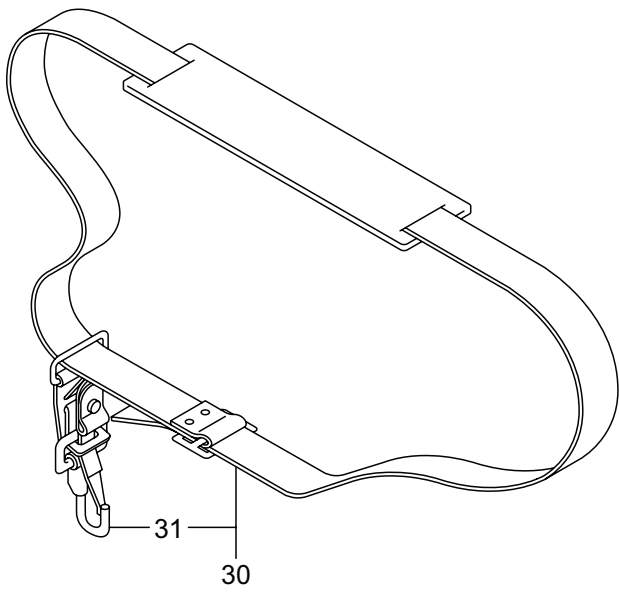

## CONTENTS

1. MAIN BODY .....	1 ~ 2
2. ENGINE .....	3 ~ 6
3. CARBURETOR, FUEL TANK .....	7 ~ 8
4. ACCESSORIES .....	9 ~ 10

2016. 12.

**MARUYAMA**

P/N 524179-2

1. MC2630RS  
MAIN BODY

Ref. No.	Part No.	Part Name	Q'ty	Remarks
1-1	364566	MC2630RS	1	
1-2	215512	Clutch Case Ass'y	1	Incl.3-9
1-3	214592	Bearing Case	1	
1-4	214161	Bearing	2	#6000ZZ
1-5	054676	Snap Ring	1	#26
1-6	560309	Buffer	1	
1-7	214163	Washer	1	
1-8	092033	Screw	4	M5x15
1-9	214593	Driveshaft Tube Adapter	1	
1-10	261246	Cap Screw	1	M5x25
1-11	229091	Clutch Drum	1	
1-12	236836	Driveshaft Ass'y	1	
1-13	211464	Upper Adapt	1	
1-14	236837	Driveshaft Tube	1	
1-15	215533	Hanging Bracket Ass'y	1	Incl.16
1-16	261762	Cap Screw	1	M5x14
1-17	237165	Joint Pipe Ass'y	1	Incl.18-23
1-18	237166	Joint Pipe	1	
1-19	261246	Cap Screw	1	M5x25
1-20	283139	Screw	1	M5x12
1-21	236962	Knob	1	M8x26
1-22	126990	Nut	1	M8
1-23	550131	Washer	1	M8
1-24	238126	Label	1	MC2630RS
1-25	235078	Throttle Trigger	1	
1-26	231955	Loop Handle Ass'y	1	Incl.27-29
1-27	225699	Loop Handle	1	
1-28	081027	Nut	4	M5
1-29	215608	Cap Screw	4	M5x30x16
1-30	220533	Hanging Strap Ass'y	1	Incl.31
1-31	231657	Hook	1	
1-32	261250	Cap Screw	4	M5x20

## 2. MC2630RS ENGINE

Ref. No.	Part No.	Part Name	Q'ty	Remarks
2-46	261256	Cap Screw	2	M4x25
2-47	288264	Spark Plug	1	BPMP8Y
2-48	267492	Lead	1	130L
2-49	282880	Wire, Lead	1	
2-50	282404	Recoil Starter Ass'y	1	Incl.51-60
2-51	282405	Recoil Ass'y	1	Incl.52-59
2-52	283411	Reel	1	
2-53	283412	Cam Plate	1	
2-54	280930	Spring	1	
2-55	280931	Spiral Spring	1	
2-56	267213	Screw	1	
2-57	280932	Starter Rope Ass'y	1	Incl.58,59
2-58	280933	Starter Rope	1	
2-59	267219	Starter Grip	1	
2-60	280934	Starter Pawl Ass'y	1	
2-61	280489	Screw	2	M4x20
2-62	269833	Screw	1	M4x16
2-63	276330	Label	1	
2-64	284587	Label	1	
2-65	286122	Label	1	MARUYAMA