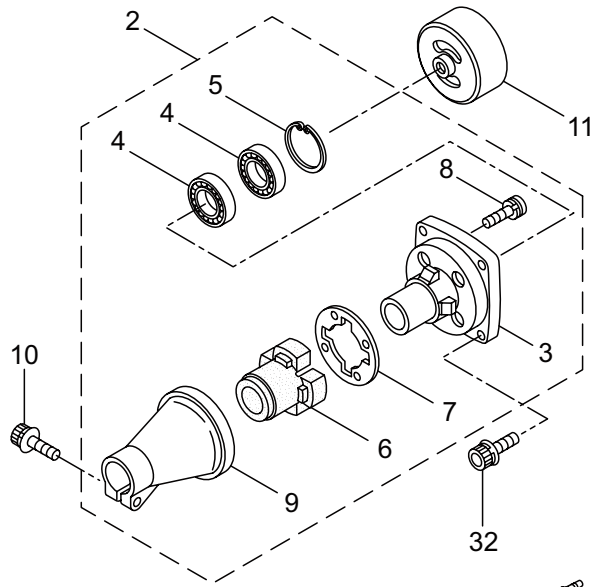

## CONTENTS

1. MAIN BODY .....	1 ~ 2
2. ENGINE .....	3 ~ 6
3. CARBURETOR, FUEL TANK .....	7 ~ 8
4. ACCESSORIES .....	9 ~ 10

2016. 12.

**MARUYAMA**

P/N 524179-2

1. MC2630RS  
MAIN BODY

Ref. No.	Part No.	Part Name	Q'ty	Remarks
1-1	364566	MC2630RS	1	
1-2	215512	Clutch Case Ass'y	1	Incl.3-9
1-3	214592	Bearing Case	1	
1-4	214161	Bearing	2	#6000ZZ
1-5	054676	Snap Ring	1	#26
1-6	560309	Buffer	1	
1-7	214163	Washer	1	
1-8	092033	Screw	4	M5x15
1-9	214593	Driveshaft Tube Adapter	1	
1-10	261246	Cap Screw	1	M5x25
1-11	229091	Clutch Drum	1	
1-12	236836	Driveshaft Ass'y	1	
1-13	211464	Upper Adapt	1	
1-14	236837	Driveshaft Tube	1	
1-15	215533	Hanging Bracket Ass'y	1	Incl.16
1-16	261762	Cap Screw	1	M5x14
1-17	237165	Joint Pipe Ass'y	1	Incl.18-23
1-18	237166	Joint Pipe	1	
1-19	261246	Cap Screw	1	M5x25
1-20	283139	Screw	1	M5x12
1-21	236962	Knob	1	M8x26
1-22	126990	Nut	1	M8
1-23	550131	Washer	1	M8
1-24	238126	Label	1	MC2630RS
1-25	235078	Throttle Trigger	1	
1-26	231955	Loop Handle Ass'y	1	Incl.27-29
1-27	225699	Loop Handle	1	
1-28	081027	Nut	4	M5
1-29	215608	Cap Screw	4	M5x30x16
1-30	220533	Hanging Strap Ass'y	1	Incl.31
1-31	231657	Hook	1	
1-32	261250	Cap Screw	4	M5x20

## 2. MC2630RS ENGINE

Ref. No.	Part No.	Part Name	Q'ty	Remarks
2-46	261256	Cap Screw	2	M4x25
2-47	288264	Spark Plug	1	BPMP8Y
2-48	267492	Lead	1	130L
2-49	282880	Wire, Lead	1	
2-50	282404	Recoil Starter Ass'y	1	Incl.51-60
2-51	282405	Recoil Ass'y	1	Incl.52-59
2-52	283411	Reel	1	
2-53	283412	Cam Plate	1	
2-54	280930	Spring	1	
2-55	280931	Spiral Spring	1	
2-56	267213	Screw	1	
2-57	280932	Starter Rope Ass'y	1	Incl.58,59
2-58	280933	Starter Rope	1	
2-59	267219	Starter Grip	1	
2-60	280934	Starter Pawl Ass'y	1	
2-61	280489	Screw	2	M4x20
2-62	269833	Screw	1	M4x16
2-63	276330	Label	1	
2-64	284587	Label	1	
2-65	286122	Label	1	MARUYAMA