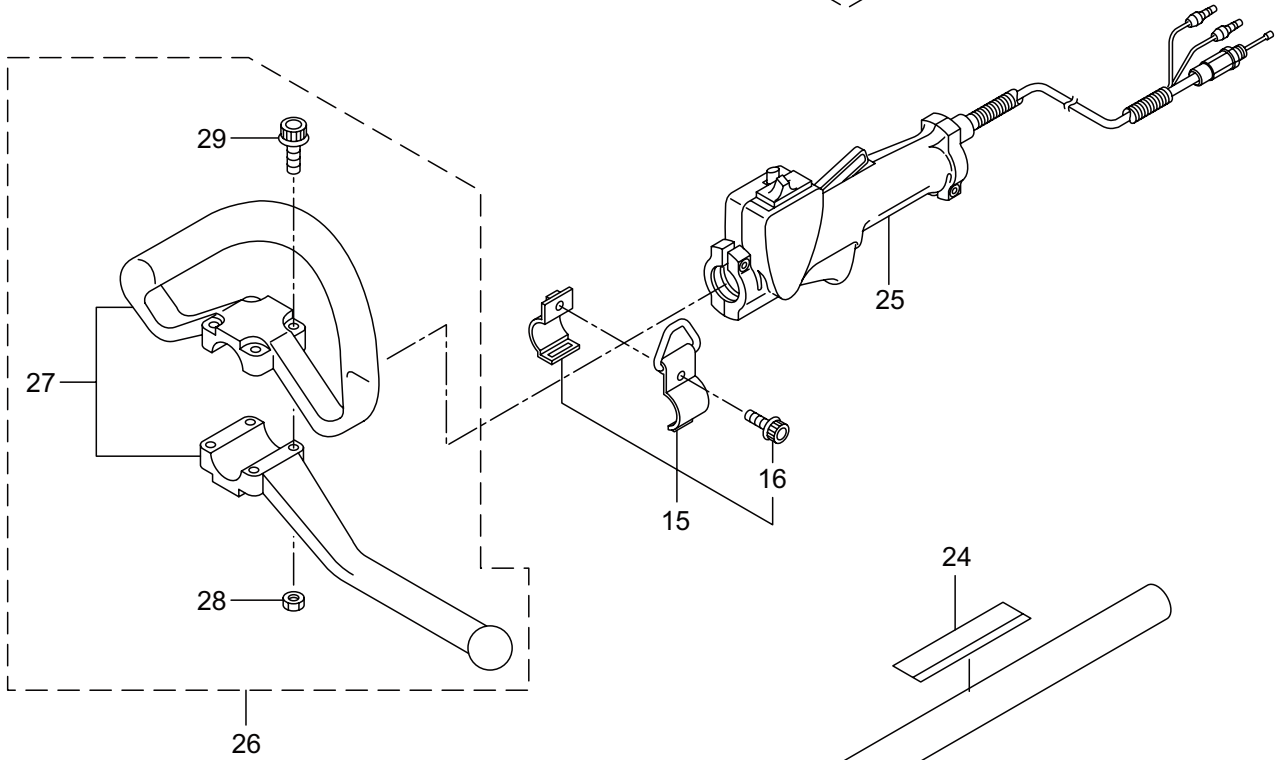

## CONTENTS

1. MAIN BODY .....	1 ~ 2
2. ENGINE .....	3 ~ 6
3. CARBURETOR, FUEL TANK .....	7 ~ 8
4. ACCESSORIES .....	9 ~ 10

2016. 12.

**MARUYAMA**

P/N 524179-2

1. MC2630RS  
MAIN BODY

Ref. No.	Part No.	Part Name	Q'ty	Remarks
1-1	364566	MC2630RS	1	
1-2	215512	Clutch Case Ass'y	1	Incl.3-9
1-3	214592	Bearing Case	1	
1-4	214161	Bearing	2	#6000ZZ
1-5	054676	Snap Ring	1	#26
1-6	560309	Buffer	1	
1-7	214163	Washer	1	
1-8	092033	Screw	4	M5x15
1-9	214593	Driveshaft Tube Adapter	1	
1-10	261246	Cap Screw	1	M5x25
1-11	229091	Clutch Drum	1	
1-12	236836	Driveshaft Ass'y	1	
1-13	211464	Upper Adapt	1	
1-14	236837	Driveshaft Tube	1	
1-15	215533	Hanging Bracket Ass'y	1	Incl.16
1-16	261762	Cap Screw	1	M5x14
1-17	237165	Joint Pipe Ass'y	1	Incl.18-23
1-18	237166	Joint Pipe	1	
1-19	261246	Cap Screw	1	M5x25
1-20	283139	Screw	1	M5x12
1-21	236962	Knob	1	M8x26
1-22	126990	Nut	1	M8
1-23	550131	Washer	1	M8
1-24	238126	Label	1	MC2630RS
1-25	235078	Throttle Trigger	1	
1-26	231955	Loop Handle Ass'y	1	Incl.27-29
1-27	225699	Loop Handle	1	
1-28	081027	Nut	4	M5
1-29	215608	Cap Screw	4	M5x30x16
1-30	220533	Hanging Strap Ass'y	1	Incl.31
1-31	231657	Hook	1	
1-32	261250	Cap Screw	4	M5x20

## 2. MC2630RS ENGINE

Ref. No.	Part No.	Part Name	Q'ty	Remarks
2-46	261256	Cap Screw	2	M4x25
2-47	288264	Spark Plug	1	BPMP8Y
2-48	267492	Lead	1	130L
2-49	282880	Wire, Lead	1	
2-50	282404	Recoil Starter Ass'y	1	Incl.51-60
2-51	282405	Recoil Ass'y	1	Incl.52-59
2-52	283411	Reel	1	
2-53	283412	Cam Plate	1	
2-54	280930	Spring	1	
2-55	280931	Spiral Spring	1	
2-56	267213	Screw	1	
2-57	280932	Starter Rope Ass'y	1	Incl.58,59
2-58	280933	Starter Rope	1	
2-59	267219	Starter Grip	1	
2-60	280934	Starter Pawl Ass'y	1	
2-61	280489	Screw	2	M4x20
2-62	269833	Screw	1	M4x16
2-63	276330	Label	1	
2-64	284587	Label	1	
2-65	286122	Label	1	MARUYAMA