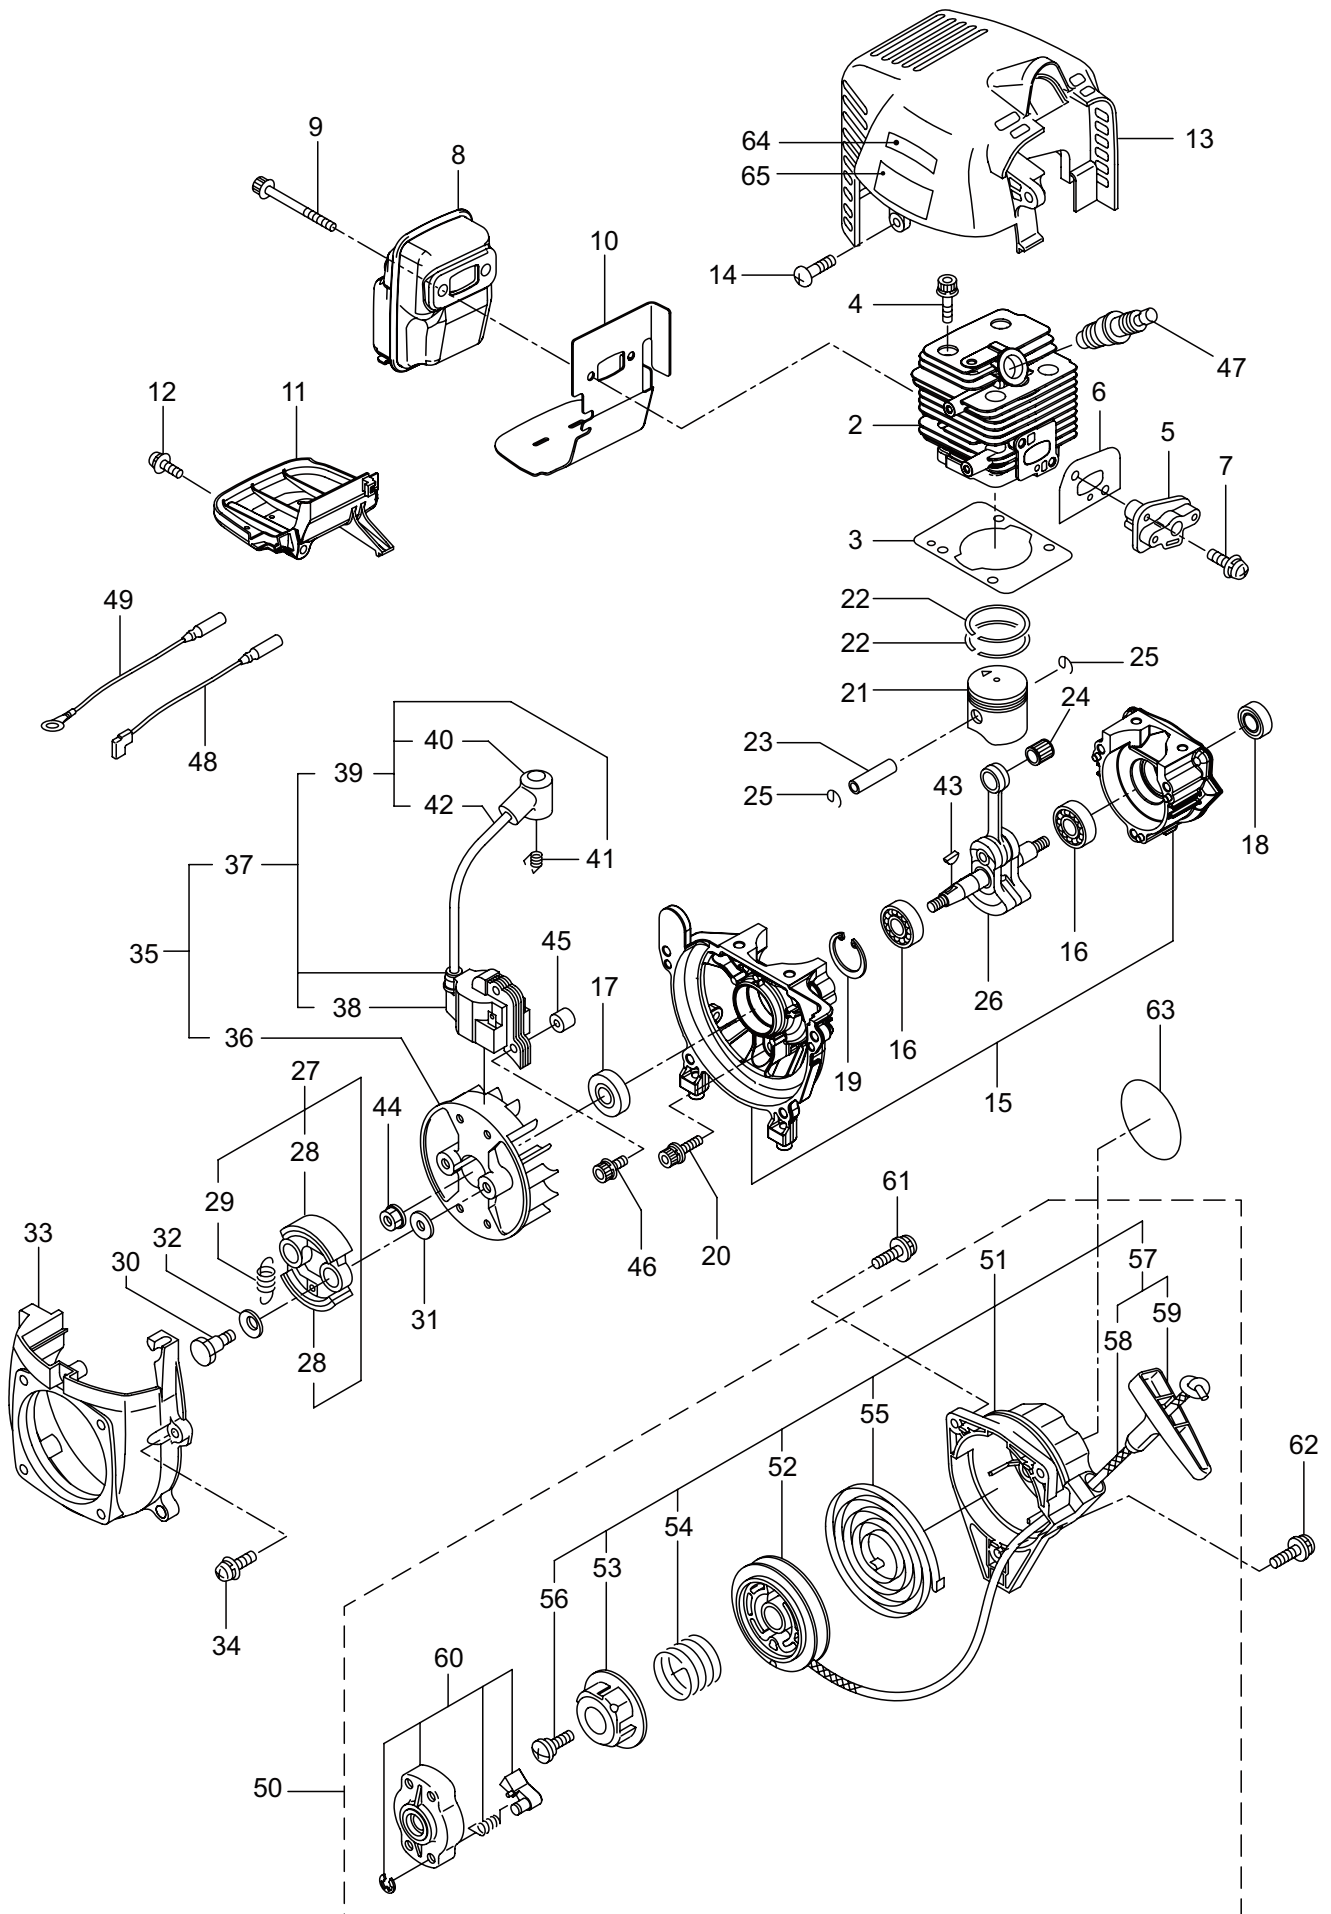

## CONTENTS

1. MAIN BODY .....	1 ~ 2
2. ENGINE .....	3 ~ 6
3. CARBURETOR, FUEL TANK .....	7 ~ 8
4. ACCESSORIES .....	9 ~ 10

2016. 12.

**MARUYAMA**

P/N 524179-2

1. MC2630RS  
MAIN BODY

Ref. No.	Part No.	Part Name	Q'ty	Remarks
1-1	364566	MC2630RS	1	
1-2	215512	Clutch Case Ass'y	1	Incl.3-9
1-3	214592	Bearing Case	1	
1-4	214161	Bearing	2	#6000ZZ
1-5	054676	Snap Ring	1	#26
1-6	560309	Buffer	1	
1-7	214163	Washer	1	
1-8	092033	Screw	4	M5x15
1-9	214593	Driveshaft Tube Adapter	1	
1-10	261246	Cap Screw	1	M5x25
1-11	229091	Clutch Drum	1	
1-12	236836	Driveshaft Ass'y	1	
1-13	211464	Upper Adapt	1	
1-14	236837	Driveshaft Tube	1	
1-15	215533	Hanging Bracket Ass'y	1	Incl.16
1-16	261762	Cap Screw	1	M5x14
1-17	237165	Joint Pipe Ass'y	1	Incl.18-23
1-18	237166	Joint Pipe	1	
1-19	261246	Cap Screw	1	M5x25
1-20	283139	Screw	1	M5x12
1-21	236962	Knob	1	M8x26
1-22	126990	Nut	1	M8
1-23	550131	Washer	1	M8
1-24	238126	Label	1	MC2630RS
1-25	235078	Throttle Trigger	1	
1-26	231955	Loop Handle Ass'y	1	Incl.27-29
1-27	225699	Loop Handle	1	
1-28	081027	Nut	4	M5
1-29	215608	Cap Screw	4	M5x30x16
1-30	220533	Hanging Strap Ass'y	1	Incl.31
1-31	231657	Hook	1	
1-32	261250	Cap Screw	4	M5x20

## 2. MC2630RS ENGINE

Ref. No.	Part No.	Part Name	Q'ty	Remarks
2-46	261256	Cap Screw	2	M4x25
2-47	288264	Spark Plug	1	BPMP8Y
2-48	267492	Lead	1	130L
2-49	282880	Wire, Lead	1	
2-50	282404	Recoil Starter Ass'y	1	Incl.51-60
2-51	282405	Recoil Ass'y	1	Incl.52-59
2-52	283411	Reel	1	
2-53	283412	Cam Plate	1	
2-54	280930	Spring	1	
2-55	280931	Spiral Spring	1	
2-56	267213	Screw	1	
2-57	280932	Starter Rope Ass'y	1	Incl.58,59
2-58	280933	Starter Rope	1	
2-59	267219	Starter Grip	1	
2-60	280934	Starter Pawl Ass'y	1	
2-61	280489	Screw	2	M4x20
2-62	269833	Screw	1	M4x16
2-63	276330	Label	1	
2-64	284587	Label	1	
2-65	286122	Label	1	MARUYAMA