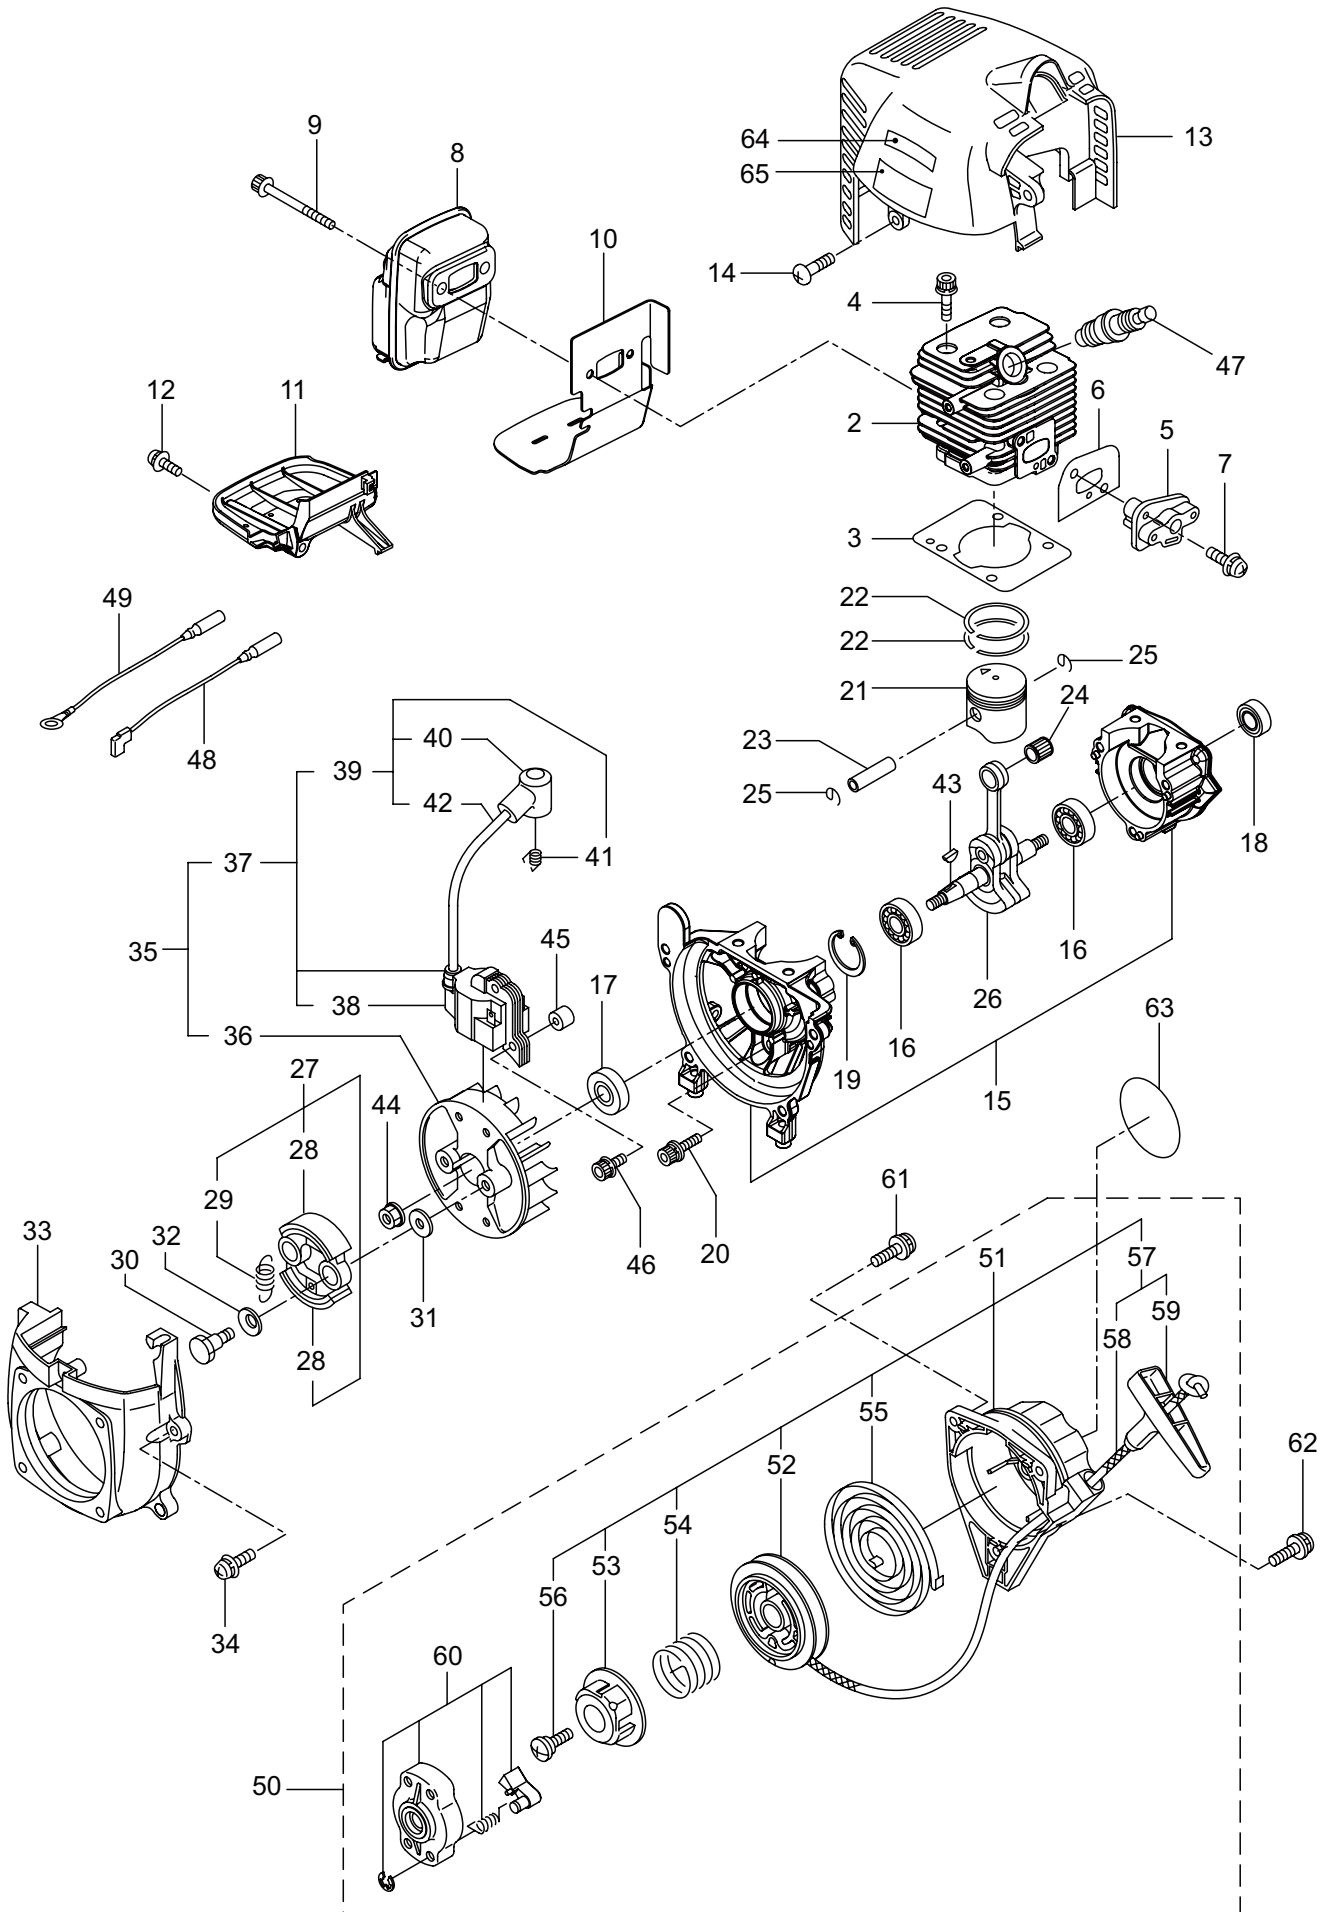

2. MC2630RS
ENGINE

Ref. No.	Part No.	Part Name	Q'ty	Remarks
2-1	859841	Engine	1	EE262/02
2-2	273153	Cylinder	1	
2-3	282330	Gasket	1	
2-4	261250	Cap Screw	4	M5x20
2-5	282579	Insulator	1	
2-6	267049	Gasket	1	
2-7	269826	Screw	2	M5x25
2-8	276315	Muffler Ass'y	1	
2-9	266402	Cap Screw	2	M5x55
2-10	273147	Gasket	1	
2-11	273618	Under Cover	1	
2-12	269827	Screw	1	M5x16
2-13	276319	Top Cover	1	
2-14	280144	Tapping Screw	1	
2-15	273673	Crankcase	1	
2-16	280488	Bearing	2	PPL 6001
2-17	261492	Oil Seal	1	ISCD12287
2-18	261386	Oil Seal	1	ISCD12227
2-19	055185	Snap Ring	1	#28
2-20	261612	Cap Screw	3	M5x30
2-21	273155	Piston	1	
2-22	261496	Piston Ring	2	(2)Required
2-23	261497	Piston Pin	1	
2-24	261037	Bearing,Needle	1	KBK8x11x11.8x1
2-25	261576	Clip,Piston	2	
2-26	282323	Crankshaft/Conn.Rod Ass'y	1	
2-27	269168	Clutch Ass'y	1	Incl.28,29
2-28	269169	Clutch Shoe	2	(2)required
2-29	269173	Spring, Clutch	1	
2-30	269647	Clutch Bolt	2	
2-31	269175	Washer	2	6.1x15x1.6
2-32	261777	Wave Washer	2	
2-33	283386	Fan Cover	1	
2-34	269831	Screw	4	M5x20
2-35	282692	Magneto Ass'y	1	Incl.36-42
2-36	261356	Rotor/Fan	1	
2-37	282693	Ignition Coil Ass'y	1	Incl.38-42
2-38	267401	Coil	1	
2-39	282694	Spark Plug Wire Ass'y	1	Incl.40-42
2-40	261074	Plug Boot	1	
2-41	261075	Connector	1	
2-42	282695	Spark Plug Wire	1	
2-43	261076	Woodruff Key	1	3x10
2-44	261417	Nut,Rotor	1	M8
2-45	280381	Spacer	2