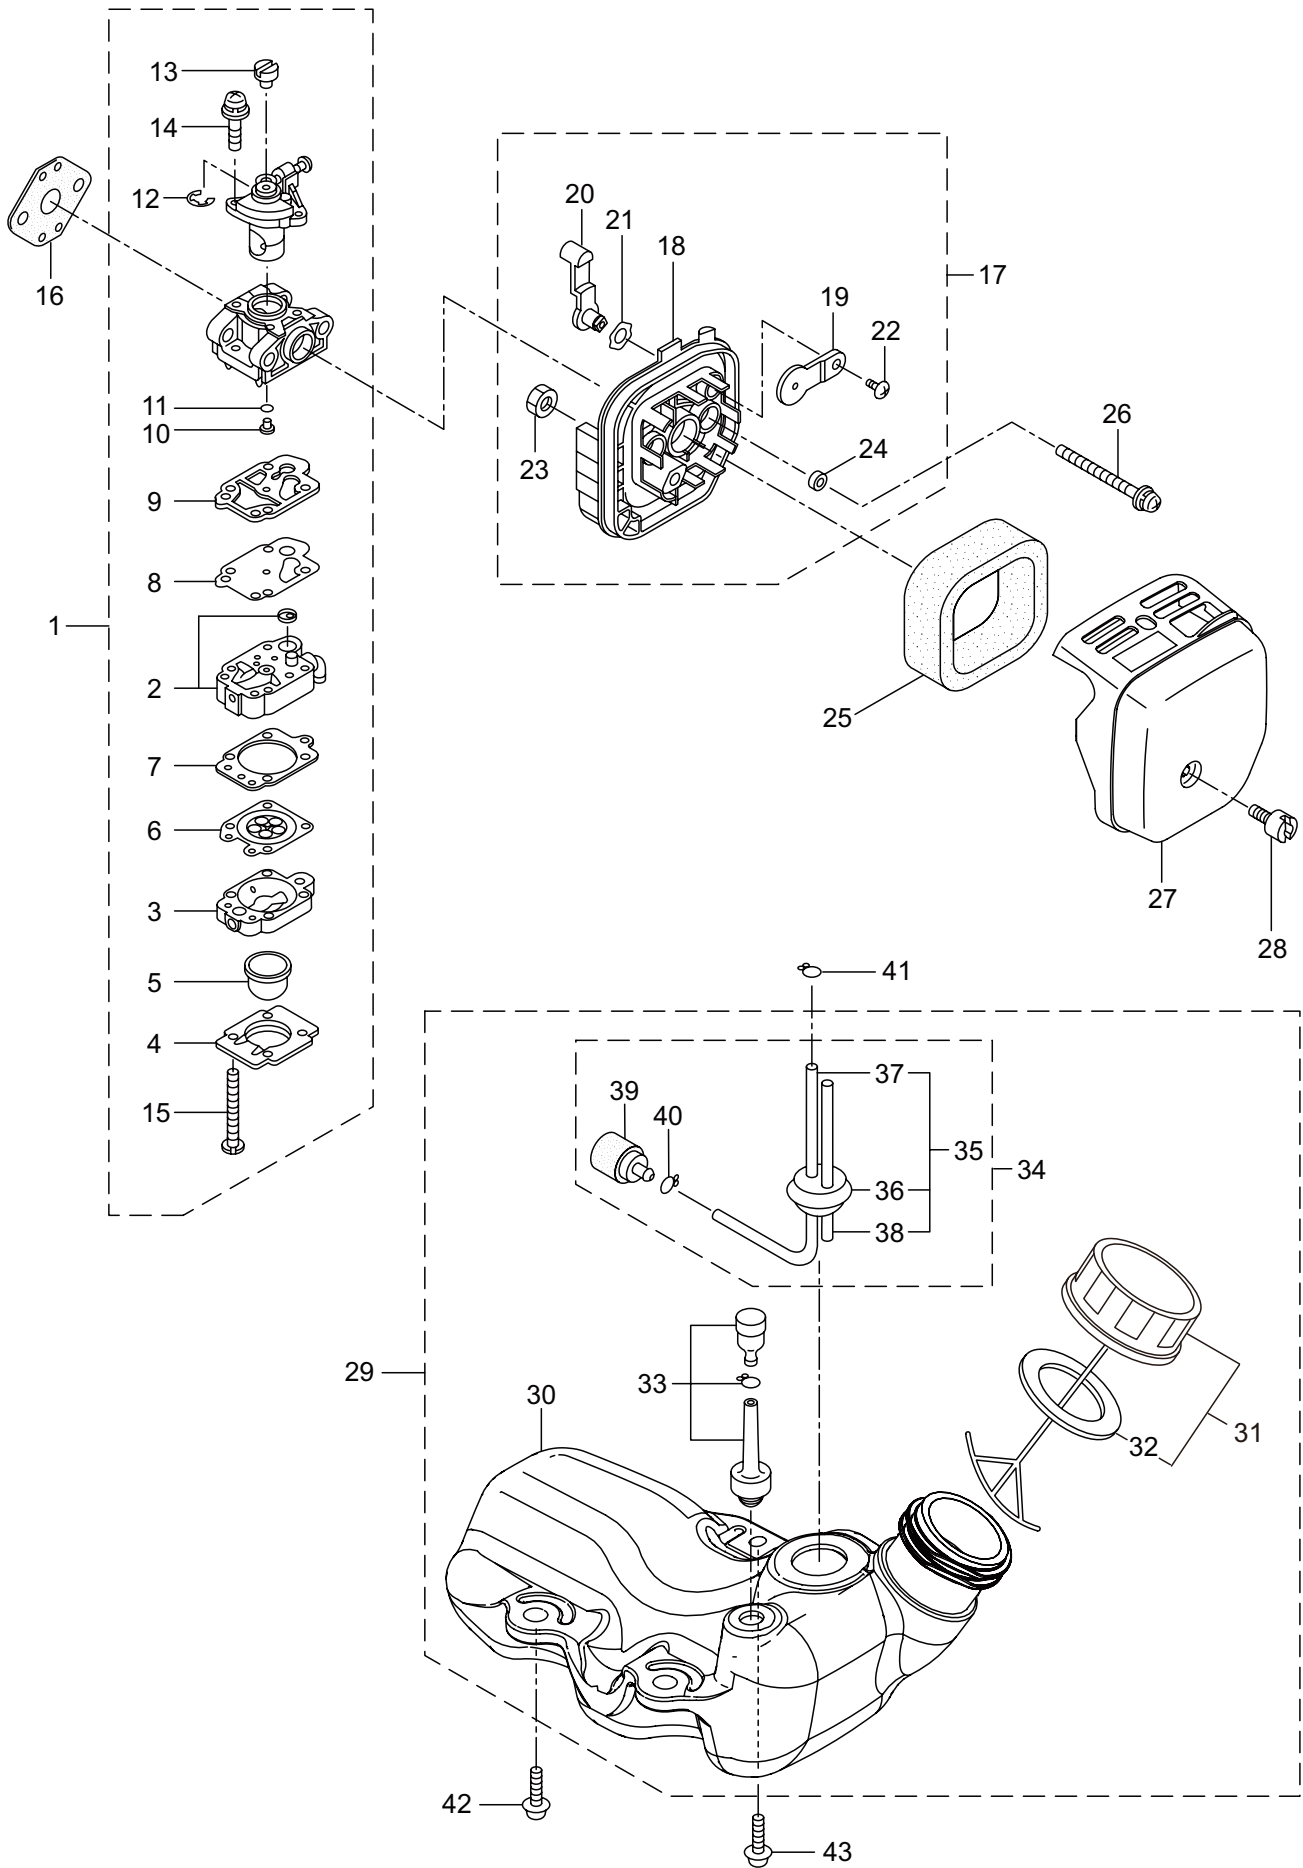

3. MC2630RS
CARBURETOR, FUEL TANK

Ref. No.	Part No.	Part Name	Q'ty	Remarks
3-1	276328	Carburetor Ass'y	1	Incl.2-15
3-2	281597	Pump Body	1	
3-3	262991	Purge Body	1	
3-4	262992	Cover Plate	1	
3-5	261874	Primer Bulb	1	
3-6	283905	Diaphragm, Meterring	1	
3-7	262993	Gasket	1	
3-8	262994	Diaphragm,Fuel Pump	1	
3-9	282576	Gasket	1	
3-10	285030	Main Jet	1	
3-11	261871	O-Ring	1	
3-12	261876	E-Ring	1	
3-13	261658	Swivel	1	
3-14	264682	Screw	2	
3-15	262996	Screw	4	
3-16	261864	Gasket	1	
3-17	289048	Case Ass'y	1	Incl.18-24
3-18	269050	Case Body	1	
3-19	289019	Valve	1	
3-20	284803	Lever	1	
3-21	284816	Washer	1	6.4x11x0.15
3-22	269032	Screw	1	
3-23	126993	Nut	1	M5
3-24	269051	Sleeve	2	
3-25	269030	Element	1	
3-26	281777	Screw	2	M5x55
3-27	269580	Cleaner Cover	1	
3-28	269031	Screw	1	M5x12
3-29	276310	Fuel Tank Ass'y	1	Incl.30-40
3-30	273467	Fuel Tank	1	
3-31	275306	Fuel Tank Cap Ass'y	1	Incl.41
3-32	274875	Gasket	1	
3-33	261696	Breather Ass'y	1	
3-34	265752	Fuel Pipe Pick-up Ass'y	1	Incl.35-40
3-35	264031	Fuel Pipe Ass'y	1	Incl.36-38
3-36	261115	Grommet	1	
3-37	261690	Fuel Pipe	1	160L
3-38	263038	Return Pipe	1	3x6x85L
3-39	264653	Filter Ass'y	1	
3-40	261117	Clip	1	
3-41	261117	Clip	1	
3-42	269828	Screw	2	M5x16
3-43	281208	Screw	1	M5x16