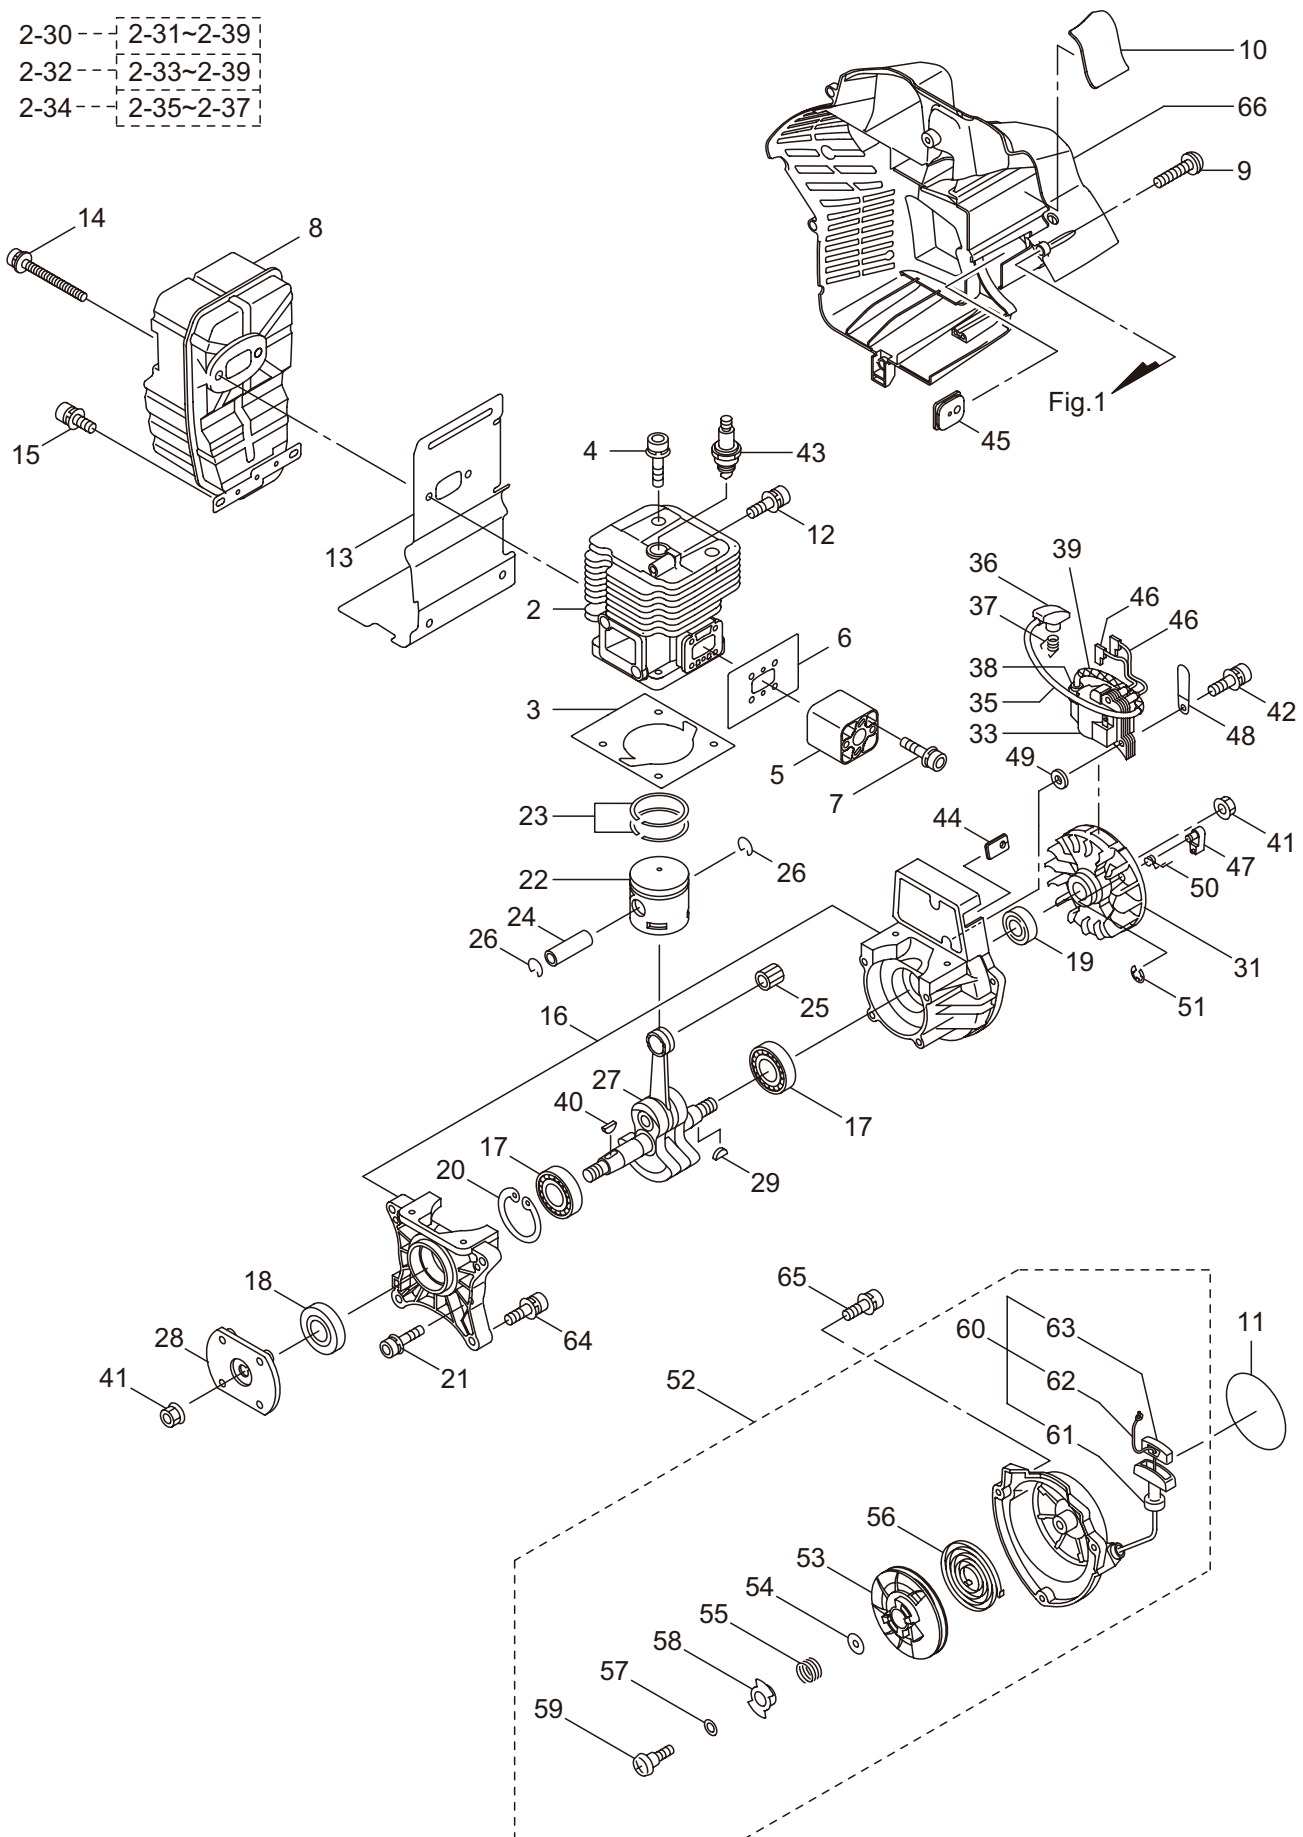

2. BL9000 ENGINE (CYLINDER, CRANKCASE)

2-30	2-31~2-39
2-32	2-33~2-39
2-34	2-35~2-37