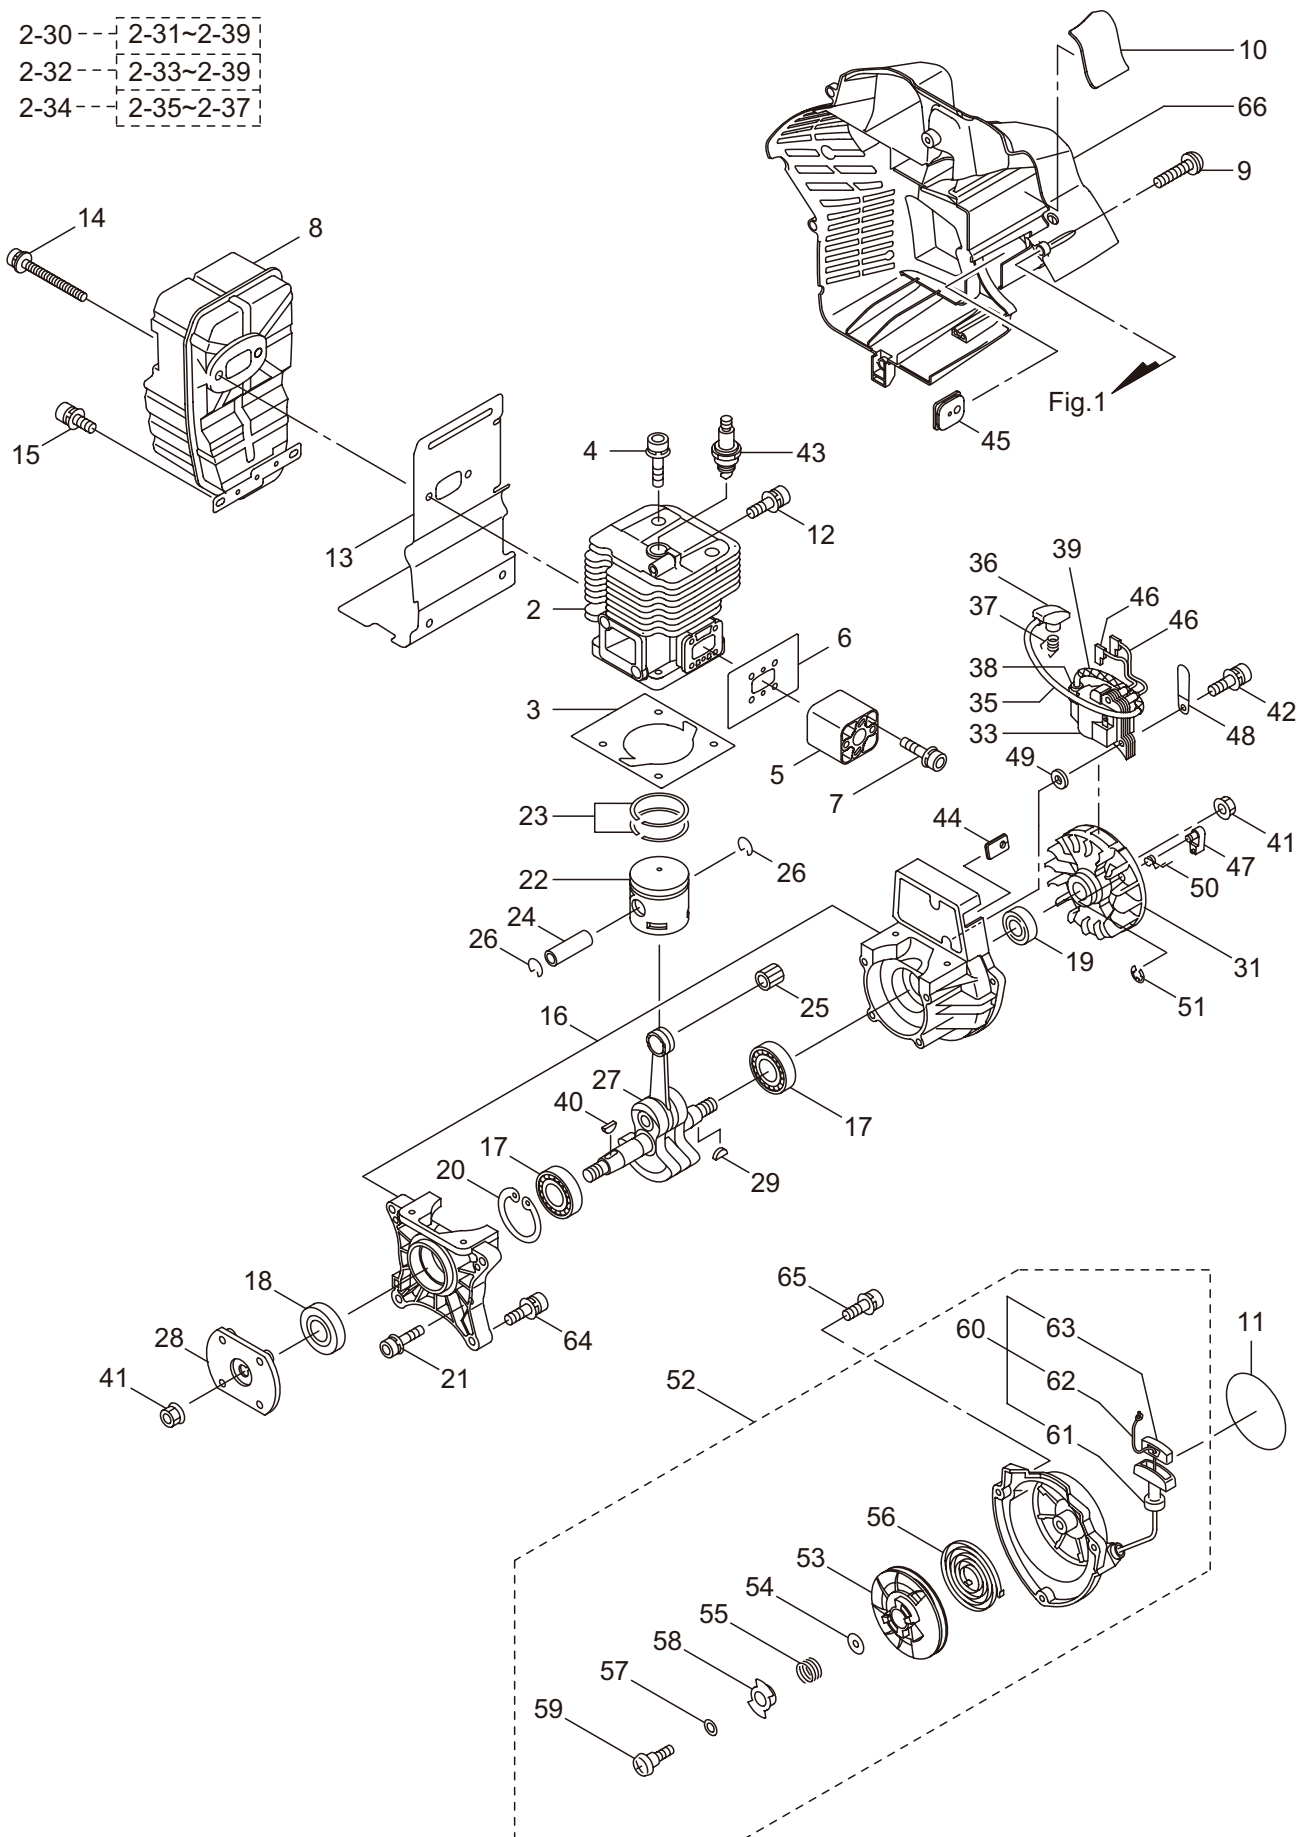

## 2. BL9000 ENGINE (CYLINDER, CRANKCASE)

2-30	2-31~2-39
2-32	2-33~2-39
2-34	2-35~2-37

Ref. No.	Part No.	Part Name	Q'ty	Remarks
2-46	281864	Lead	2	
2-47	276133	Ratchet	2	
2-48	277770	Clamp	1	
2-49	289481	Spacer	2	
2-50	262637	Return Spring	2	
2-51	262638	E-Ring	2	
2-52	276131	Starter Ass'y	1	Incl.53-63
2-53	276035	Reel	1	
2-54	276036	Washer	1	
2-55	276037	Spring	1	
2-56	276038	Spiral Spring	1	
2-57	276039	Washer	1	
2-58	276040	Plate	1	
2-59	276041	Screw	1	
2-60	276042	Rope Ass'y	1	Incl.61-63
2-61	276043	Starter Rope	1	
2-62	262633	Starter Grip	1	
2-63	262981	Cap	1	
2-64	275877	Cap Screw	4	M6X25
2-65	268940	Screw	3	M5x18
2-66	276163	Top Cover	1	