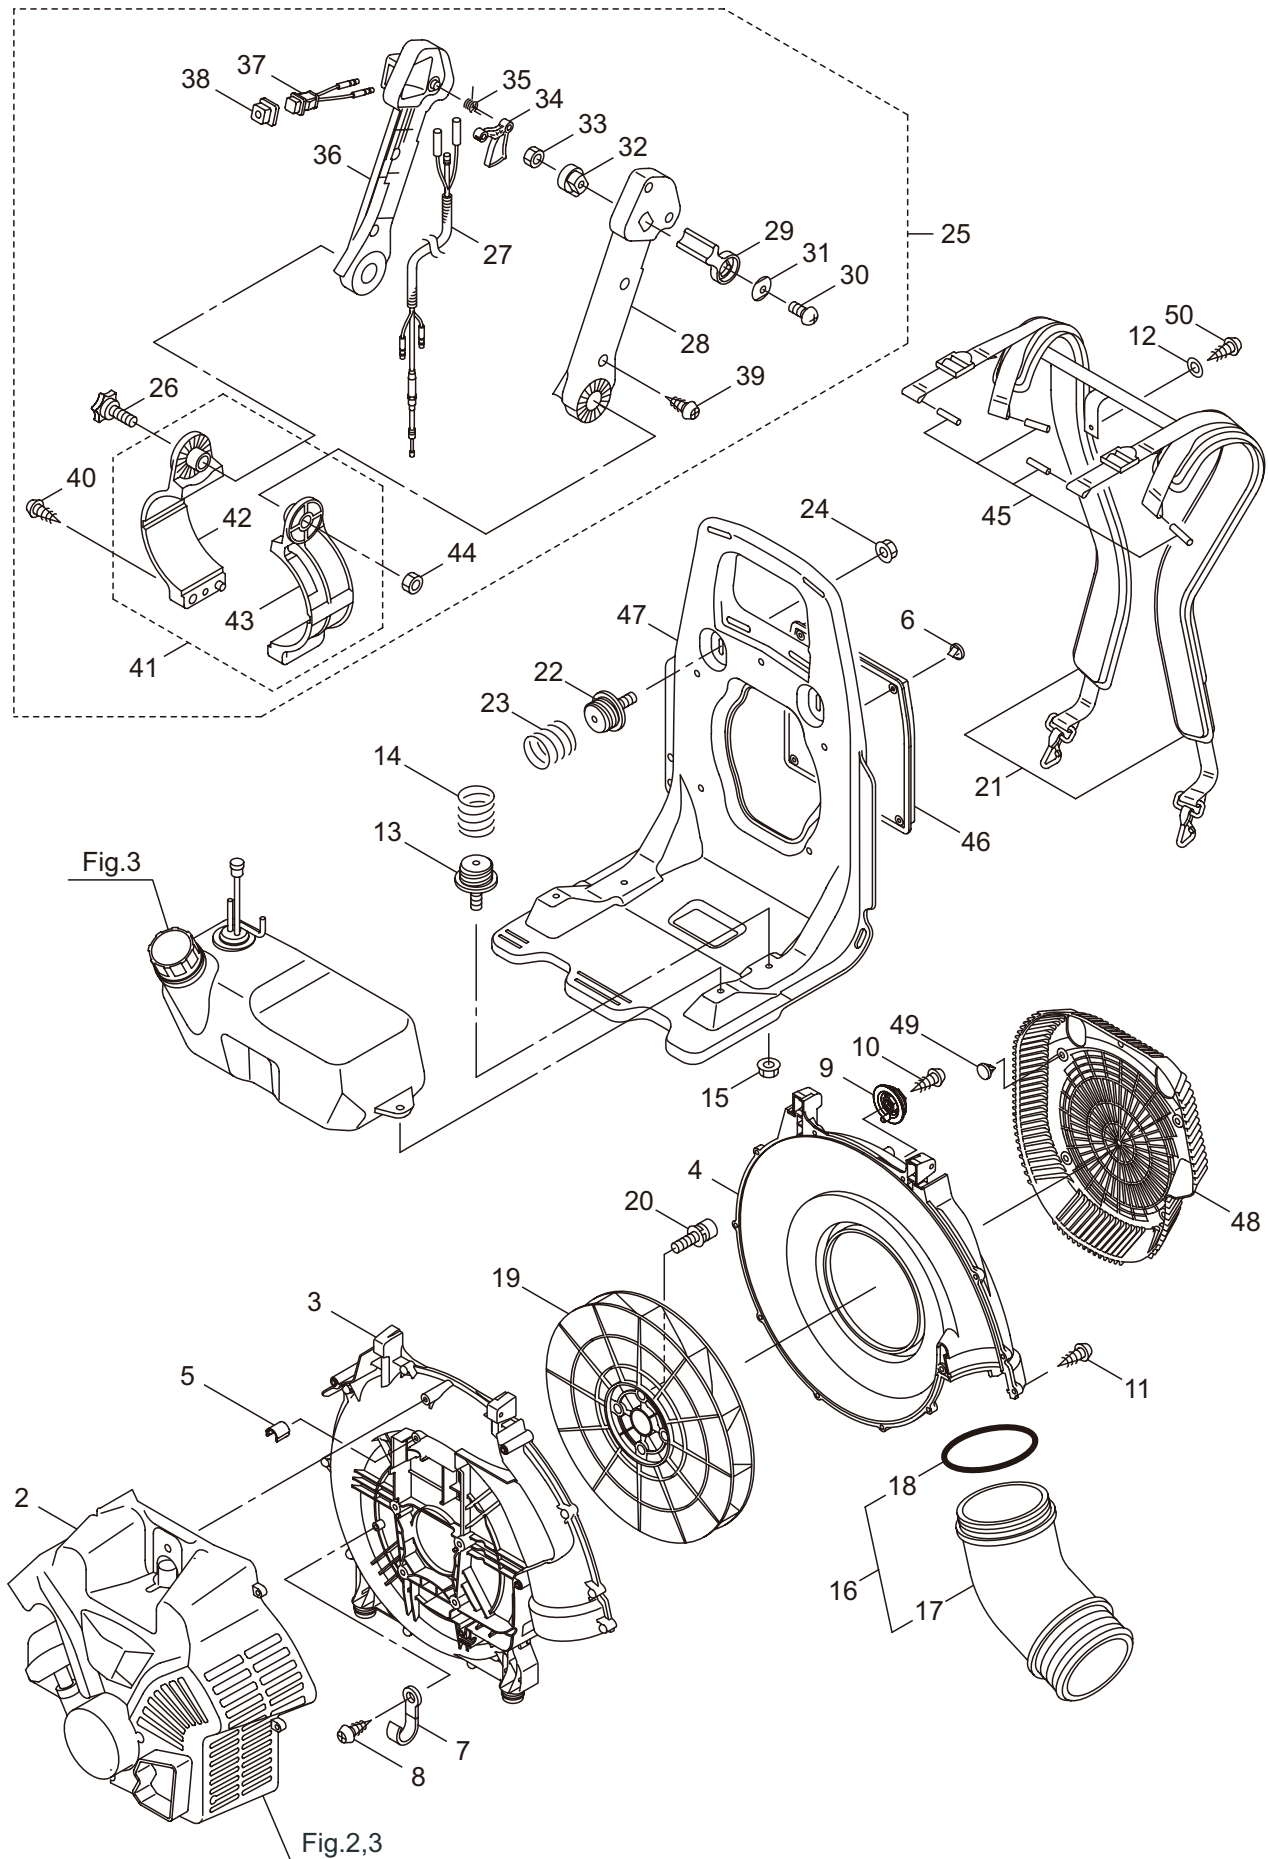

Ref. No.	Part No.	Part Name	Q'ty	Remarks
1-1	395867	BL9000	1	
1-2	278382	Engine	1	CE800/02
1-3	275864	Fan Case (E)	1	
1-4	275868	Fan Case (S)	1	
1-5	276361	Collar	1	
1-6	100749	Fastener	4	#7
1-7	109051	Clamp	1	
1-8	082697	Tapping Screw	1	M5x10
1-9	275966	Plug B	2	
1-10	131523	Tapping Screw	2	M5x20
1-11	130420	Tapping Screw	12	M5x25
1-12	261189	Washer	1	6x16.5xt1.2
1-13	275965	Plug A Comp	2	
1-14	275967	Spring	2	2.9-50L
1-15	127228	Nut	2	M6
1-16	275870	Flexible Pipe Ass'y	1	Incl.17,18
1-17	275871	Elbow Pipe	1	
1-18	275873	O-Ring	1	V95
1-19	275874	Fan	1	
1-20	275877	Cap Screw	4	M6X25
1-21	276456	Knapsack Band	1	
1-22	275965	Plug A Comp	2	
1-23	275967	Spring	2	2.9-50L
1-24	127228	Nut	2	M6
1-25	275878	Throttle Ass'y	1	Incl.26-44
1-26	276459	Knob Bolt	1	M6x40
1-27	276297	Throttle Wire Ass'y	1	
1-28	275881	Throttle Case A	1	
1-29	272721	Lever	1	
1-30	273211	Screw	1	5x18
1-31	272724	Spring Washer	1	
1-32	275883	Link	1	
1-33	230662	Nut	1	M5
1-34	275885	Lever	1	
1-35	275887	Spring	1	
1-36	275888	Throttle Case B	1	
1-37	275890	Stop Switch	1	
1-38	222138	Cover, Switch	1	
1-39	235679	Screw	4	
1-40	131523	Tapping Screw	1	M5x20
1-41	275891	Band Ass'y	1	Incl.42,43
1-42	275892	Band (A)	1	
1-43	275894	Band (B)	1	
1-44	127298	Nut	1	M6
1-45	125717	Pin	4	

## 2. BL9000 ENGINE (CYLINDER, CRANKCASE)

2-30	2-31~2-39
2-32	2-33~2-39
2-34	2-35~2-37

Ref. No.	Part No.	Part Name	Q'ty	Remarks
2-46	281864	Lead	2	
2-47	276133	Ratchet	2	
2-48	277770	Clamp	1	
2-49	289481	Spacer	2	
2-50	262637	Return Spring	2	
2-51	262638	E-Ring	2	
2-52	276131	Starter Ass'y	1	Incl.53-63
2-53	276035	Reel	1	
2-54	276036	Washer	1	
2-55	276037	Spring	1	
2-56	276038	Spiral Spring	1	
2-57	276039	Washer	1	
2-58	276040	Plate	1	
2-59	276041	Screw	1	
2-60	276042	Rope Ass'y	1	Incl.61-63
2-61	276043	Starter Rope	1	
2-62	262633	Starter Grip	1	
2-63	262981	Cap	1	
2-64	275877	Cap Screw	4	M6X25
2-65	268940	Screw	3	M5x18
2-66	276163	Top Cover	1	